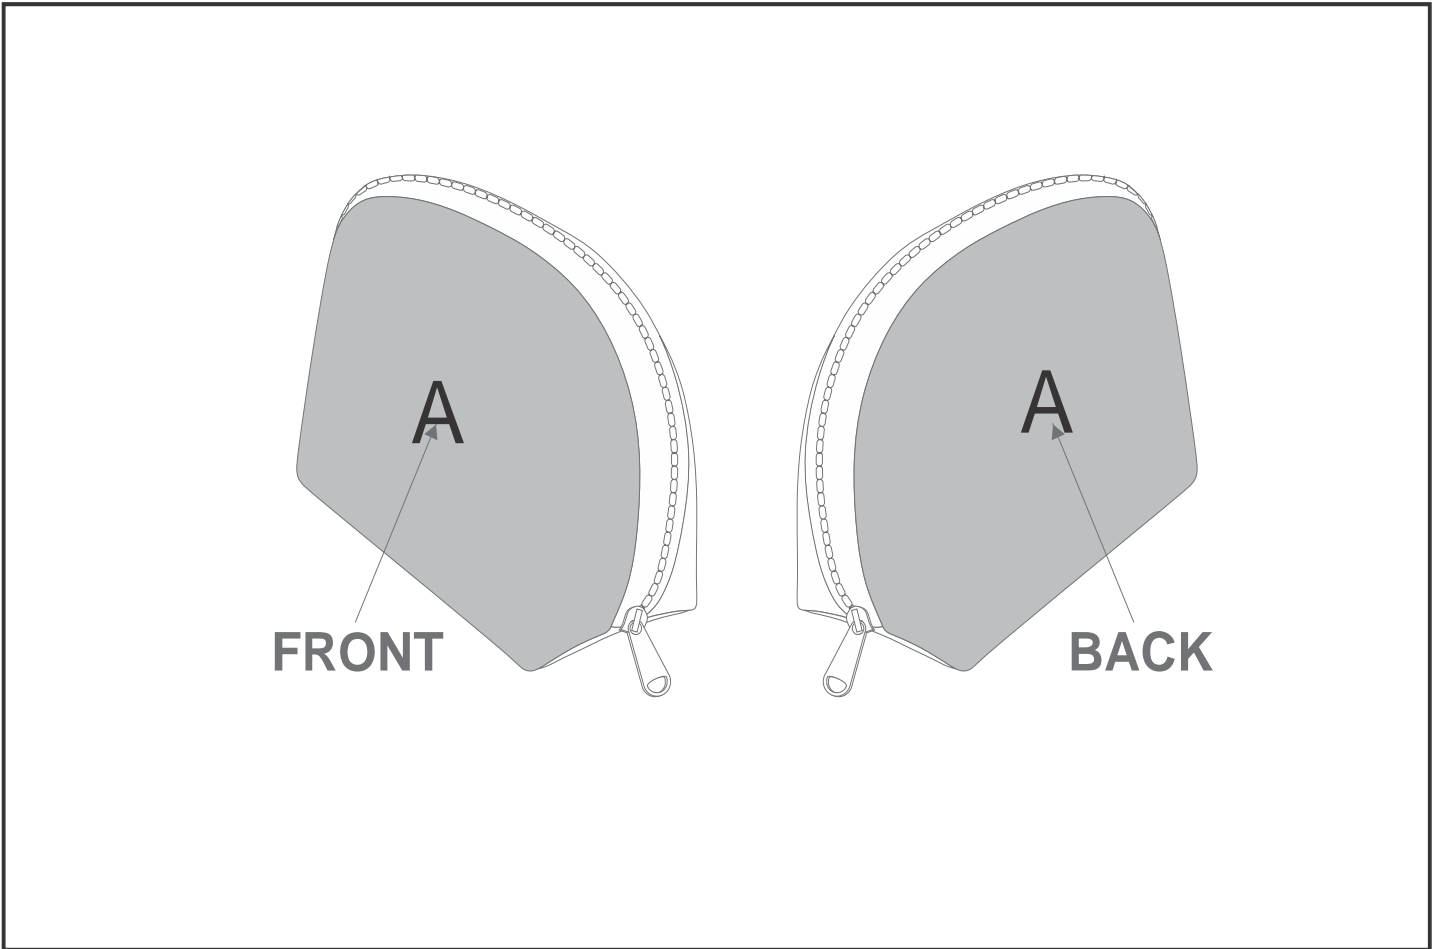

# BC-HP-10-G

Hoppla Victoria Midi Cosmetic Bag

## Need to know:

- Includes 1-Position Sublimation (setup fees apply)
- Please Note: We cannot guarantee 100% logo Alignment on all Brandable Panels.

## Branding Options:

Position	Branding Method (Branding Code)	No. of Colours	Dimension
A	Custom Sublimation A (CPSUB-A)	Full Colour	280mm wide x 406mm high