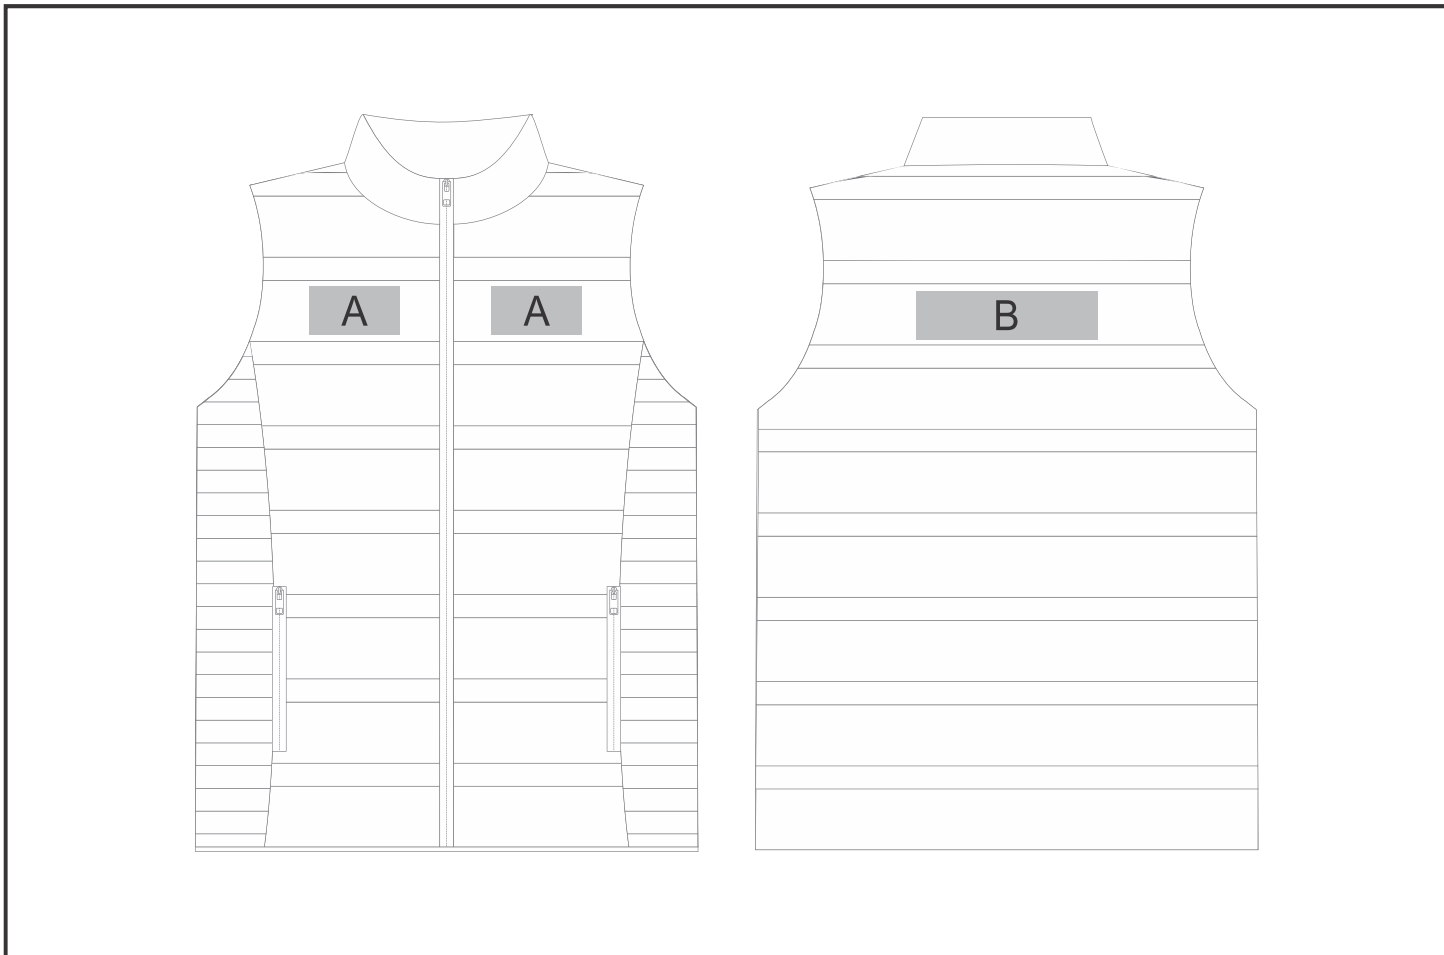

# BD-AL-24-A

Mens Aurora Bodywarmer

## Need to know:

- Includes 1-Position Embroidery (setup fees apply)
- **EMB Inclusive Parameters:** Left/Right Chest or Back = 100mm x 100mm
- The logo will be branded in the closest left / right chest and back panel, to the standard left/right chest and back position.

## Branding Options:

Position	Branding Method (Branding Code)	No. of Colours	Dimension
A	Embroidery (EMB-A)	N/A	100mm wide x 50mm high
A	Digital Transfer Clothing A6 (DTC-A6)	Full Colour	100mm wide x 45mm high

B	Embroidery (EMB-A)	N/A	200mm wide x 50mm high
B	Digital Transfer Clothing A6 (DTC-A6)	Full Colour	148mm wide x 45mm high
B	Digital Transfer Clothing A5 (DTC-A5)	Full Colour	200mm wide x 45mm high