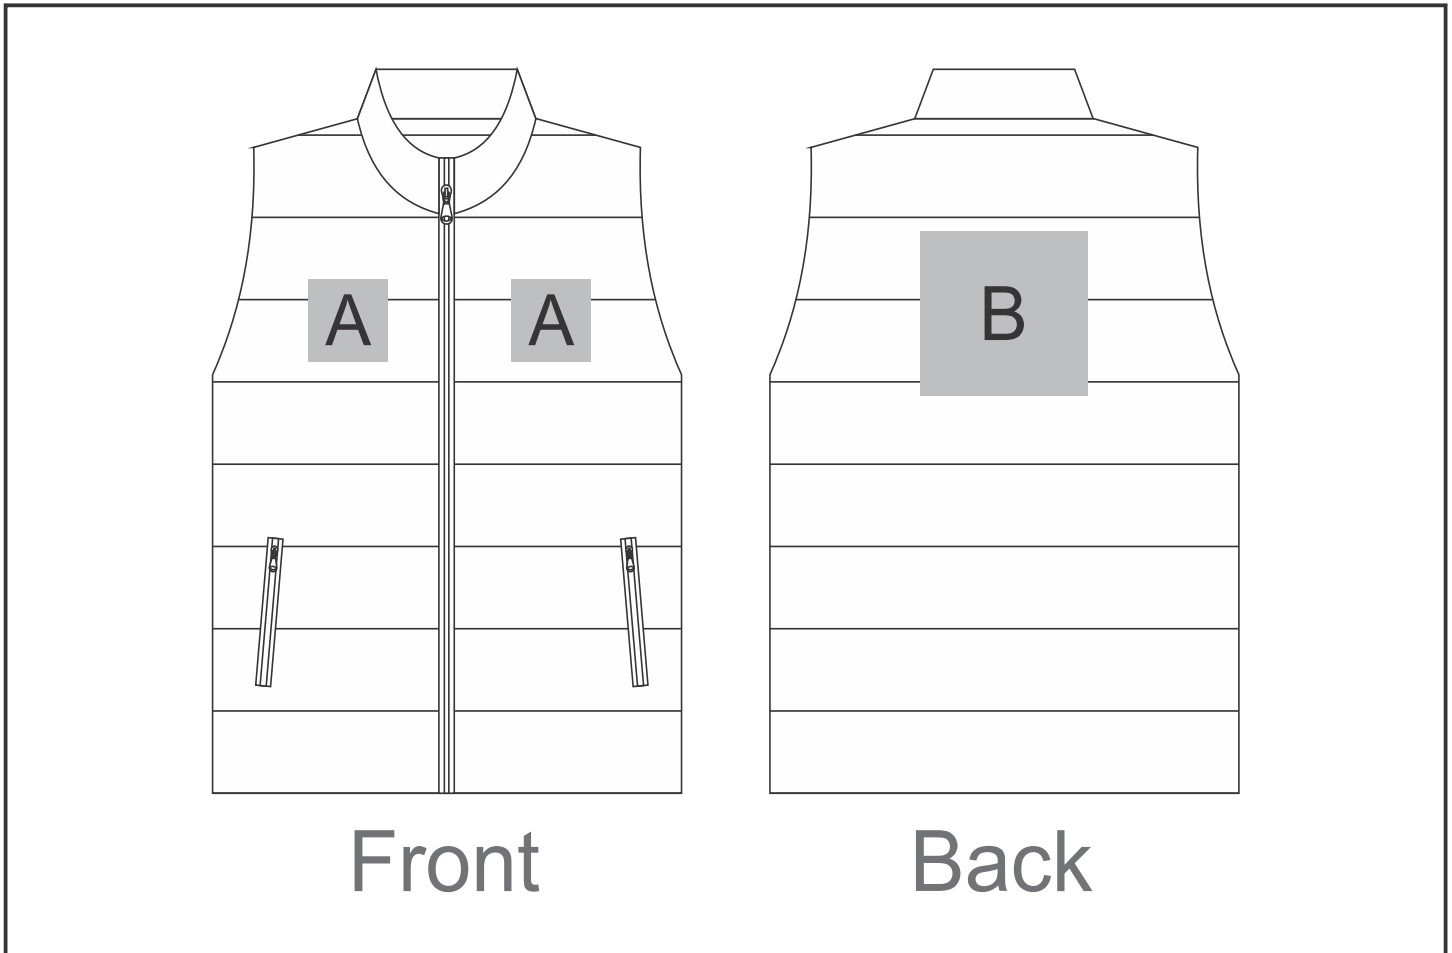

ALT-LND

Mens Lando Body Warmer

Need to know:

Includes 1-Position Digital Transfer (setup fee applies)

- **DTC/EMB inclusive Parameters:** Left/Right Chest or Back = 100mm x 100mm
- Cannot guarantee a 100% straight branding on any clothing item with check or stripe detail.
- No Screen Print on this garment, the dye from the garment fabric changes the colour of the ink.

Branding Options:

Position	Branding Method (Branding Code)	No. of Colours	Dimension
A	Embroidery (EMB-A)	N/A	100mm wide x 100mm high
A	Digital Transfer Clothing A6 (DTC-A6)	Full Colour	100mm wide x 100mm high
B	Embroidery (EMB-A)	N/A	200mm wide x 200mm high
B	Digital Transfer Clothing A6 (DTC-A6)	Full Colour	148mm wide x 105mm high
B	Digital Transfer Clothing A5 (DTC-A5)	Full Colour	210mm wide x 148mm high