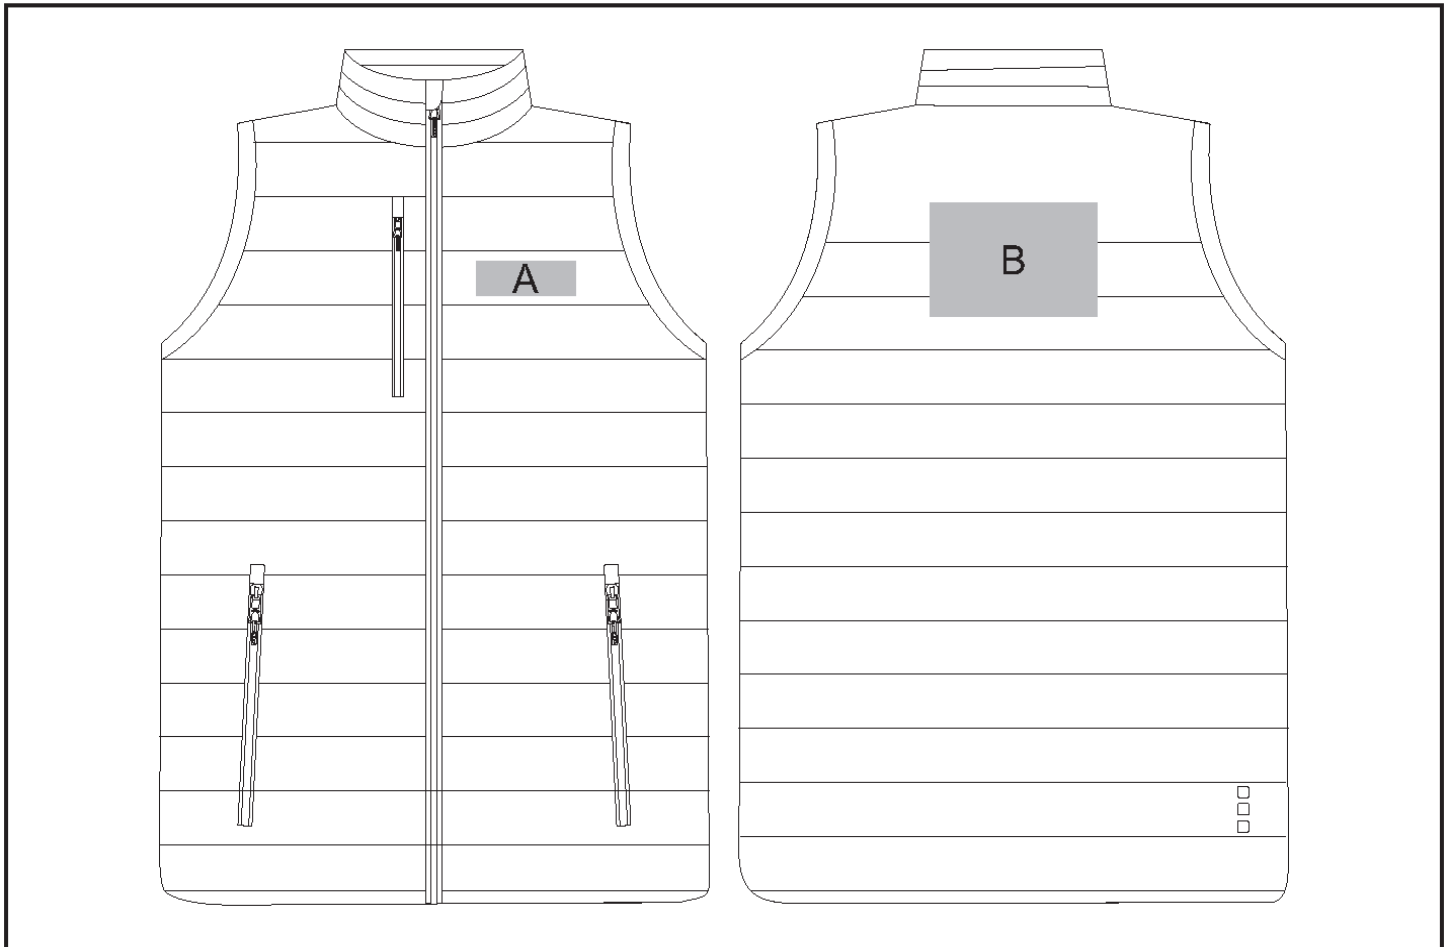

ELE-7410

Mens Scotia Bodywarmer

Need to know:

- Includes 1-Position Embroidery (setup fee applies)
- EMB/DTC inclusive parameters: Left/Right Chest or Back = 100mm x 100mm
- NB: Inclusive Branding is NOT applicable to Items marked as Reduced to Clear.
- Cannot guarantee a 100% straight branding on any clothing item with check or stripe detail.
- The panels on the garment are inconsistent from Small to XL.
- The logo will be branded in the closest left / right chest and back panel, to the standard left / right chest and back position.

Branding Options:

Position	Branding Method (Branding Code)	No. of Colours	Dimension
A	Embroidery (EM-CLOTHING)		90mm wide x 30mm high
B	Embroidery (EM-CLOTHING)		150mm wide x 100mm high