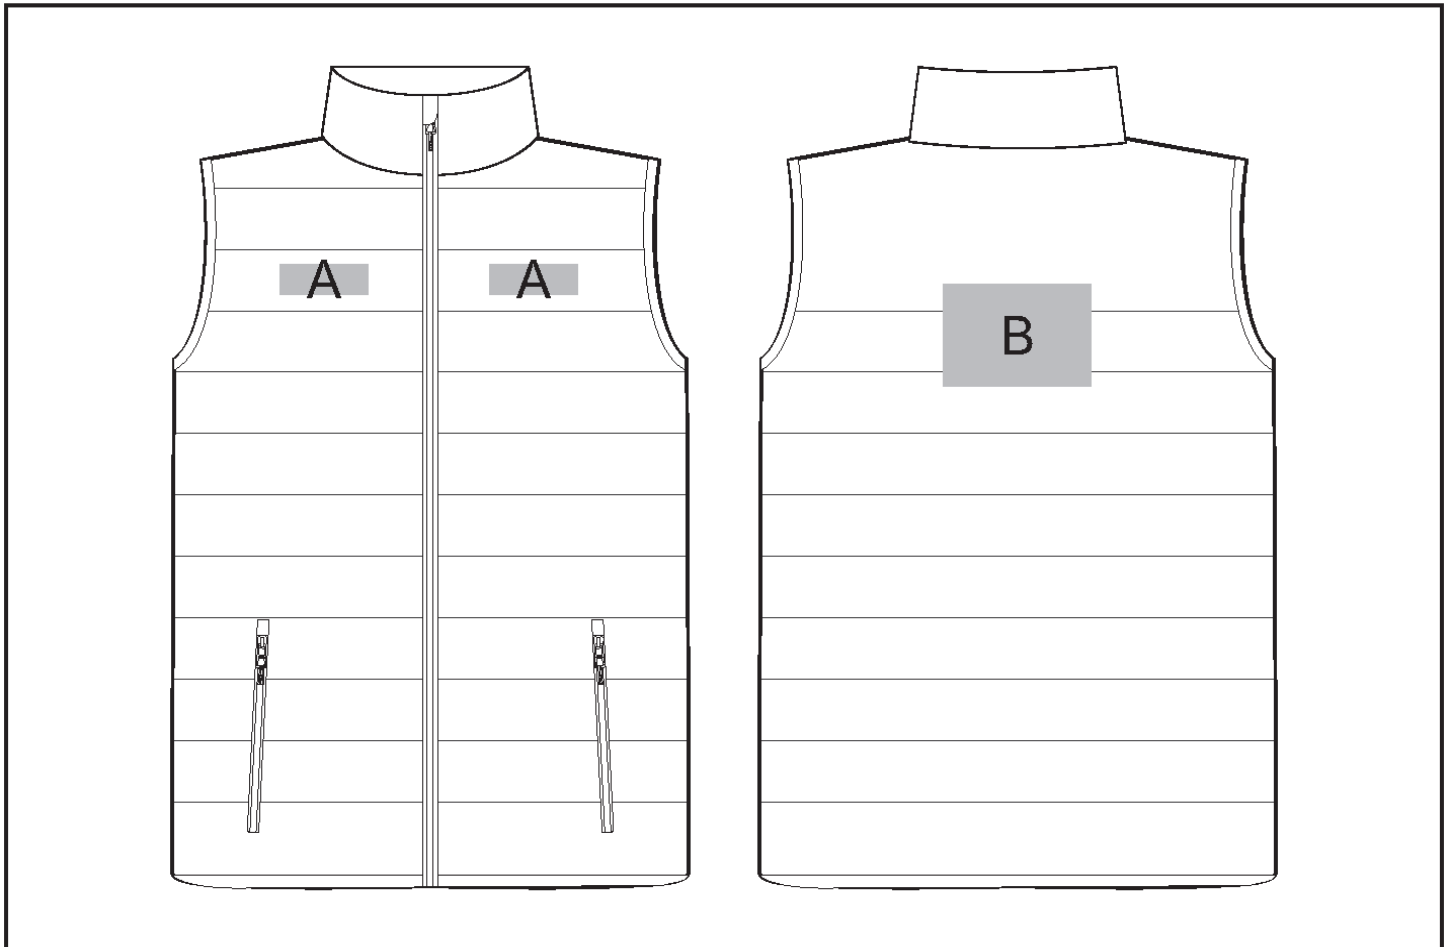

ELE-9600

Mens Norquay Insulated Bodywarmer

Need to know:

Branding Options:

| Position | Branding Method (Branding Code) | No. of Colours | Dimension |
|----------|---------------------------------|----------------|-------------------------|
| A | Embroidery (EM-CLOTHING) | | 90mm wide x 30mm high |
| B | Embroidery (EM-CLOTHING) | | 150mm wide x 100mm high |