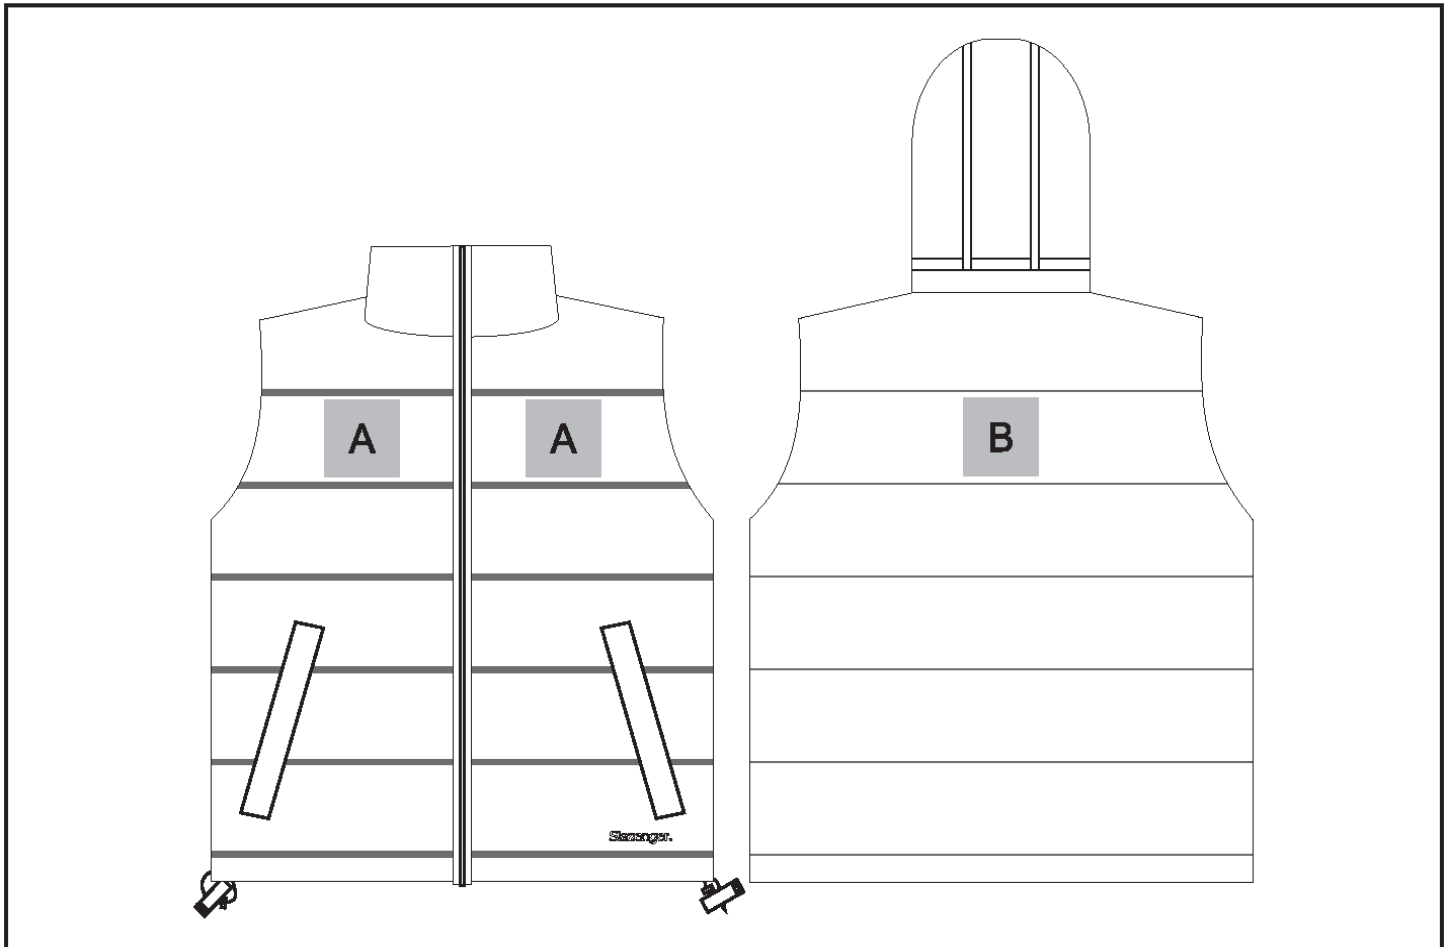

## Need to know:

- Includes 1-Position Embroidery OR 1-Position Digital Transfer (setup fee applies)
- EMB/DTC inclusive parameters: Left/Right Chest or Back = 100mm x 100mm
- NB: Inclusive Branding is NOT applicable to Items marked as Reduced to Clear.
- Cannot guarantee a 100% straight branding on any clothing item with check or stripe detail.
- Please note that the panels on the garment are inconsistent from Small to XL.
- The left/right chest and the back will be branded in the closest panel to standard left/right chest and back yoke position.

## Branding Options:

Position	Branding Method (Branding Code)	No. of Colours	Dimension
A	Embroidery (EM-CLOTHING)		80mm wide x 80mm high
A	Digital Transfer Clothing A6 (DTC-A6)	Full Colour	80mm wide x 80mm high

B	Embroidery (EM-CLOTHING)		80mm wide x 80mm high
B	Digital Transfer Clothing A6 (DTC-A6)	Full Colour	80mm wide x 80mm high