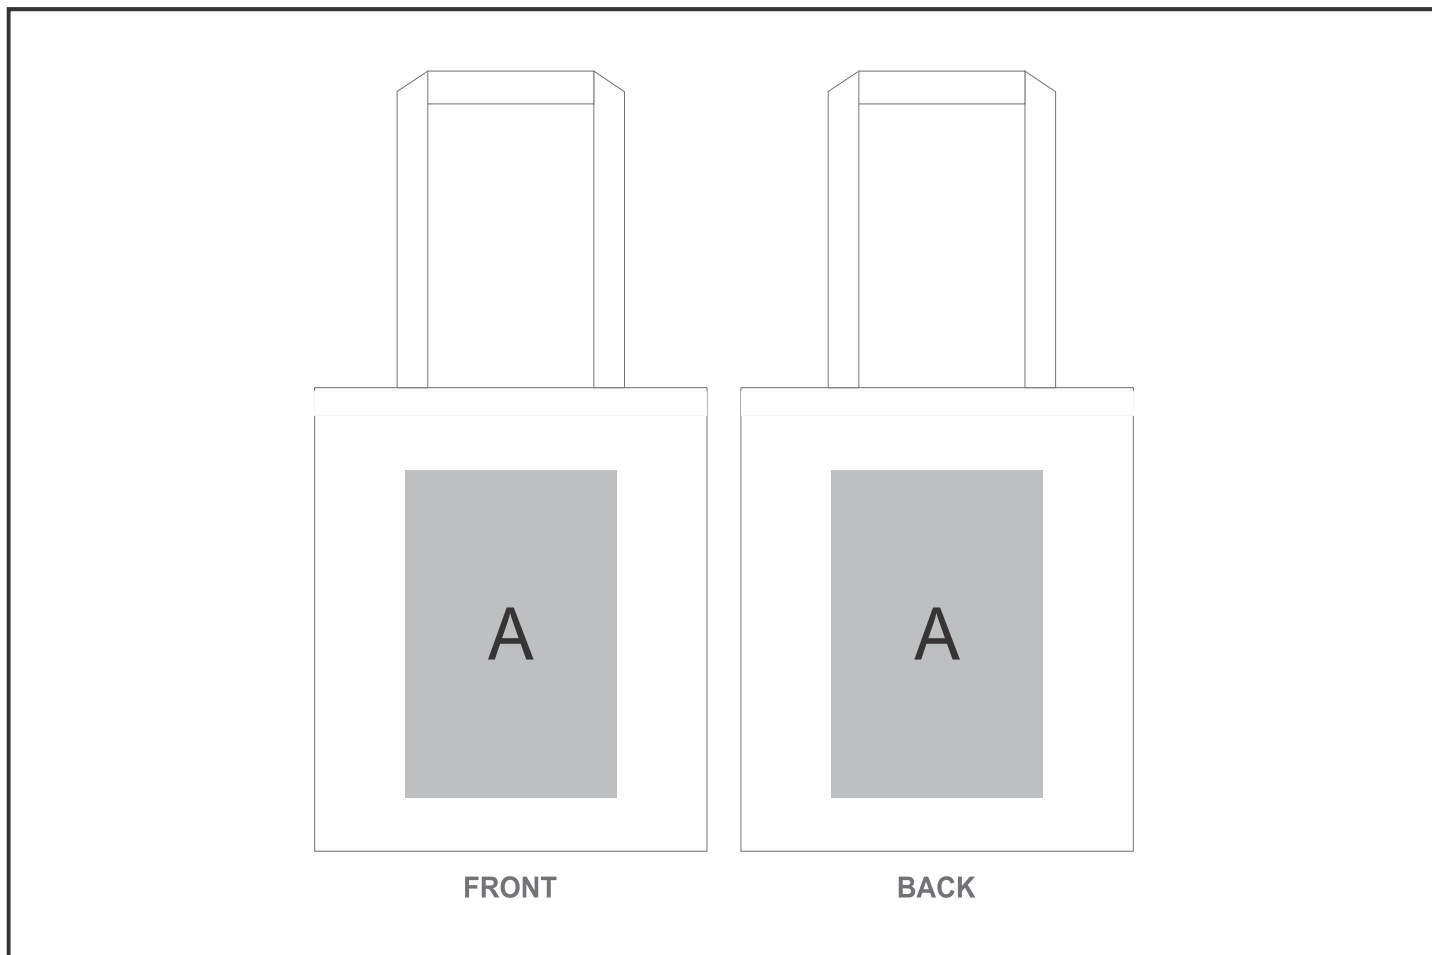

BG-AL-507-B

Altitude InStyle Non-Woven Shopper

Also available in

Check Logo24
guide and t's & c's

Need to know:

- Includes 1-Colour, 1-Position Screen Print (setup fees apply)

- Texture of Item will affect the quality of Screen Print.

Branding Options:

Position	Branding Method (Branding Code)	No. of Colours	Dimension
A	Screen Print (SA)	1 Colour	200mm wide x 190mm high
A	Digital Direct Transfer (DDT-D)	Full Colour	105mm wide x 74mm high
A	Digital Direct Transfer (DDT-A)	Full Colour	105mm wide x 148mm high
A	Digital Direct Transfer (DDT-B)	Full Colour	148mm wide x 190mm high
A	Digital Direct Transfer (DDT-C)	Full Colour	200mm wide x 290mm high