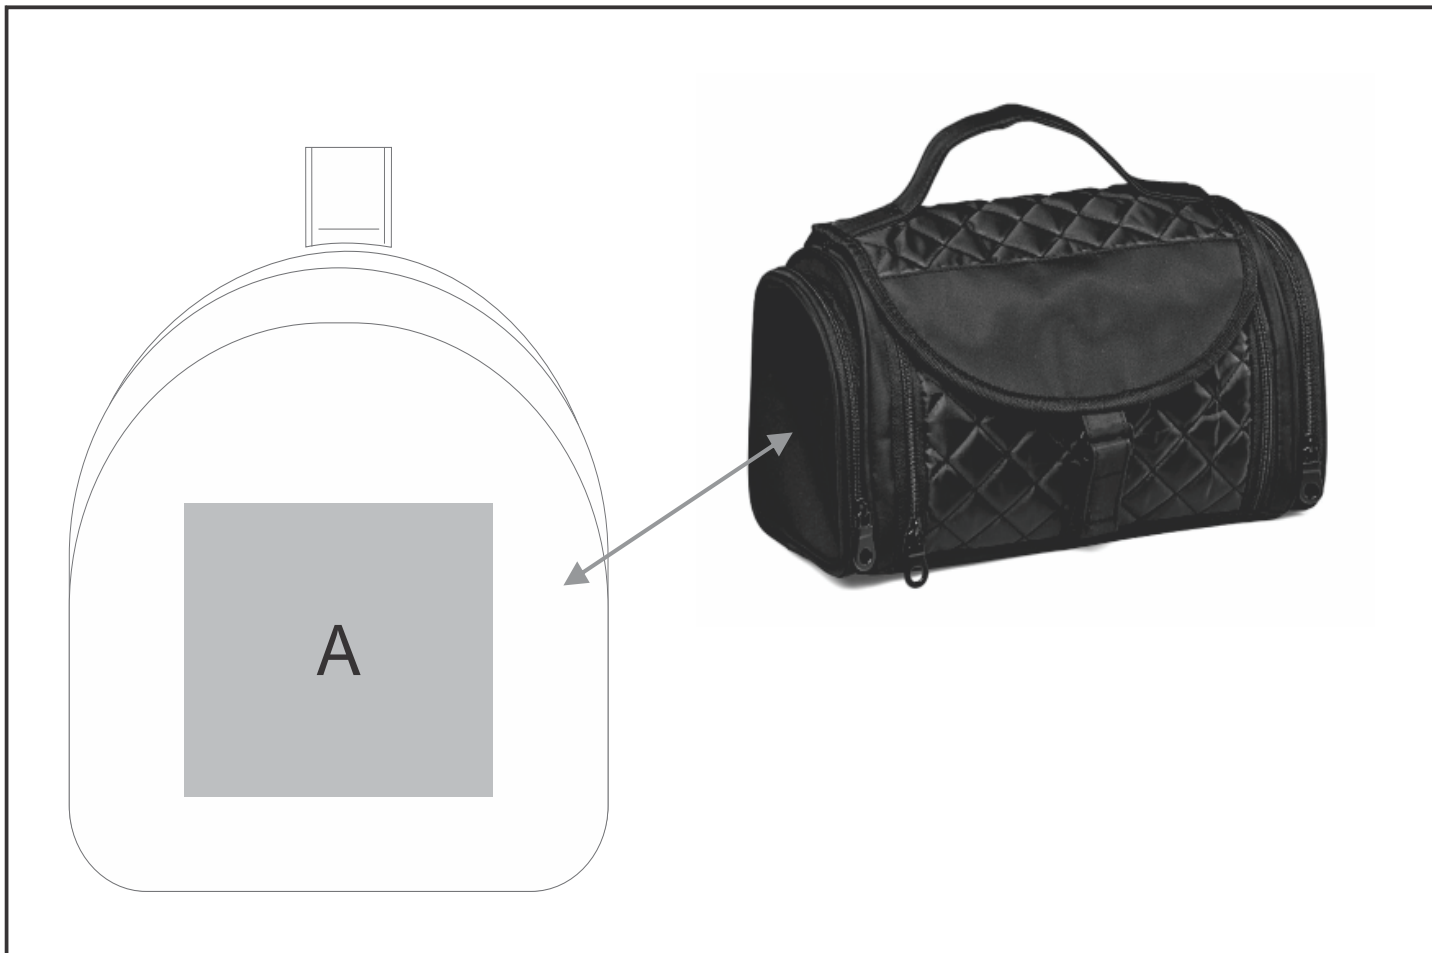

# TB-3754

Chelsea Deluxe Cosmetic Bag

## Branding Options:

Position	Branding Method (Branding Code)	No. of Colours	Dimension
A	Screen Print (SB)	6 Colours	90mm wide x 80mm high
A	Digital Direct Transfer (DDT-D)	Full Colour	70mm wide x 70mm high
A	Digital Direct Transfer (DDT-A)	Full Colour	100mm wide x 100mm high