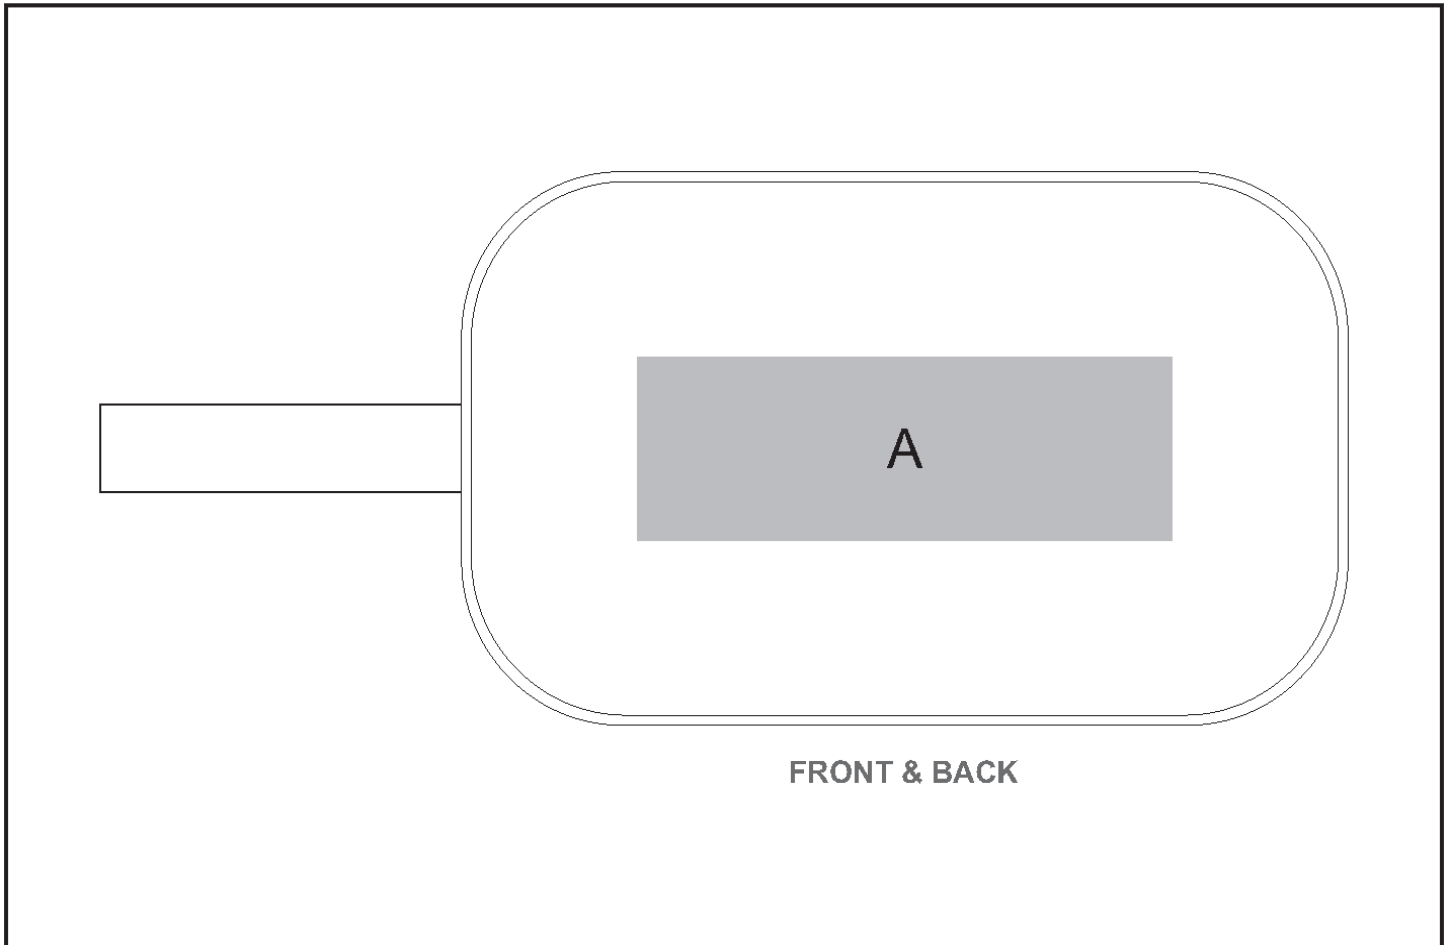

# TB-4200

Kingsport Toiletry Bag

Also available in  
**LOGO  
24**  
Check Logo24  
guide and t's & c's

## Branding Options:

Position	Branding Method (Branding Code)	No. of Colours	Dimension
A	Digital Direct Transfer (DDT-A)	Full Colour	147mm wide x 21mm high
A	Screen Print (SB)	1 Colour	150mm wide x 50mm high