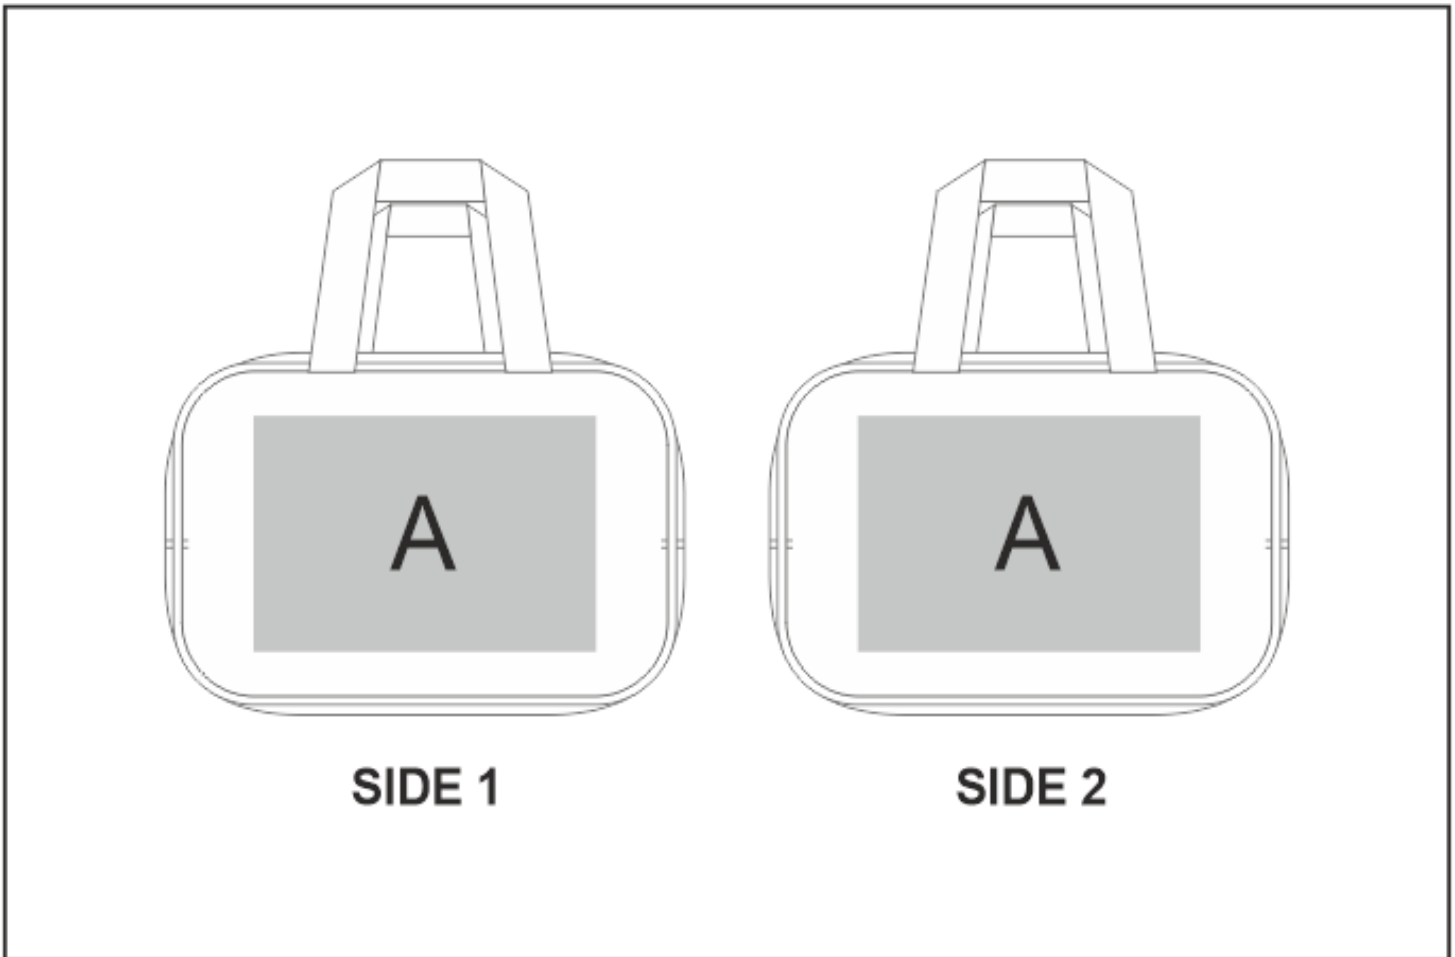

BG-AM-354-B

Tiffany Super Toiletry/Cosmetic Bag

Need to know:

- NB: Inclusive Branding is NOT applicable to Items marked as Reduced to Clear.

Branding Options:

Position	Branding Method (Branding Code)	No. of Colours	Dimension
A	Screen Print (SC)	1 Colour	180mm wide x 120mm high