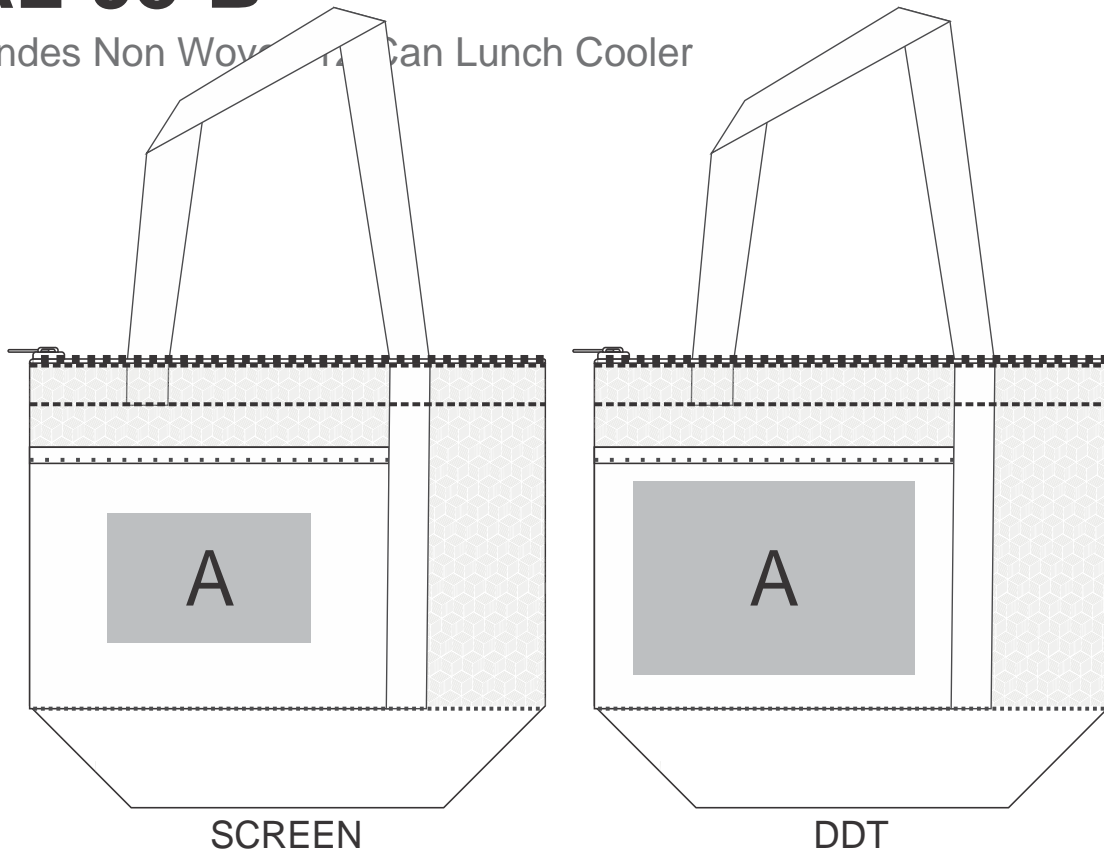

CL-AL-98-B FRONT

Altitude Andes Non Woven 12 Can Lunch Cooler

Also available in
LOGO 24
Check Logo24
guide and t's & c's

Need to know:

Includes 1-Colour, 1-Position Screen Print (setup fees apply)

Branding Options:

Position	Branding Method (Branding Code)	No. of Colours	Dimension
A	Screen Print (SA)	1 Colour	130mm wide x 80mm high
A	Digital Direct Transfer (DDT-D)	Full Colour	105mm wide x 74mm high
A	Digital Direct Transfer (DDT-A)	Full Colour	148mm wide x 105mm high
A	Digital Direct Transfer (DDT-B)	Full Colour	180mm wide x 120mm high