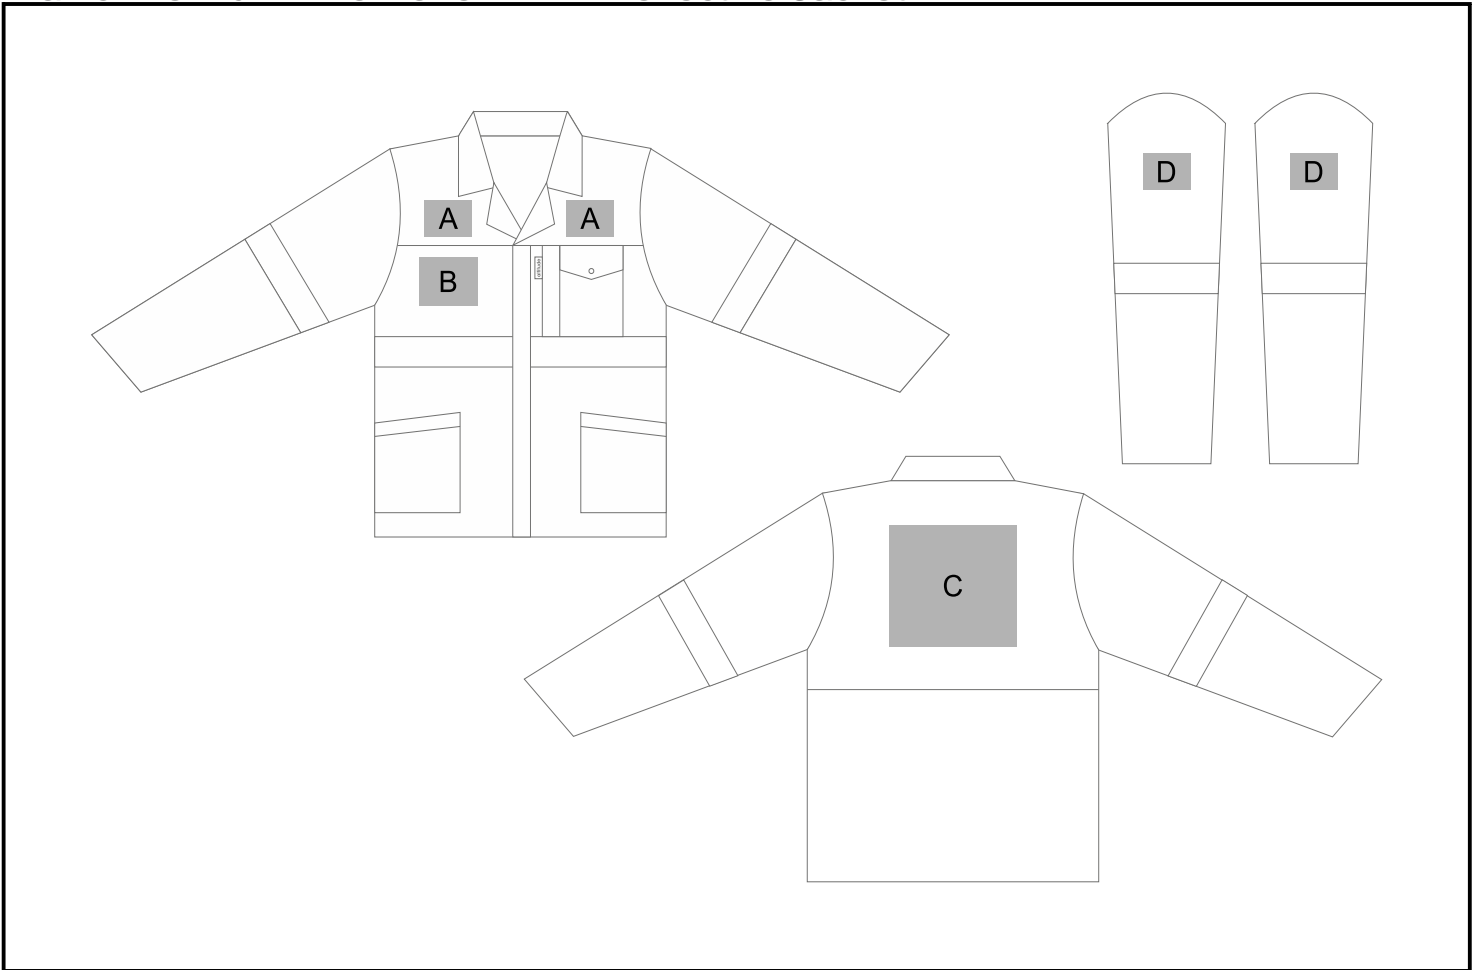

ALT-1109

Traffic Premium Two-Tone Hi-Viz Reflective Jacket

Need to know:

Branding Options:

Position	Branding Method (Branding Code)	No. of Colours	Dimension
A	Screen Print (SA)	1 Colour	70mm wide x 30mm high
A	Embroidery (EMB-A)	N/A	80mm wide x 60mm high
B	Screen Print (SA)	1 Colour	100mm wide x 80mm high
B	Embroidery (EMB-A)	N/A	80mm wide x 60mm high
C	Screen Print (SA)	6 Colours	220mm wide x 200mm high
C	Embroidery (EMB-A)	N/A	100mm wide x 100mm high
D	Screen Print (SA)	2 Colours	60mm wide x 60mm high
D	Embroidery (EMB-A)	N/A	80mm wide x 60mm high