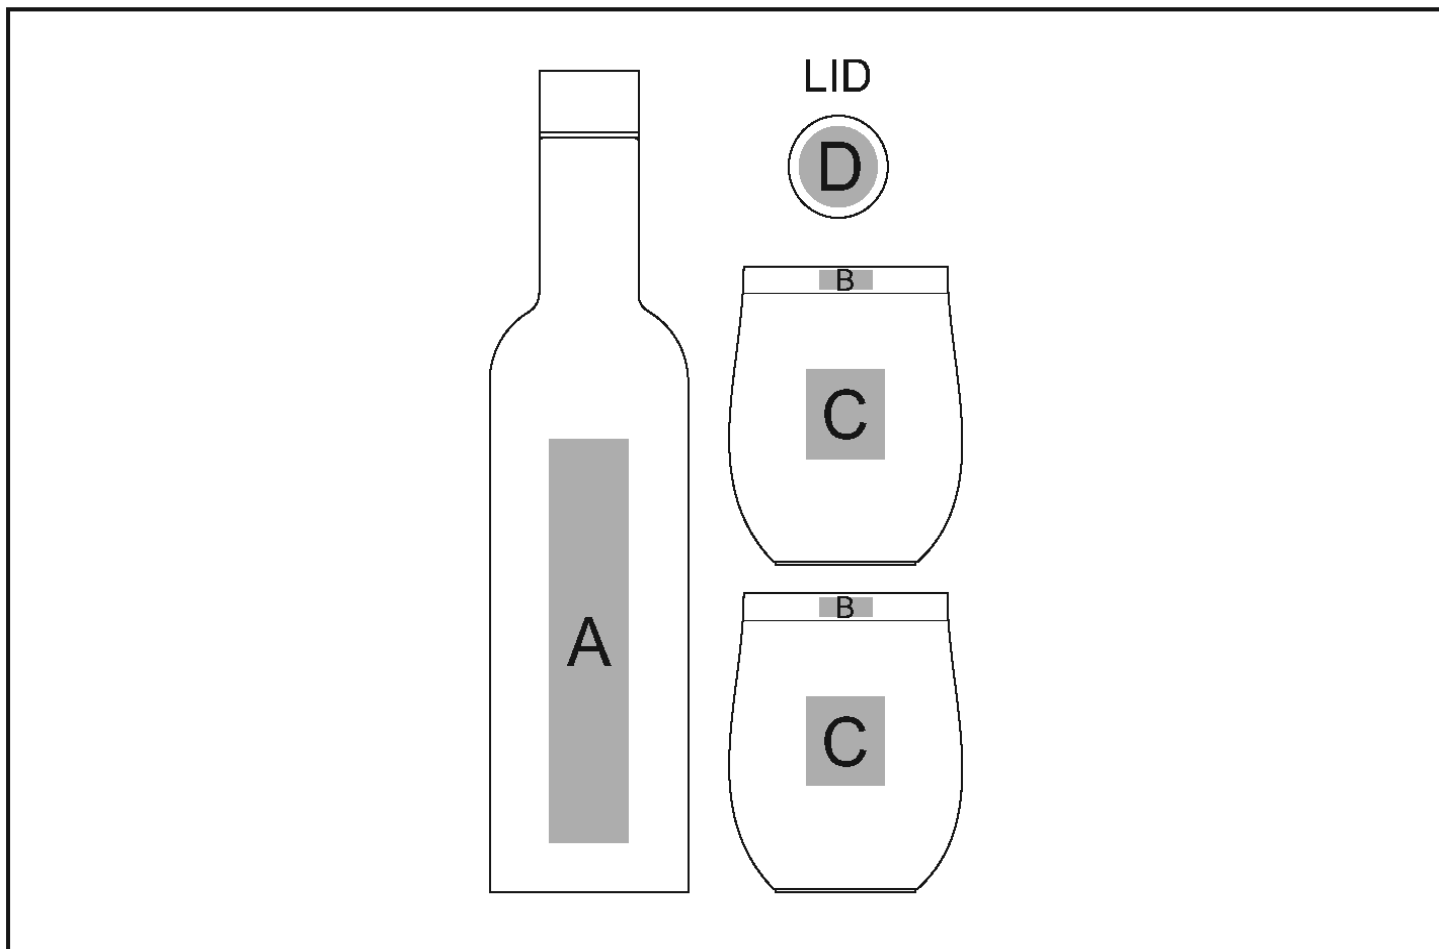

## Need to know:

Includes 1-Position Laser Engrave on Bottle and BOTH Cups (setup fee applies)

- **Laser Colour:** POS A, POS B & POS C - Silver | POS D - Tonal

## Branding Options:

Position	Branding Method (Branding Code)	No. of Colours	Dimension
A	Laser Engraving (LB)	N/A	30mm wide x 150mm high
B	Laser Engraving (LB)	N/A	20mm wide x 7mm high
C	Laser Engraving (LB)	N/A	30mm wide x 33mm high
D	Laser Engraving (LB)	N/A	30mm wide x 30mm high