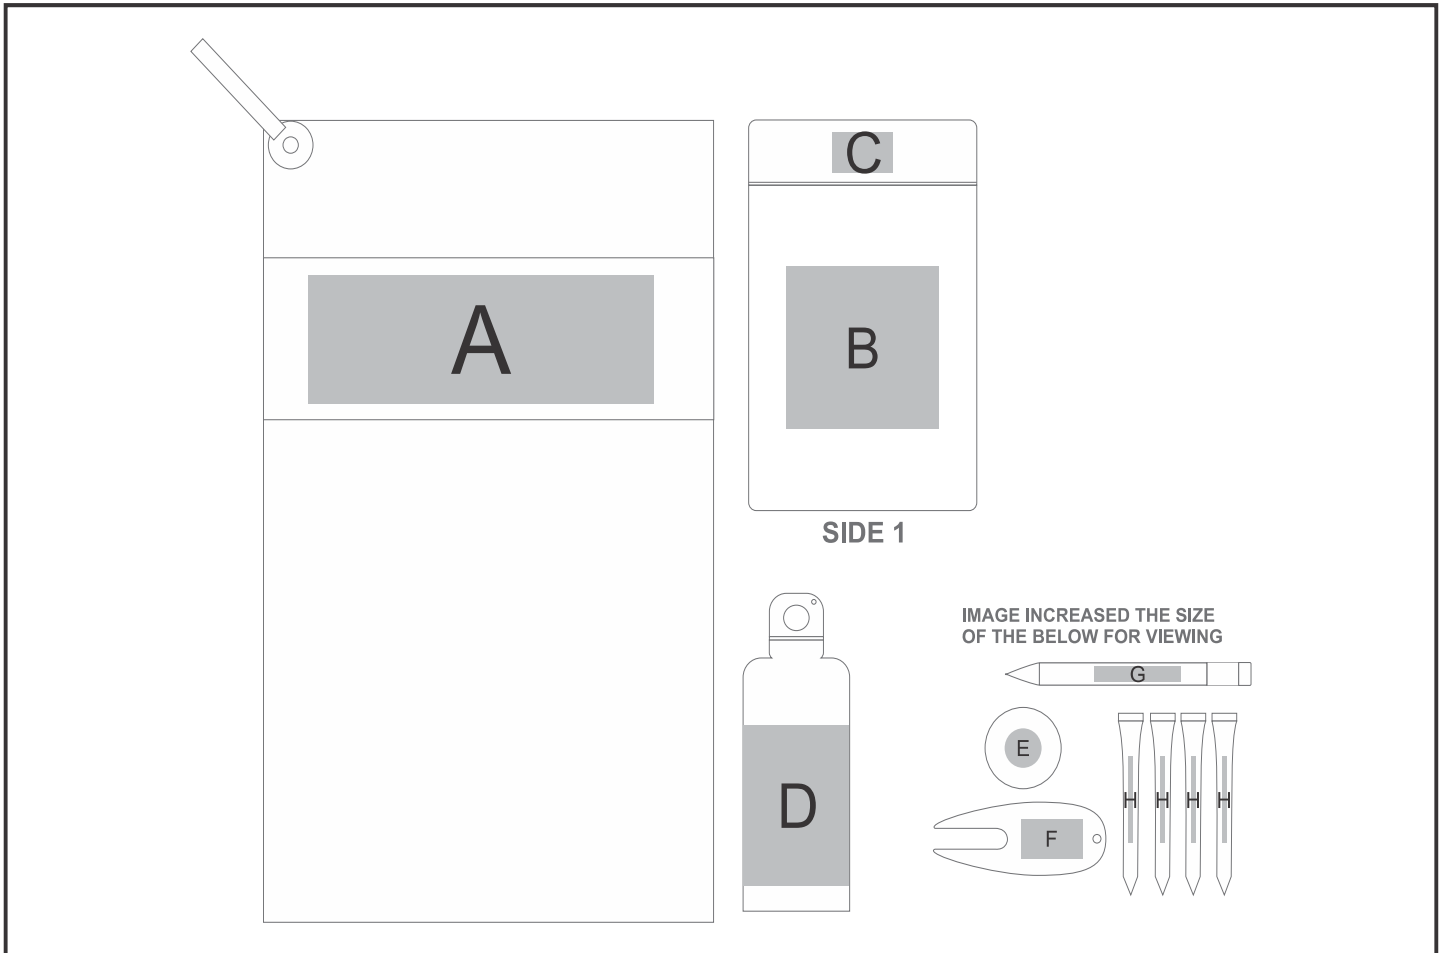

GF-AL-1250-B

Altitude Balmoral Golf Set

Need to know:

- Includes 1-Position Dome Sticker OR 1-Colour, 1-Position Screen Print on Pouch AND 1-Colour, 1-Position Screen Print on Towel AND 1-Position Laser Engraving OR 1-Colour, 1-Position Screen Wrap on Bottle(setup fee applies)

- No Guarantee the lid will line up with print on POS D.
- DP-D will not be a full wrap due to the inconsistency of the item on POS D.
- **Laser colour:** POS D - WHITE
- Please note that placement may be inconsistent as there is not recess on this item on POS C

Branding Options:

Position	Branding Method (Branding Code)	No. of Colours	Dimension
A	Screen Print (SC)	2 Colours	230mm wide x 50mm high
A	Embroidery (EM-OTHER)	N/A	180mm wide x 80mm high
B	Screen Print (SB)	1 Colour	100mm wide x 100mm high
C	Digital Dome Sticker (DB)	Full Colour	40mm wide x 20mm high
C	Digital Vinyl Sticker (DA)	Full Colour	40mm wide x 25mm high

D	Screen Wrap (SW)	1 Colour	200mm wide x 80mm high
D	Laser Engraving (LB)	N/A	33mm wide x 100mm high
D	Pad Printing (PC)	4 Colours	30mm wide x 60mm high
D	Digital Print Drinkware (DP-C)	Full Colour	100mm wide x 70mm high
D	Digital Print Drinkware (DP-D)	Full Colour	215mm wide x 95mm high