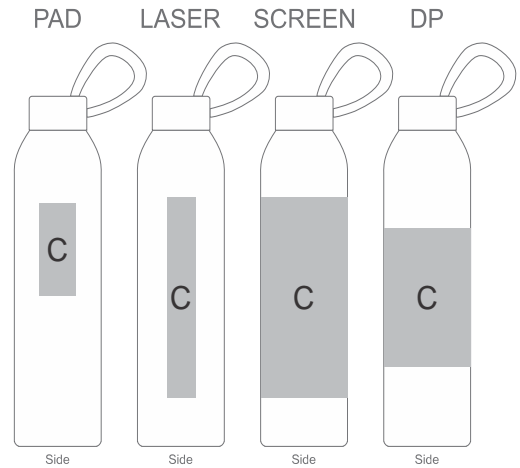

GF-AL-871-B

Island Bottle in Bianca Custom Gift Box
UNFOLDED FLAT

Need to know:

- Includes 1-Position Direct Print on Box AND 1-Colour, 1-Position Screen Wrap on Bottle (setup fee applies)

- **Please Note:** Due to the nature of the printing process, any white in a logo cannot be branded and we cannot guarantee an exact colour match as the box has a matt finish. The nature and inconsistency of the pre-cut boards may create a 1-3mm of unbranded space on the front lip and imperfections maybe be found within the print. Large solid coverage prints are not recommended, if large solid coverage is required, it is recommended on kraft boxes as imperfections are less noticeable.

- **Laser colour:** White

Branding Options:

Position	Branding Method (Branding Code)	No. of Colours	Dimension
A	Digital Custom Packaging (DCP-CHG-2)	Full Colour	436,5mm wide x 364,5mm high
B	Digital Custom Packaging (DCP-CHG-2)	Full Colour	258mm wide x 62mm high
C	Pad Printing (PB)	4 Colours	25mm wide x 60mm high
C	Screen Wrap (SW)	1 Colour	180mm wide x 110mm high
C	Laser Engraving (LB)	N/A	20mm wide x 130mm high
C	Digital Print Drinkware (DP-C)	Full Colour	100mm wide x 70mm high
C	Digital Print Drinkware (DP-D)	Full Colour	218mm wide x 90mm high