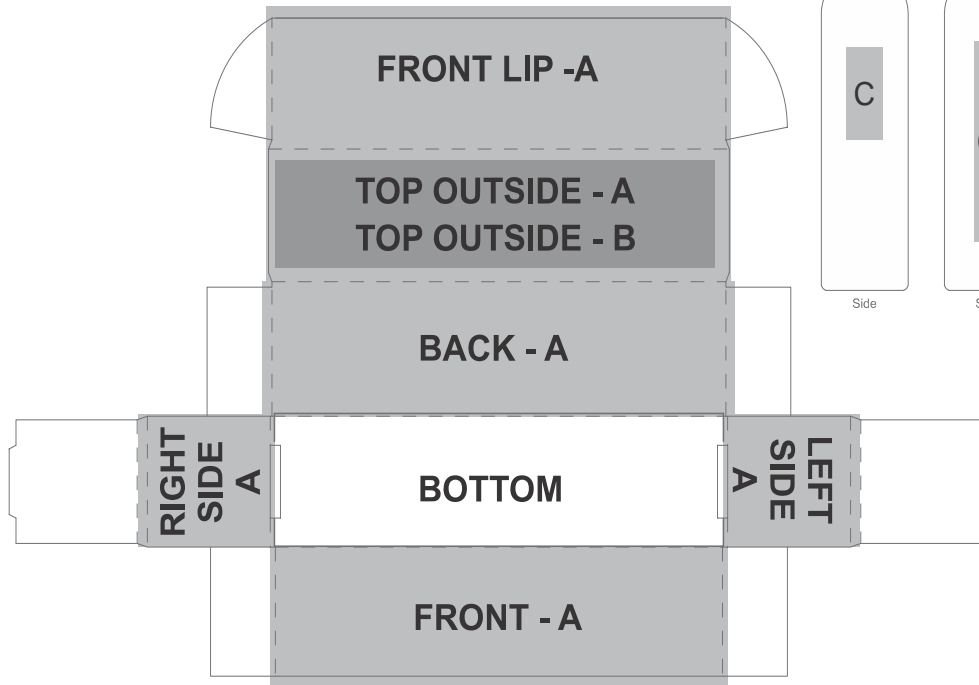

GF-AL-871-B

Island Bottle in Bianca Custom Gift Box
UNFOLDED FLAT

Need to know:

- Includes 1-Position Direct Print on Box AND 1-Colour, 1-Position Screen Wrap on Bottle (setup fee applies)

- **Please Note:** Due to the nature of the printing process, any white in a logo cannot be branded and we cannot guarantee an exact colour match as the box has a matt finish. The nature and inconsistency of the pre-cut boards may create a 1-3mm of unbranded space on the front lip and imperfections maybe be found within the print. Large solid coverage prints are not recommended, if large solid coverage is required, it is recommended on kraft boxes as imperfections are less noticeable.

- **Laser colour:** White

Branding Options:

Position	Branding Method (Branding Code)	No. of Colours	Dimension
A	Digital Custom Packaging (DCP-CHG-2)	Full Colour	436,5mm wide x 364,5mm high
B	Digital Custom Packaging (DCP-CHG-2)	Full Colour	258mm wide x 62mm high
C	Pad Printing (PB)	4 Colours	25mm wide x 60mm high
C	Screen Wrap (SW)	1 Colour	180mm wide x 110mm high
C	Laser Engraving (LB)	N/A	20mm wide x 130mm high
C	Digital Print Drinkware (DP-C)	Full Colour	100mm wide x 70mm high
C	Digital Print Drinkware (DP-D)	Full Colour	218mm wide x 90mm high