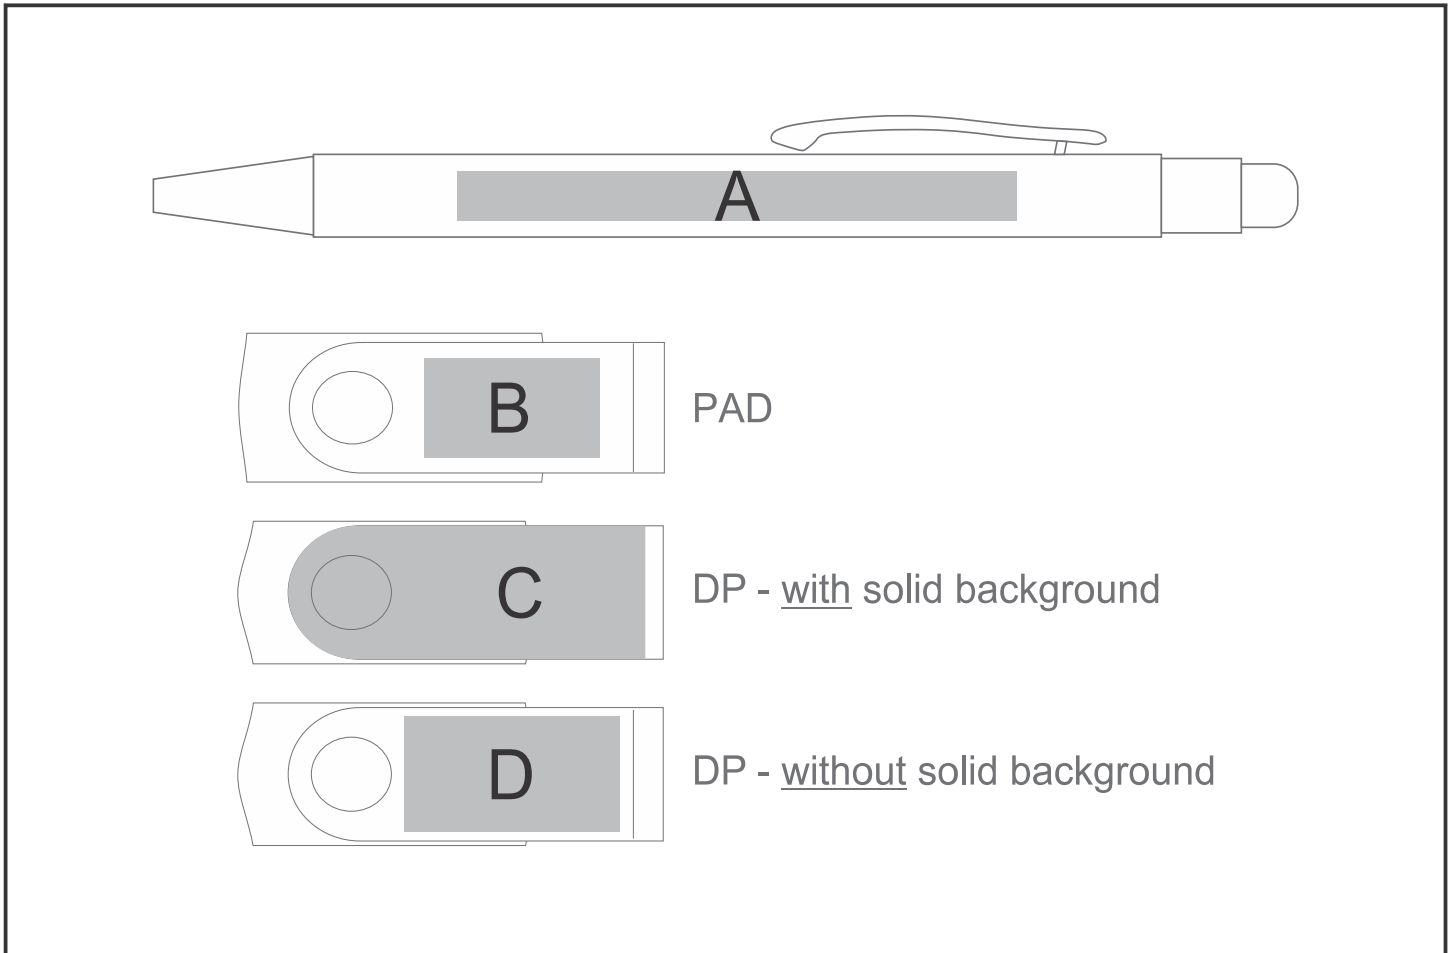

GF-AM-1187-B

Kitling Gift Set

Need to know:

Includes 1-Position Laser Engraving on Pen AND 1-Colour, 1-Position Pad Print on USB (setup fees apply)

- Laser Colour: White

Branding Options:

Position	Branding Method (Branding Code)	No. of Colours	Dimension
A	Laser Engraving (LB)	N/A	70mm wide x 6mm high
B	Pad Printing (PC)	4 Colours	22mm wide x 12mm high
C	Direct to Print (DP-B)	Full Colour	44mm wide x 17mm high
D	Direct to Print (DP-B)	Full Colour	27mm wide x 14mm high