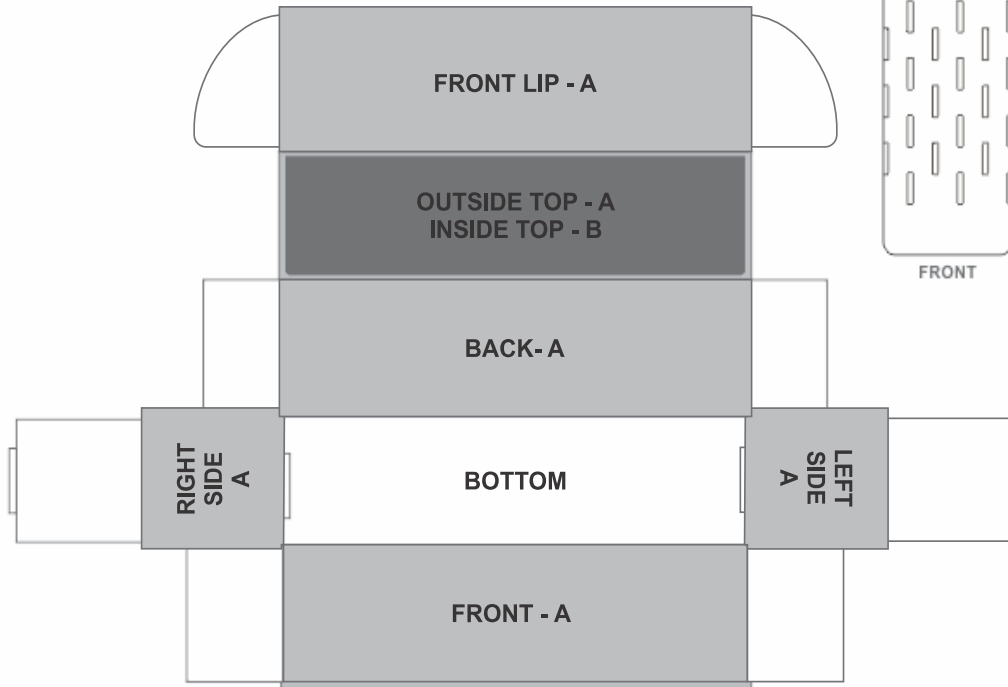

GF-AM-863-B

Binary Tumbler in Bianca Custom Gift Box

UNFOLDED FLAT

Need to know:

Includes 1-Position Direct Print on Box AND 1-Position Laser Engraving OR 1-Colour, 1-Position Screen Wrap on Bottle(setup fee applies)

- **Please Note:** Due to the nature of the printing process, any white in a logo cannot be branded and we cannot guarantee an exact colour match as the box has a matt finish. The nature and inconsistency of the pre-cut boards may create a 1-3mm of unbranded space on the front lip and imperfections maybe be found within the print. Large solid coverage prints are not recommended, if large solid coverage is required, it is recommended on kraft boxes as imperfections are less noticeable.

Laser Colour - Brown

Branding Options:

Position	Branding Method (Branding Code)	No. of Colours	Dimension
A	Digital Custom Packaging (DCP-CHG-2)	Full Colour	436,5mm wide x 364,5mm high
B	Digital Custom Packaging (DCP-CHG-2)	Full Colour	258mm wide x 62mm high
C	Laser Engraving (LB)	N/A	30mm wide x 20mm high
C	Pad Printing (PB)	4 Colours	33mm wide x 33mm high
C	Screen Wrap (SW)	1 Colour	200mm wide x 33mm high