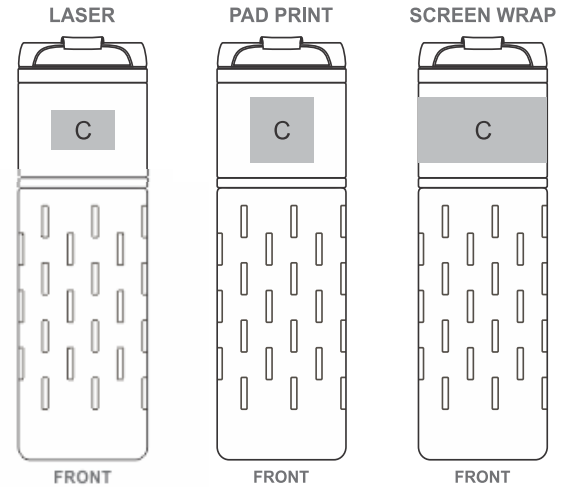

GF-AM-863-B

Binary Tumbler in Bianca Custom Gift Box

UNFOLDED FLAT

Need to know:

Includes 1-Position Direct Print on Box AND 1-Position Laser Engraving OR 1-Colour, 1-Position Screen Wrap on Bottle(setup fee applies)

- **Please Note:** Due to the nature of the printing process, any white in a logo cannot be branded and we cannot guarantee an exact colour match as the box has a matt finish. The nature and inconsistency of the pre-cut boards may create a 1-3mm of unbranded space on the front lip and imperfections maybe be found within the print. Large solid coverage prints are not recommended, if large solid coverage is required, it is recommended on kraft boxes as imperfections are less noticeable.

Laser Colour - Brown

Branding Options:

Position	Branding Method (Branding Code)	No. of Colours	Dimension
A	Digital Custom Packaging (DCP-CHG-2)	Full Colour	436,5mm wide x 364,5mm high
B	Digital Custom Packaging (DCP-CHG-2)	Full Colour	258mm wide x 62mm high
C	Laser Engraving (LB)	N/A	30mm wide x 20mm high
C	Pad Printing (PB)	4 Colours	33mm wide x 33mm high
C	Screen Wrap (SW)	1 Colour	200mm wide x 33mm high