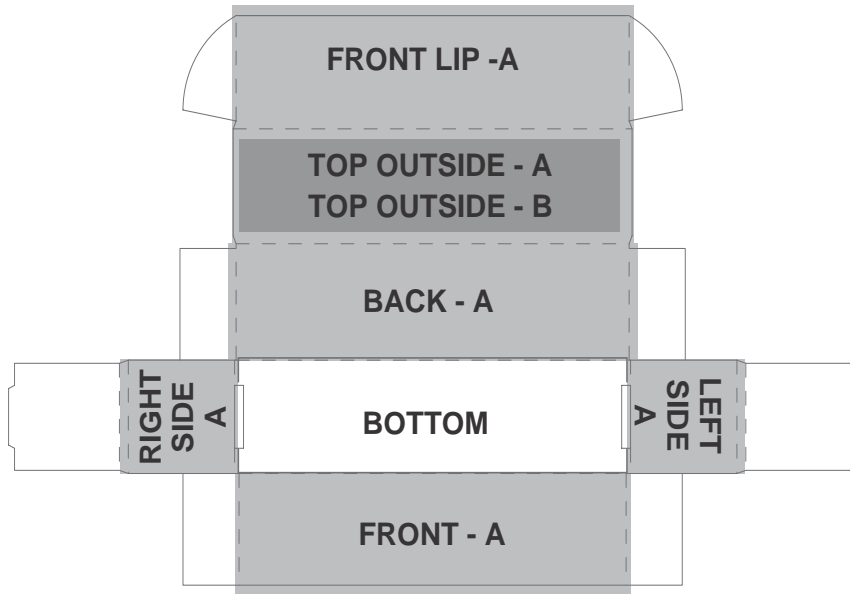

# GF-AM-864-B

Nova Bottle in Bianca Custom Gift Box

UNFOLDED FLAT

## Need to know:

- Includes 1-Position Direct Print on Box AND 1-Position Laser Engraving OR 1-Colour, 1-Position Screen Wrap (setup fee applies)

- **Please Note:** Due to the nature of the printing process, any white in a logo cannot be branded and we cannot guarantee an exact colour match as the box has a matt finish. The nature and inconsistency of the pre-cut boards may create a 1-3mm of unbranded space on the front lip and imperfections maybe be found within the print. Large solid coverage prints are not recommended, if large solid coverage is required, it is recommended on kraft boxes as imperfections are less noticeable.

## Branding Options:

Position	Branding Method (Branding Code)	No. of Colours	Dimension
A	Digital Custom Packaging (DCP-CHG-2)	Full Colour	436,5mm wide x 364,5mm high

B	Digital Custom Packaging (DCP-CHG-2)	Full Colour	258mm wide x 62mm high
---	--------------------------------------	-------------	------------------------

C	Laser Engraving (LB)	N/A	30mm wide x 80mm high
C	Pad Printing (PB)	4 Colours	33mm wide x 55mm high
C	Screen Wrap (SW)	1 Colour	200mm wide x 80mm high
C	Digital Print Drinkware (DP-D)	Full Colour	200mm wide x 80mm high