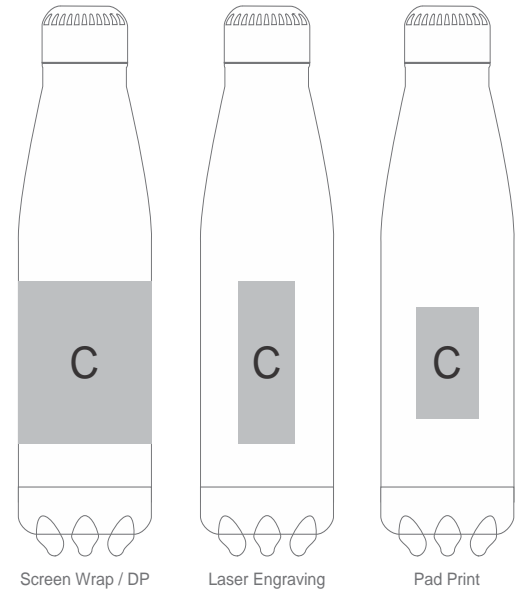

# GF-AM-864-B

Nova Bottle in Bianca Custom Gift Box

UNFOLDED FLAT

## Need to know:

- Includes 1-Position Direct Print on Box AND 1-Position Laser Engraving OR 1-Colour, 1-Position Screen Wrap (setup fee applies)

- **Please Note:** Due to the nature of the printing process, any white in a logo cannot be branded and we cannot guarantee an exact colour match as the box has a matt finish. The nature and inconsistency of the pre-cut boards may create a 1-3mm of unbranded space on the front lip and imperfections maybe be found within the print. Large solid coverage prints are not recommended, if large solid coverage is required, it is recommended on kraft boxes as imperfections are less noticeable.

## Branding Options:

Position	Branding Method (Branding Code)	No. of Colours	Dimension
A	Digital Custom Packaging (DCP-CHG-2)	Full Colour	436,5mm wide x 364,5mm high

B	Digital Custom Packaging (DCP-CHG-2)	Full Colour	258mm wide x 62mm high
---	--------------------------------------	-------------	------------------------

C	Laser Engraving (LB)	N/A	30mm wide x 80mm high
C	Pad Printing (PB)	4 Colours	33mm wide x 55mm high
C	Screen Wrap (SW)	1 Colour	200mm wide x 80mm high
C	Digital Print Drinkware (DP-D)	Full Colour	200mm wide x 80mm high