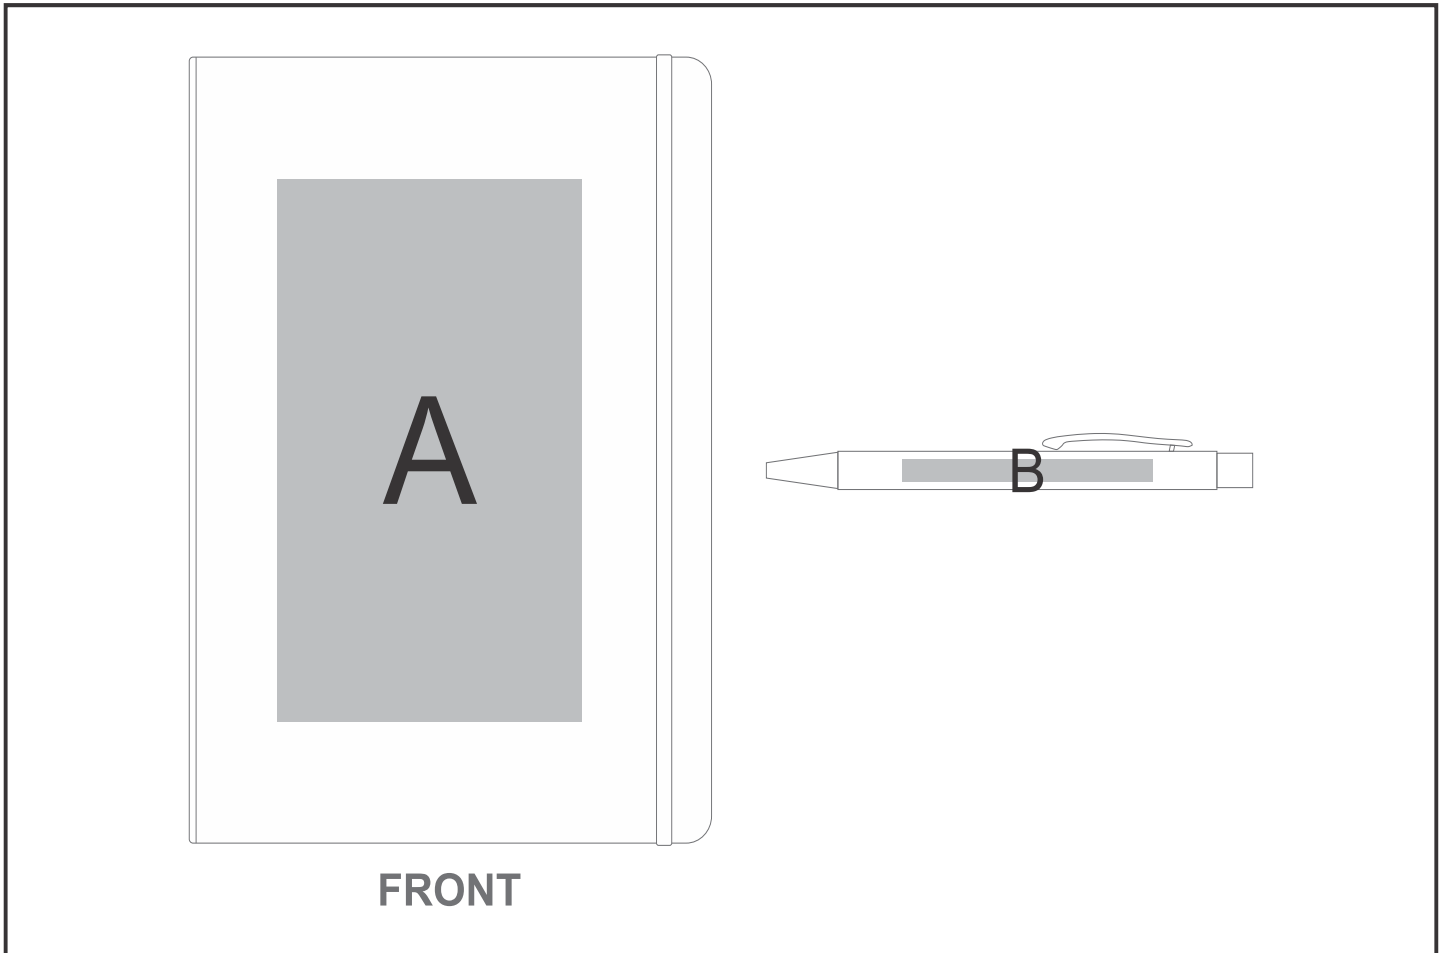

GF-AM-926-B

Dahlia Notebook & Pen Set

Need to know:

- Includes 1-Position Laser Engraving on Pen AND 1-Colour, 1-Position Screen Print on Notebook (setup fees apply).

- **Laser Colour:** POS B - Light Grey

-When choosing the **Dome sticker** branding option, please be aware that debossing is required at an additional cost. This process creates a recess for the dome sticker to sit in, preventing it from peeling off easily

- Stickers must be within the parameters of 1600mm² or 3200mm²

Branding Options:

Position	Branding Method (Branding Code)	No. of Colours	Dimension
A	Screen Print (SA)	2 Colours	120mm wide x 200mm high
A	Digital Direct Transfer (DDT-D)	Full Colour	75mm wide x 105mm high
A	Digital Direct Transfer (DDT-A)	Full Colour	105mm wide x 148mm high
A	Digital Direct Transfer (DDT-B)	Full Colour	120mm wide x 190mm high
A	Debossing (BOS-1)	N/A	100mm wide x 160mm high
A	Foiling (FL)	N/A	100mm wide x 160mm high
A	Digital Dome Sticker (DB)	Full Colour	-1mm wide x -1mm high

A	Digital Dome Sticker (DC)	Full Colour	-1mm wide x -1mm high
---	---------------------------	-------------	-----------------------

B	Laser Engraving (LA)	N/A	70mm wide x 6mm high
---	----------------------	-----	----------------------