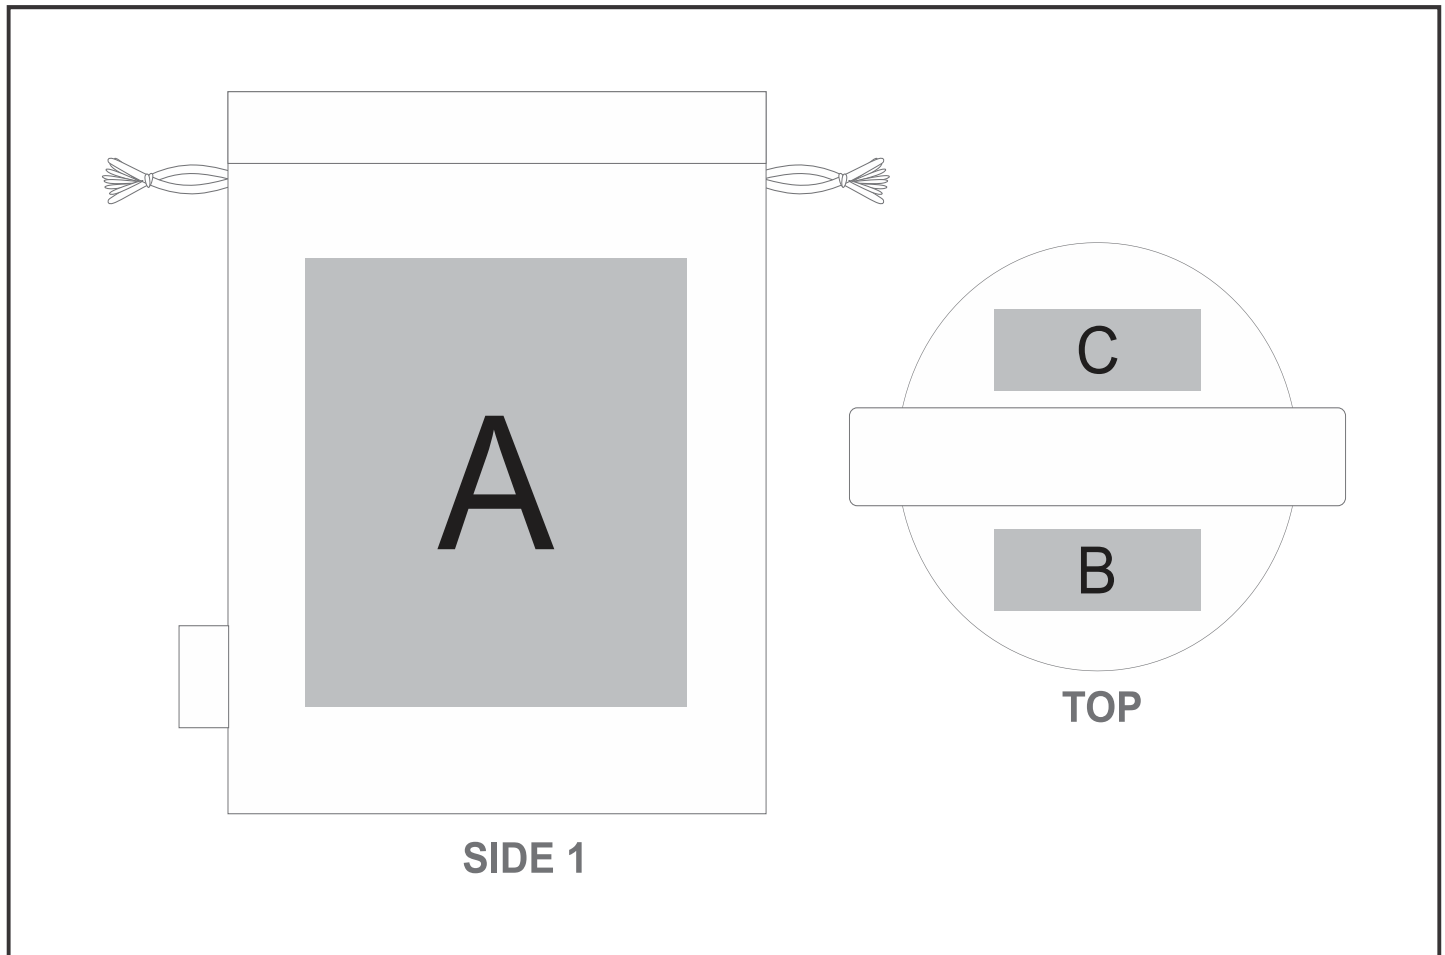

GF-EE-1116-B

Eva & Elm Aura Bath Massage & Exfoliate Brush

Need to know:

- Includes 1-Colour, 1-Position Screen Print on Pouch AND 1-Position Laser Engraving on Brush (setup fees apply)

- **Laser Colour:** Tonal

- Due to tonal variations in the wood the laser engraving will vary from one item to the next and will likely vary in the same item.

Branding Options:

Position	Branding Method (Branding Code)	No. of Colours	Dimension
A	Screen Print (SB)	1 Colour	100mm wide x 110mm high
A	Digital Direct Transfer (DDT-D)	Full Colour	74mm wide x 105mm high
A	Digital Direct Transfer (DDT-A)	Full Colour	100mm wide x 110mm high

B	Laser Engraving (LC)	N/A	60mm wide x 20mm high
---	----------------------	-----	-----------------------

C	Laser Engraving (LC)	N/A	60mm wide x 20mm high
---	----------------------	-----	-----------------------