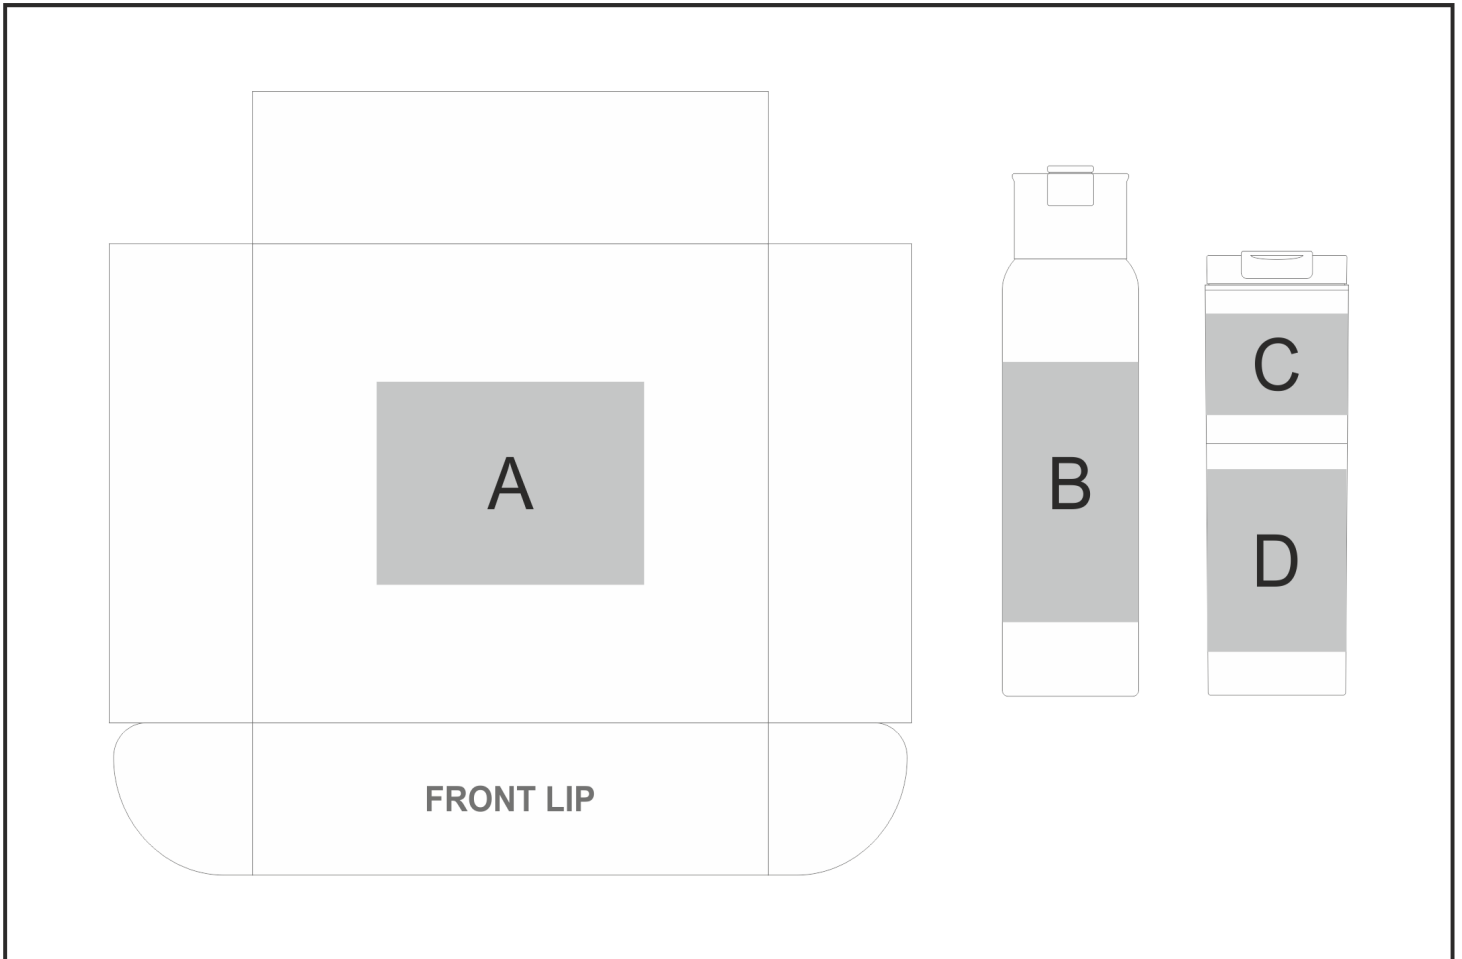

## Need to know:

- Includes 1-Colour, 1-Position Screen Print on Box AND 1-Colour, 1-Position Screen Wrap on BOTH Bottles (setup fees apply).

- Pos B: Seam on bottle will affect the print.

- Please Note: The Lid will not line up with the Print.

## Branding Options:

| Position | Branding Method (Branding Code) | No. of Colours | Dimension               |
|----------|---------------------------------|----------------|-------------------------|
| A        | Screen Print (SB)               | 1 Colour       | 140mm wide x 100mm high |

|   |                                |             |                        |
|---|--------------------------------|-------------|------------------------|
| C | Pad Printing (PC)              | 4 Colours   | 35mm wide x 35mm high  |
| C | Digital Print Drinkware (DP-C) | Full Colour | 100mm wide x 50mm high |
| C | Digital Print Drinkware (DP-D) | Full Colour | 220mm wide x 50mm high |

|   |                                |             |                        |
|---|--------------------------------|-------------|------------------------|
| D | Pad Printing (PC)              | 4 Colours   | 35mm wide x 35mm high  |
| D | Digital Print Drinkware (DP-C) | Full Colour | 100mm wide x 80mm high |
| D | Digital Print Drinkware (DP-D) | Full Colour | 220mm wide x 90mm high |
| D | Laser Engraving (LB)           | N/A         | 30mm wide x 90mm high  |