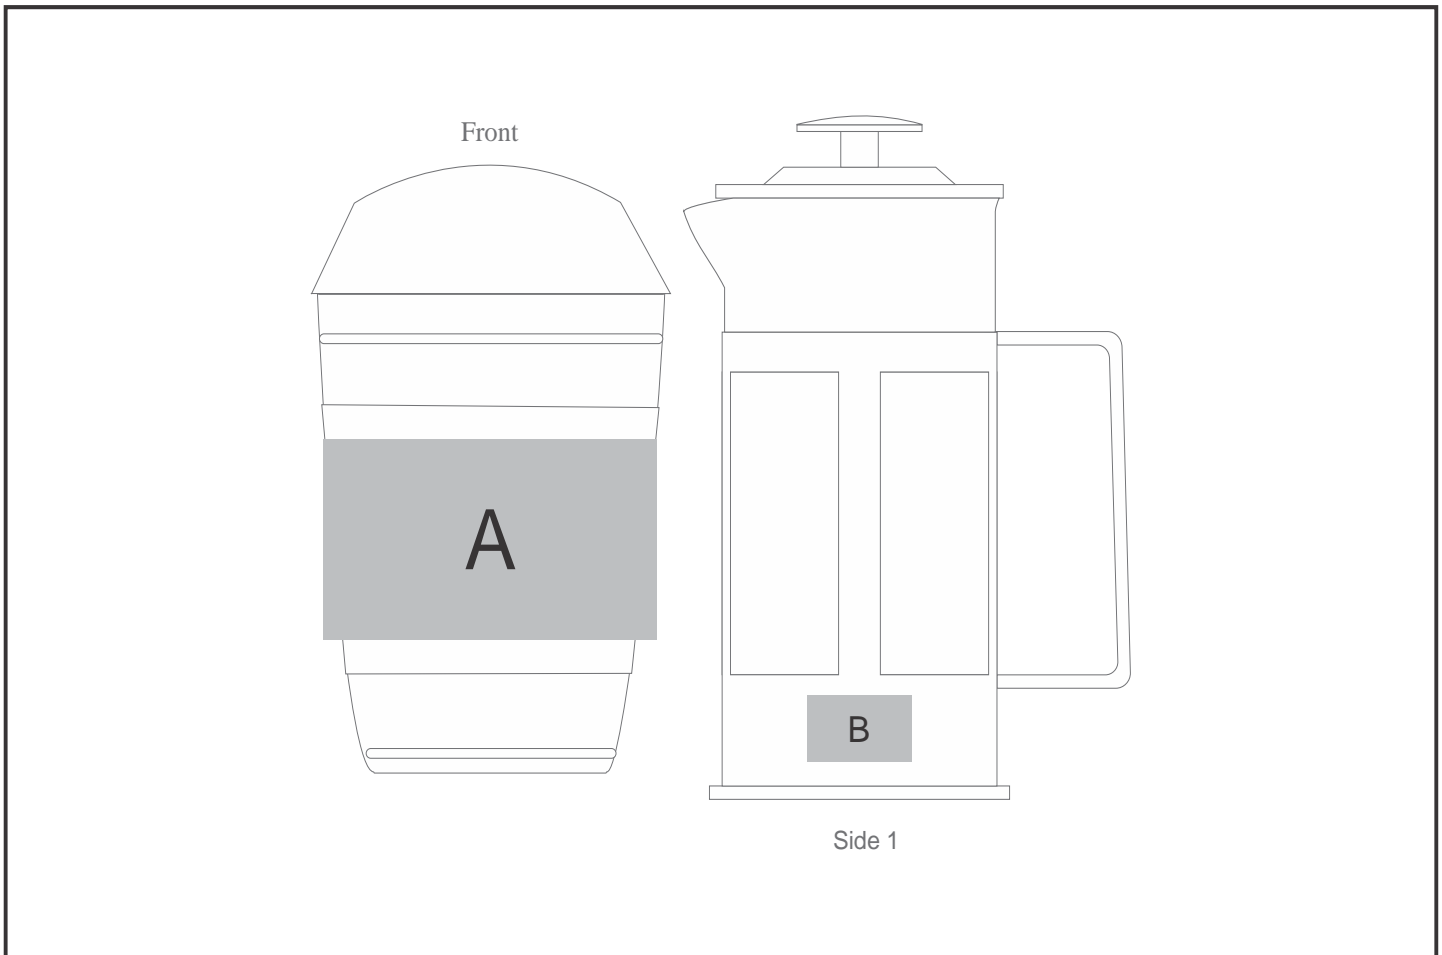

KOOSH-8970

Kooshty Kupper Koffee Set

Need to know:

- Includes 1-Colour, 1-Position Screen Print (setup fee applies)

- No Solid Coverage Prints or Solid Backgrounds.

- No Laser Offered.

Branding Options:

Position	Branding Method (Branding Code)	No. of Colours	Dimension
A	Screen Print (SC)	1 Colour	80mm wide x 45mm high
B	Pad Printing (PB)	4 Colours	25mm wide x 15mm high