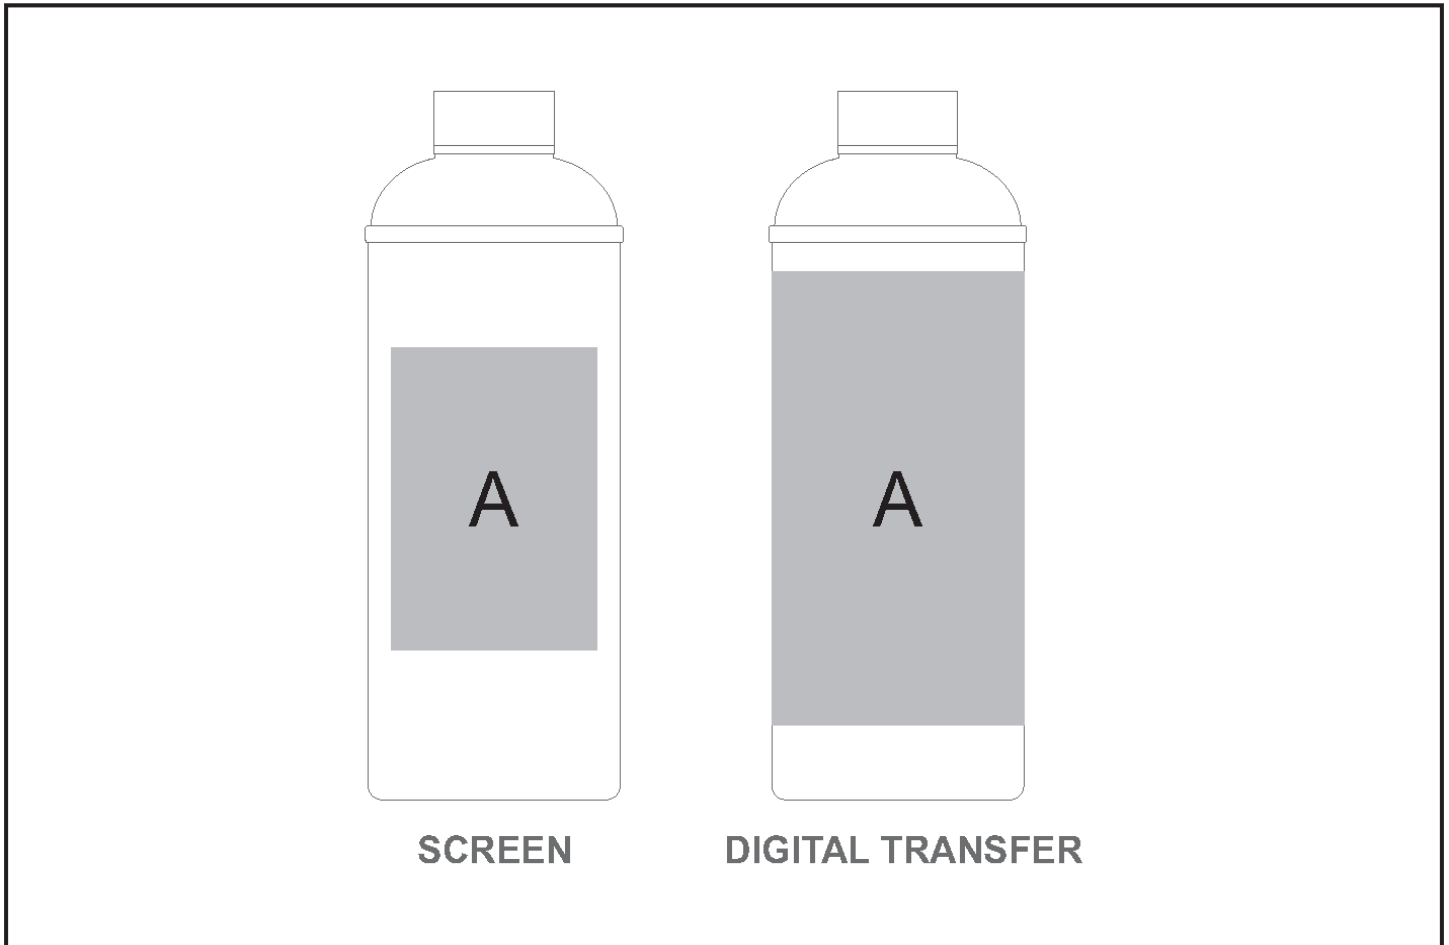

# KOOSH-9110

Kooshty Jumbo Glass Water Bottle – 1000ml

## Need to know:

Includes 1-Colour, 1-Position Screen Print (setup fees apply)

- Texture of item will affect the print.

## Branding Options:

Position	Branding Method (Branding Code)	No. of Colours	Dimension
A	Screen Print (SA)	1 Colour	70mm wide x 100mm high
A	Digital Direct Transfer (DDT-D)	Full Colour	74mm wide x 105mm high
A	Digital Direct Transfer (DDT-A)	Full Colour	100mm wide x 150mm high