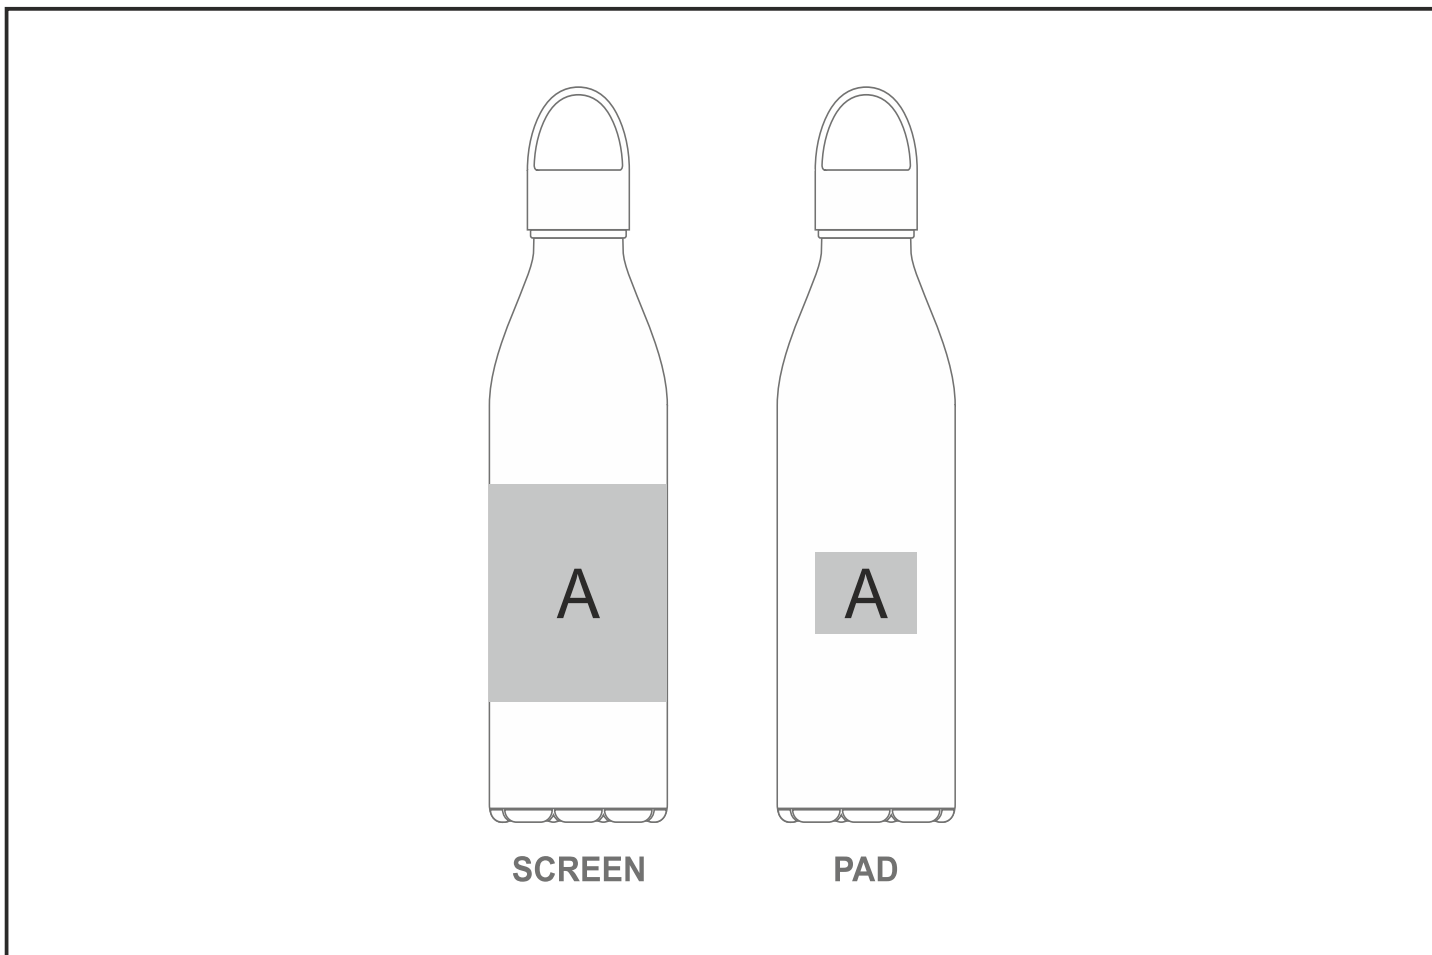

GF-KS-908-B

Kooshty Swing Glass Water Bottle - 650ml

Need to know:

Includes 1-Colour, 1-Position Screen Wrap (setup fee applies).

- Seam on Bottle will affect Screen Wrap.

Branding Options:

Position	Branding Method (Branding Code)	No. of Colours	Dimension
A	Screen Wrap (SW)	1 Colour	190mm wide x 100mm high
A	Pad Printing (PC)	4 Colours	40mm wide x 30mm high