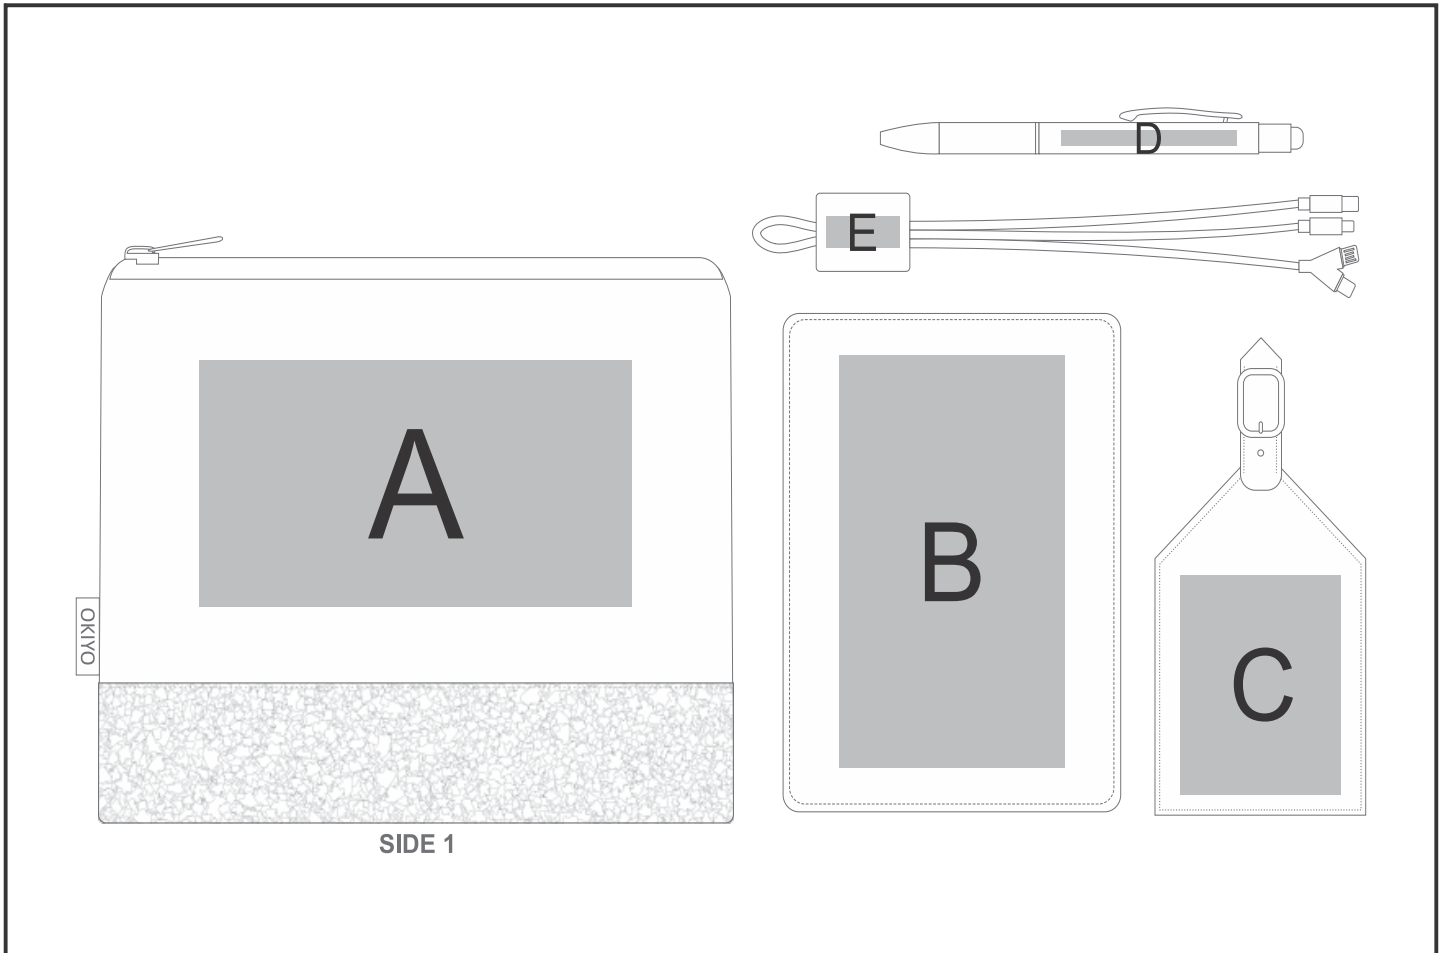

GF-OK-1336-B

Okiyo Ryoko Cork Gift Set

Need to know:

- Includes 1-Colour, 1-Position Screen Print on Bag, Luggage Tag & Passport Holder AND 1-Position Laser Engraving on Pen & Charging Cable (setup fees apply)
- **POS A, B, C & E** - Texture of item will affect the Print.
- Laser Engraving will be inconsistent due to cork.
- **Laser Colour:** POS B, C & E- Black | POS D - White

Branding Options:

Position	Branding Method (Branding Code)	No. of Colours	Dimension
A	Screen Print (SB)	1 Colour	140mm wide x 65mm high
A	Digital Direct Transfer (DDT-D)	Full Colour	105mm wide x 74mm high
A	Digital Direct Transfer (DDT-A)	Full Colour	150mm wide x 80mm high

B	Digital Direct Transfer (DDT-A)	Full Colour	70mm wide x 120mm high
B	Screen Print (SA)	1 Colour	50mm wide x 70mm high
B	Laser Engraving (LC)	N/A	70mm wide x 120mm high

C	Digital Direct Transfer (DDT-D)	Full Colour	55mm wide x 70mm high
C	Screen Print (SA)	1 Colour	20mm wide x 40mm high
C	Laser Engraving (LC)	N/A	55mm wide x 70mm high
D	Laser Engraving (LB)	N/A	60mm wide x 5mm high
E	Laser Engraving (LC)	N/A	25mm wide x 10mm high
E	Pad Printing (PB)	4 Colours	25mm wide x 5mm high