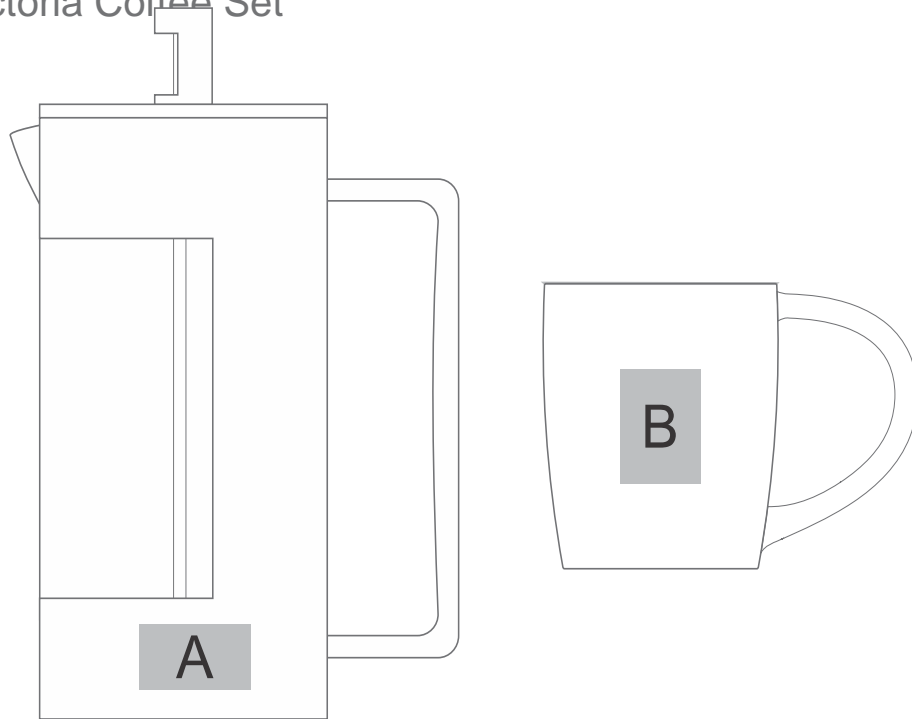

GF-SD-1202-B

Serendipio Victoria Coffee Set

Need to know:

- Includes 1-Colour, 1-Position Pad Print on Plunger AND 1-Position Laser Engraving on Mug (setup fees apply)

- **Laser Colour: White**

Branding Options:

| Position | Branding Method (Branding Code) | No. of Colours | Dimension |
|----------|---------------------------------|----------------|-----------------------|
| A | Pad Printing (PB) | 4 Colours | 35mm wide x 15mm high |
| B | Laser Engraving (LB) | N/A | 30mm wide x 40mm high |