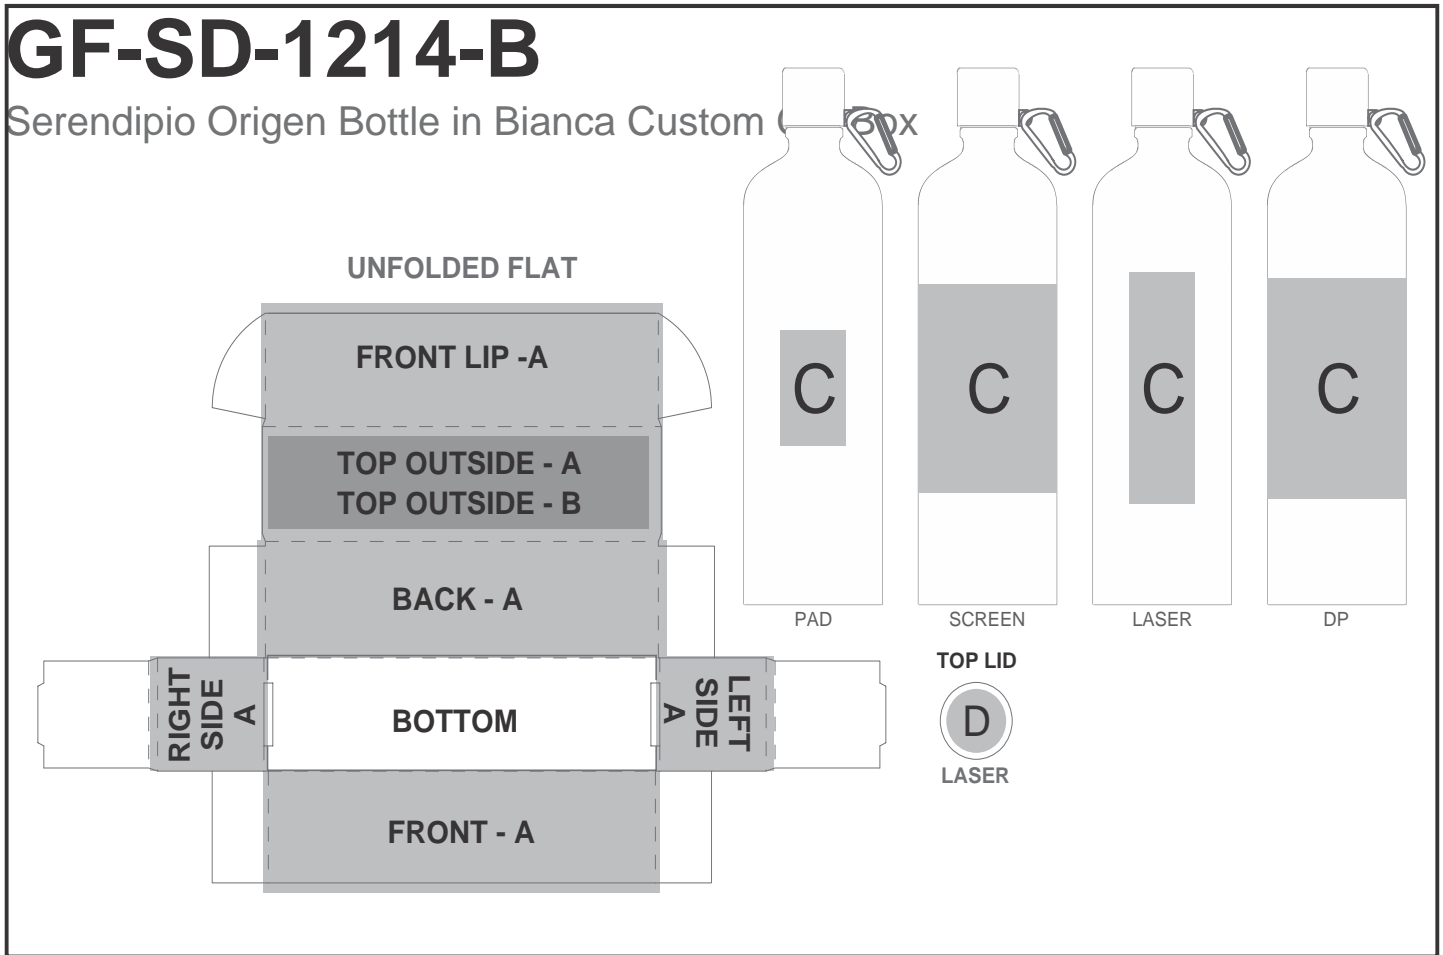

GF-SD-1214-B

Serendipio Origen Bottle in Bianca Custom

Need to know:

Includes 1-Position Direct Print on Box AND 1-Position Laser Engraving OR 1-Position Direct Print on Bottle (setup fees apply)

- Please Note: Due to the nature of the printing process, any white in a logo cannot be branded and we cannot guarantee an exact colour match as the box has a mate finish. The nature and inconsistency of the pre-cut boards may create a 1-3mm of unbranded space on the front lip and imperfections maybe be found within the print. Large solid coverage prints are not recommended, if large solid coverage is required, it is recommended on kraft boxes as imperfections are less noticeable.
- Laser Colour: POS C- White | POS D- Tonal

Branding Options:

Position	Branding Method (Branding Code)	No. of Colours	Dimension
A	Digital Custom Packaging (DCP-CHG-2)	Full Colour	436,5mm wide x 364,5mm high
B	Digital Custom Packaging (DCP-CHG-2)	Full Colour	258mm wide x 62mm high
C	Pad Printing (PB)	2 Colours	30mm wide x 50mm high
C	Screen Wrap (SW)	1 Colour	180mm wide x 90mm high
C	Laser Engraving (LB)	N/A	30mm wide x 100mm high
C	Digital Print Drinkware (DP-D)	Full Colour	230mm wide x 95mm high
C	Digital Print Drinkware (DP-C)	Full Colour	100mm wide x 70mm high

D	Laser Engraving (LC)	N/A	25mm wide x 25mm high
---	----------------------	-----	-----------------------