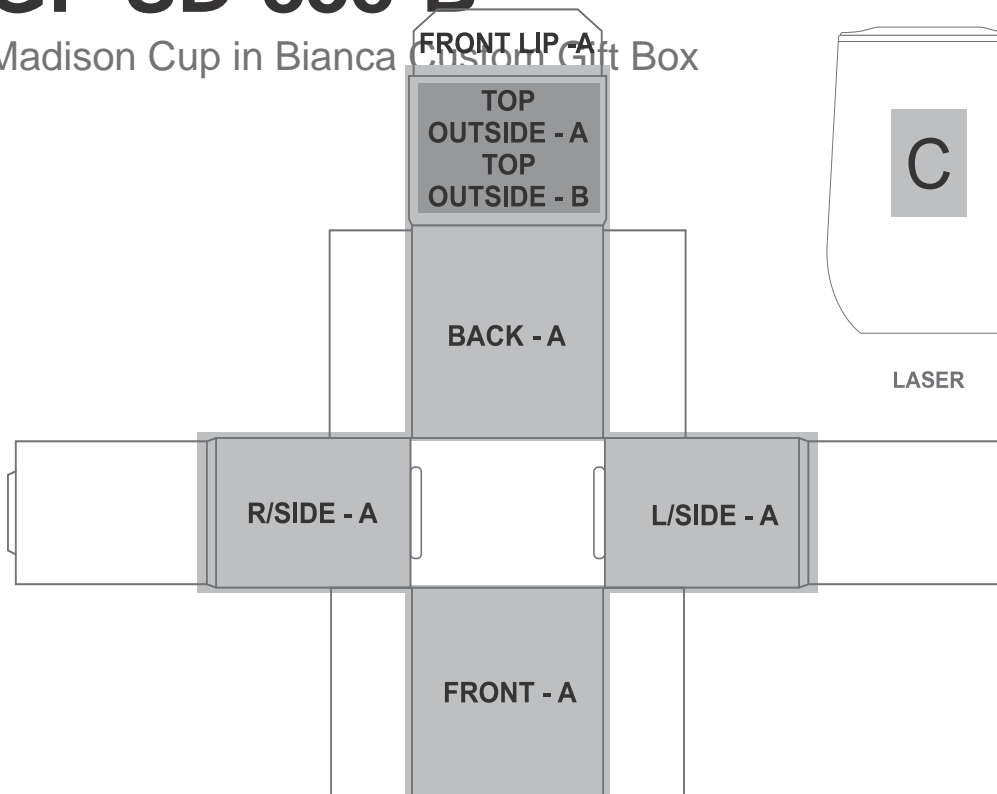

# GF-SD-838-B UNFOLDED FLAT

Madison Cup in Bianca Custom Gift Box

SIZE OF BOX: 118mm x 89mm x 125mm

## Need to know:

- Includes 1-Position Direct Print on Box AND Includes 1-Position Laser Engraving OR 1-Colour, 1-Position Pad Print on Cup (setup fee applies).

- **Please Note:** Due to the nature of the printing process, any white in a logo cannot be branded and we cannot guarantee an exact colour match as the box has a matt finish. The nature and inconsistency of the pre-cut boards may create a 1-3mm of unbranded space on the front lip and imperfections maybe be found within the print. Large solid coverage prints are not recommended, if large solid coverage is required, it is recommended on kraft boxes as imperfections are less noticeable.

- **Laser Colour:** Gold for BU & S Cups | Silver for BL & SW Cups

## Branding Options:

| Position | Branding Method (Branding Code)      | No. of Colours | Dimension               |
|----------|--------------------------------------|----------------|-------------------------|
| A        | Digital Custom Packaging (DCP-CHG-1) | Full Colour    | 400mm wide x 440mm high |
| B        | Digital Custom Packaging (DCP-CHG-1) | Full Colour    | 119mm wide x 78mm high  |
| C        | Laser Engraving (LB)                 | N/A            | 30mm wide x 40mm high   |
| C        | Pad Printing (PC)                    | 4 Colours      | 35mm wide x 25mm high   |