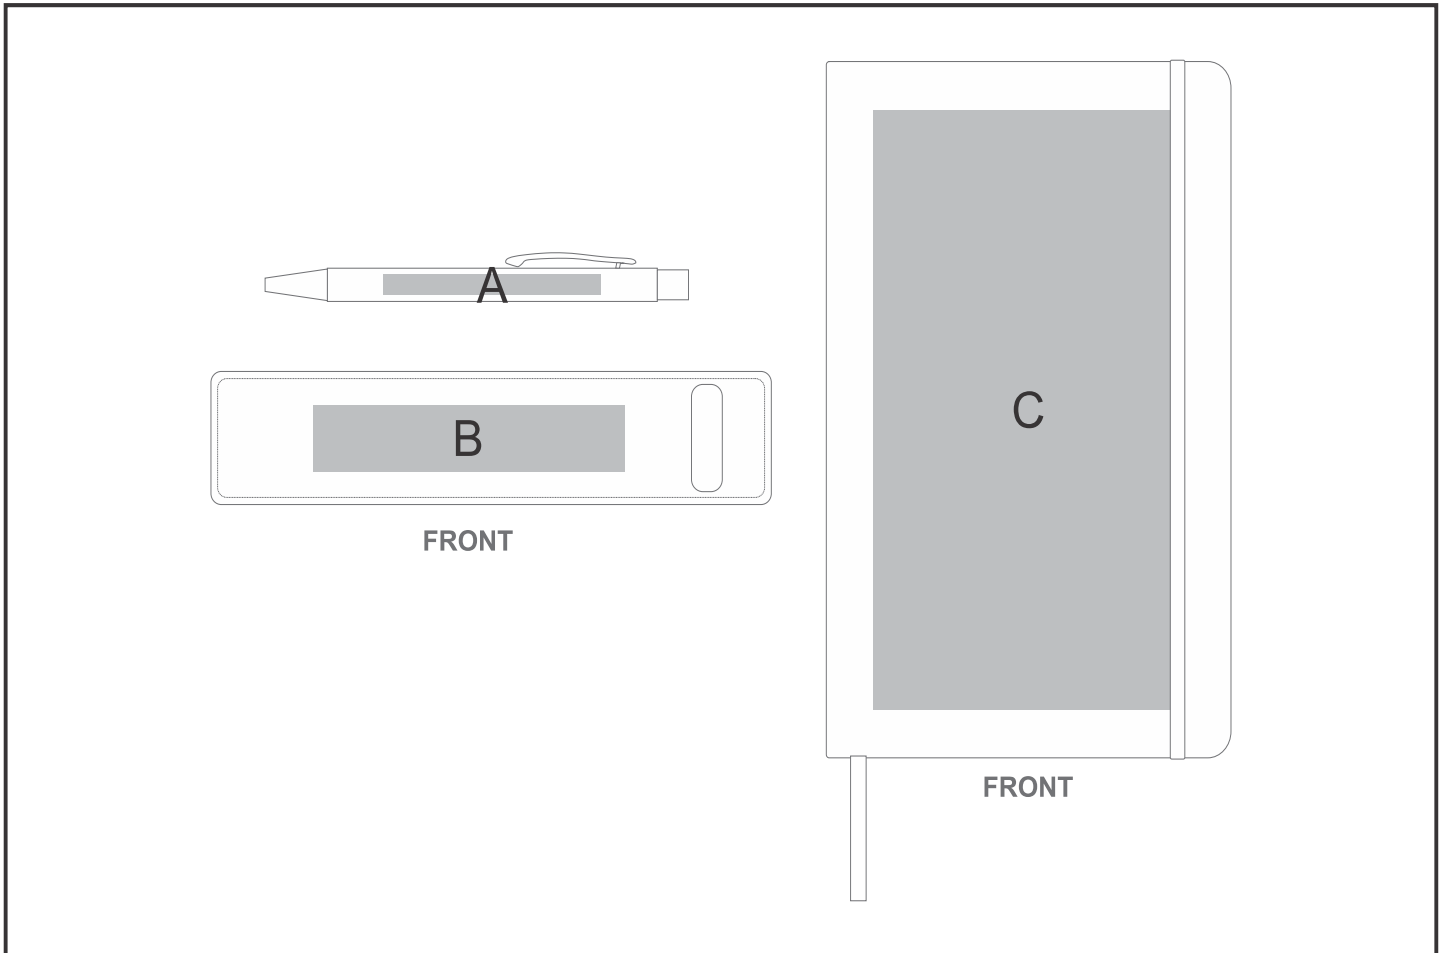

# GH-YT-31-B

Yatta Tranquil Treasure Hamper

## Need to know:

- Includes 1-Position Laser Engraving on Pen AND 1-Colour, 1-Position Screen Print on Pouch & Notebook (setup fee applies)

- **Laser Colour:** POS A - Light Grey | POS B - Tonal

- **Screen:** Texture of the item will affect the print.

## Branding Options:

Position	Branding Method (Branding Code)	No. of Colours	Dimension
A	Laser Engraving (LA)	N/A	70mm wide x 6mm high
B	Screen Print (SC)	1 Colour	100mm wide x 20mm high
C	Screen Print (SA)	1 Colour	75mm wide x 140mm high
C	Debossing (BOS-1)	N/A	80mm wide x 180mm high
C	Laser Engraving (LB)	N/A	80mm wide x 180mm high
C	Digital Direct Transfer (DDT-D)	Full Colour	100mm wide x 74mm high

C	Digital Direct Transfer (DDT-A)	Full Colour	100mm wide x 148mm high
C	Digital Direct Transfer (DDT-B)	Full Colour	100mm wide x 180mm high