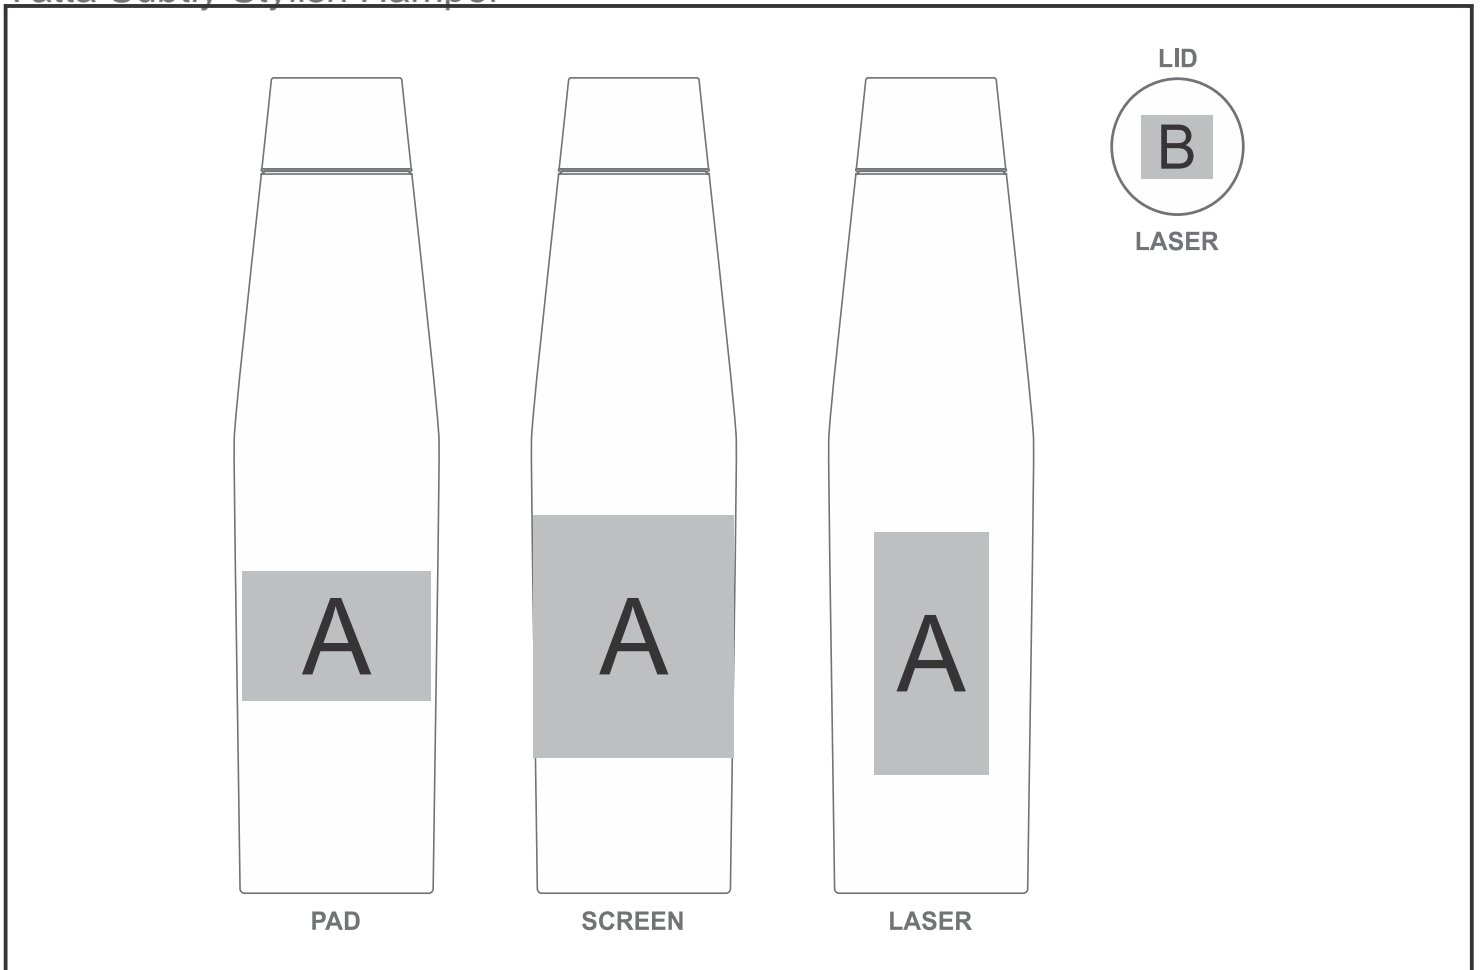

# GH-YT-39-B

Yatta Subtly Stylish Hamper

## Need to know:

- Includes 1-Position Laser Engraving (setup fees apply)

- **Laser Colour:** Pos A - Silver | Pos B - Brown

## Branding Options:

Position	Branding Method (Branding Code)	No. of Colours	Dimension
A	Laser Engraving (LB)	N/A	30mm wide x 90mm high
A	Screen Wrap (SW)	1 Colour	180mm wide x 70mm high
A	Pad Printing (PC)	4 Colours	30mm wide x 35mm high
B	Laser Engraving (LB)	N/A	30mm wide x 30mm high