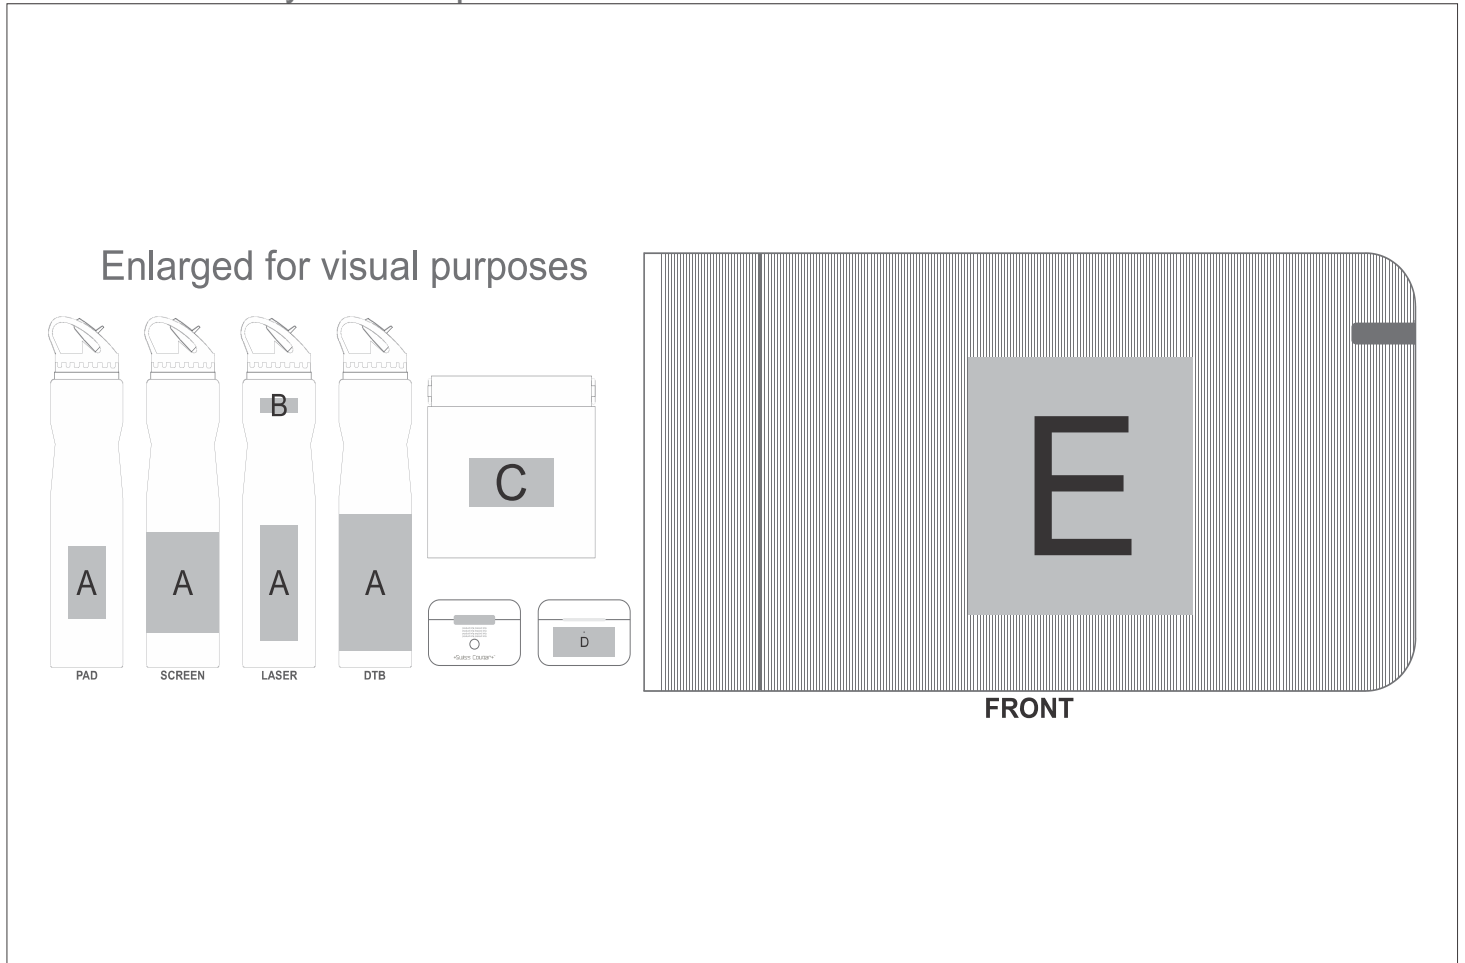

## Need to know:

- Includes 1-Colour 1-Position Screen Wrap OR 1-Position Laser Engraving OR 1-Position Direct Print on a Bottle AND 1-Colour 1-Position Screen Print on a Pouch AND 1-Colour 1-Position Pad Print OR 1-Position Direct Print on Earbuds AND 1-Colour 1-Position Screen Print on Towel (setup fees apply)

- Texture of item will affect the quality of the print on a towel

- No Large solid blocks for Screen on a towel

- No fine details/text for Screen on a towel

- **Laser Colour:** POS A - White

## Branding Options:

Position	Branding Method (Branding Code)	No. of Colours	Dimension
A	Screen Wrap (SW)	1 Colour	210mm wide x 80mm high
A	Pad Printing (PB)	2 Colours	30mm wide x 50mm high
A	Laser Engraving (LB)	N/A	30mm wide x 80mm high
A	Digital Print Drinkware (DP-C)	Full Colour	100mm wide x 70mm high
A	Digital Print Drinkware (DP-D)	Full Colour	230mm wide x 95mm high

B	Laser Engraving (LB)	N/A	30mm wide x 15mm high
---	----------------------	-----	-----------------------

C	Screen Print (SA)	1 Colour	60mm wide x 30mm high
D	Pad Printing (PA)	4 Colours	35mm wide x 12mm high
D	Direct to Print (DP-A)	Full Colour	40mm wide x 18mm high
E	Screen Print (SC)	1 Colour	280mm wide x 300mm high
E	Digital Transfer Clothing A6 (DTC-A6)	Full Colour	105mm wide x 148mm high
E	Digital Transfer Clothing A5 (DTC-A5)	Full Colour	148mm wide x 210mm high
E	Digital Transfer Clothing A4 (DTC-A4)	Full Colour	290mm wide x 200mm high