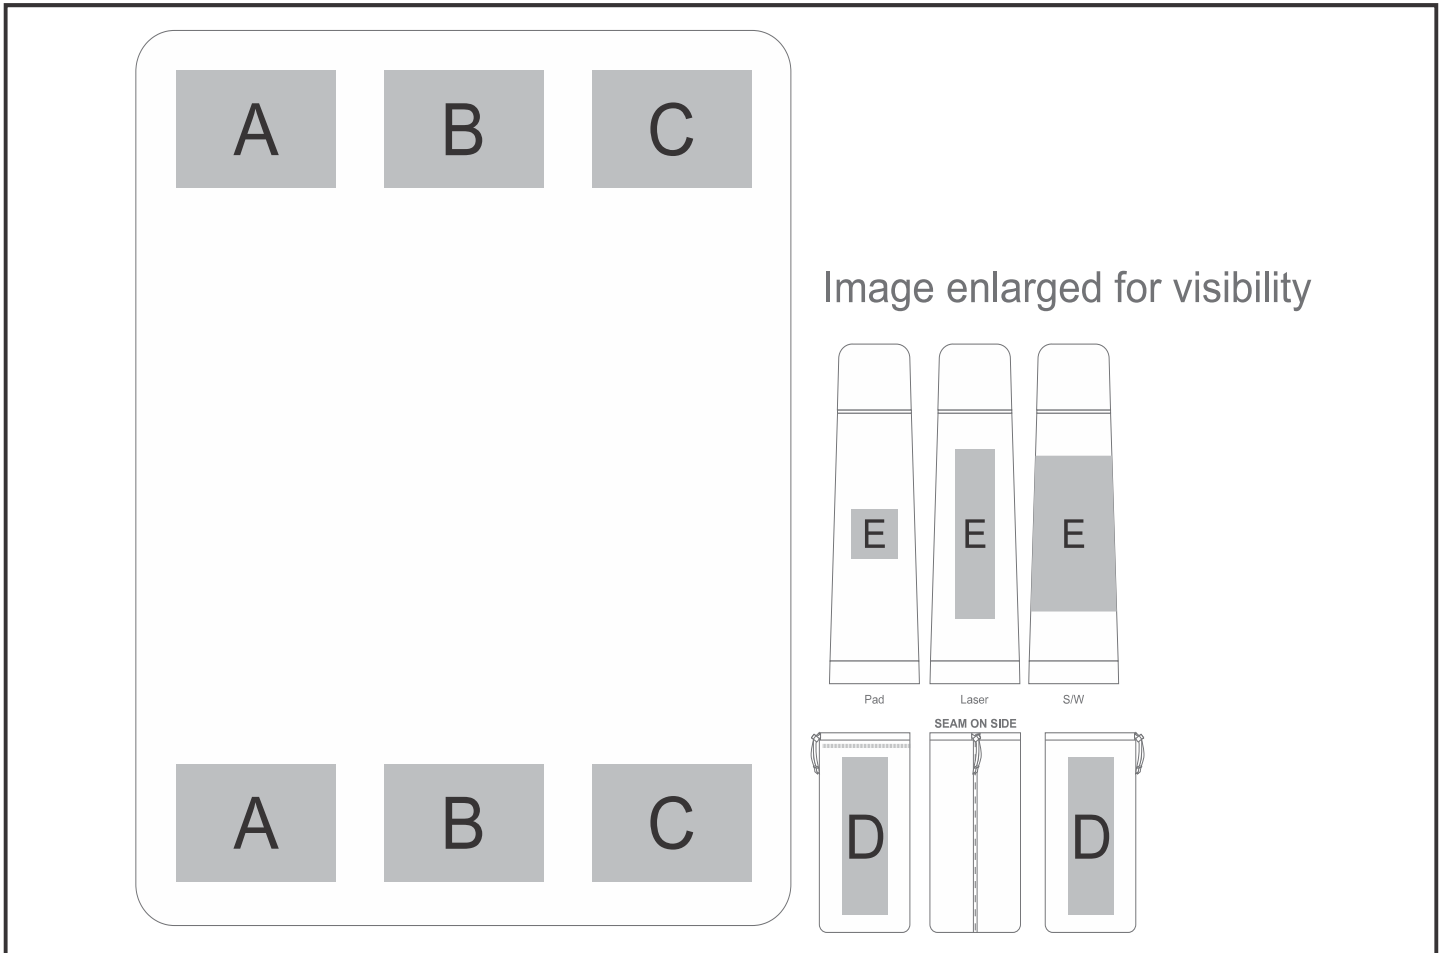

GH-YT-68-B

Yatta Charming Cuddle Hamper

Need to know:

- Includes 1-Colour 1-Position Screen Wrap or 1-Position Pad Print on Flask (setup fees apply)
- POS D: Can only brand Silver 877 C due to dye migration.
- Please note: On all thick materials like fleece & blankets, logos with fine detail or text, a block will be added in tonal thread to avoid artwork from sinking into the fabric.
- Due to the limitations in screen wrap we cannot brand 2 side branding opposite each other.
- **Laser Colour:** POS E: Silver

Branding Options:

Position	Branding Method (Branding Code)	No. of Colours	Dimension
A	Embroidery (EM-OTHER)	N/A	290mm wide x 200mm high
B	Embroidery (EM-OTHER)	N/A	290mm wide x 200mm high
C	Embroidery (EM-OTHER)	N/A	290mm wide x 200mm high
D	Screen Print (SB)	1 Colour	80mm wide x 260mm high

E	Screen Wrap (SW)	1 Colour	160mm wide x 110mm high
E	Pad Printing (PA)	4 Colours	35mm wide x 35mm high
E	Laser Engraving (LA)	N/A	30mm wide x 120mm high