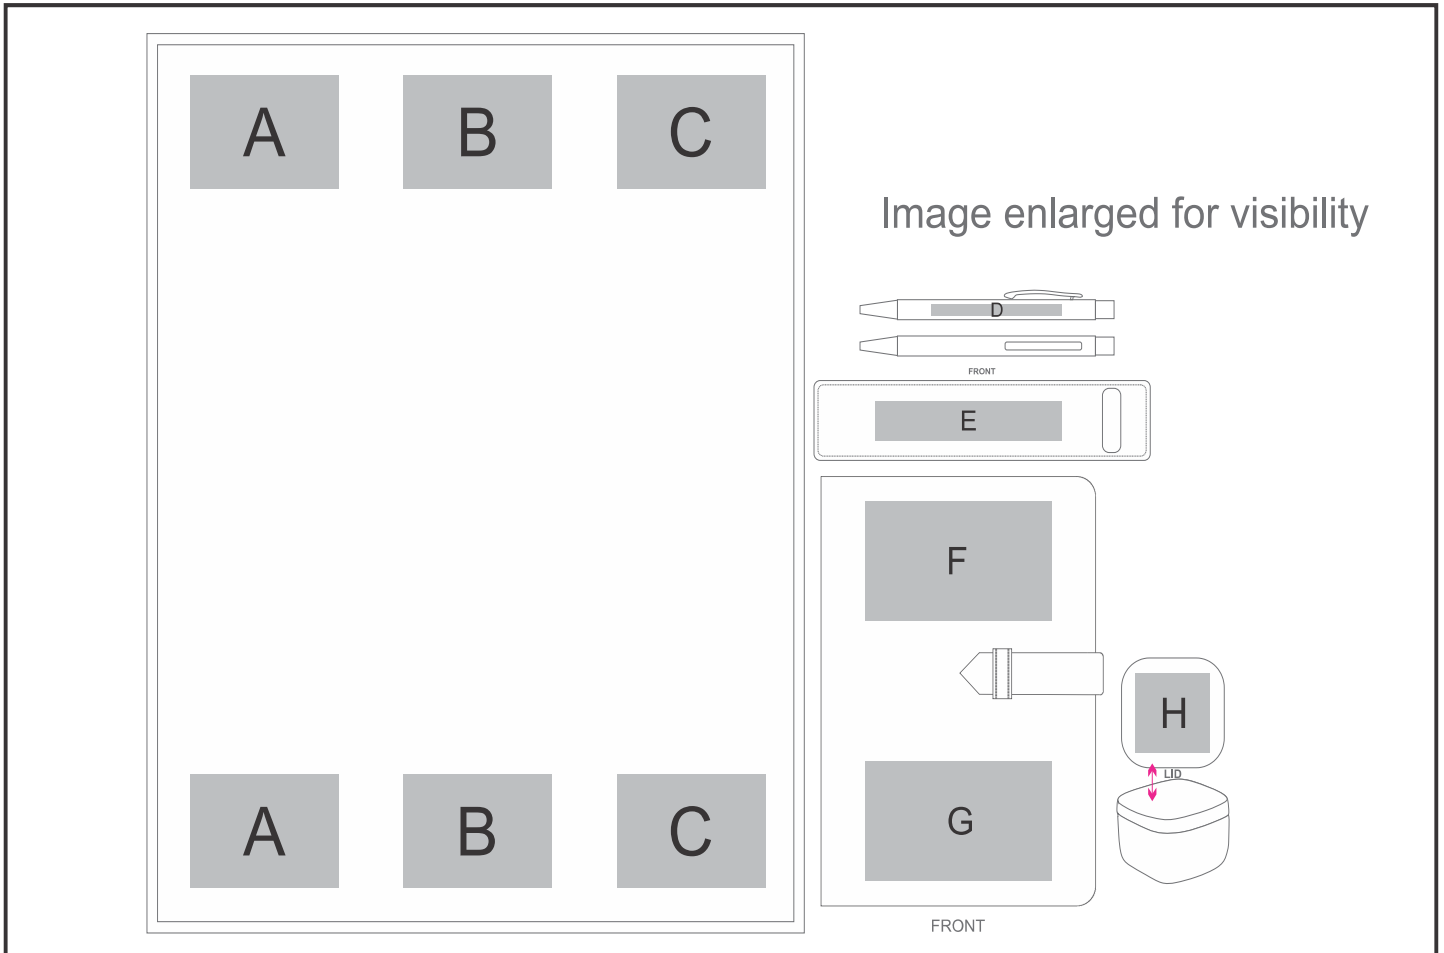

GH-YT-72-B

Yatta Mindful Moments Hamper

Need to know:

Includes 1-Position Laser Engraving on Pen & Candle AND 1-Colour 1-Position Screen Print on Pen Pouch & Notebook (setup fee applies)

- Please note: On all thick materials like fleece & blankets, logos with fine detail or text, a block will be added in tonal thread to avoid artwork from sinking into the fabric.
- Screen: Texture of the item will affect the print on Pen Pouch.
- No Solid blocks for Foiling.
- **Laser Colour:** POS D - Light Grey | POS H - Silver

Branding Options:

Position	Branding Method (Branding Code)	No. of Colours	Dimension
A	Embroidery (EM-OTHER)	N/A	280mm wide x 200mm high
B	Embroidery (EM-OTHER)	N/A	280mm wide x 200mm high
C	Embroidery (EM-OTHER)	N/A	280mm wide x 200mm high

D	Laser Engraving (LA)	N/A	70mm wide x 6mm high
E	Screen Print (SC)	1 Colour	100mm wide x 20mm high
F	Screen Print (SA)	2 Colours	100mm wide x 40mm high
F	Debossing (BOS-1)	N/A	100mm wide x 60mm high
F	Foiling (FL)	N/A	100mm wide x 60mm high
G	Screen Print (SA)	2 Colours	100mm wide x 40mm high
G	Debossing (BOS-1)	N/A	100mm wide x 60mm high
G	Foiling (FL)	N/A	100mm wide x 60mm high
H	Laser Engraving (LA)	N/A	40mm wide x 40mm high