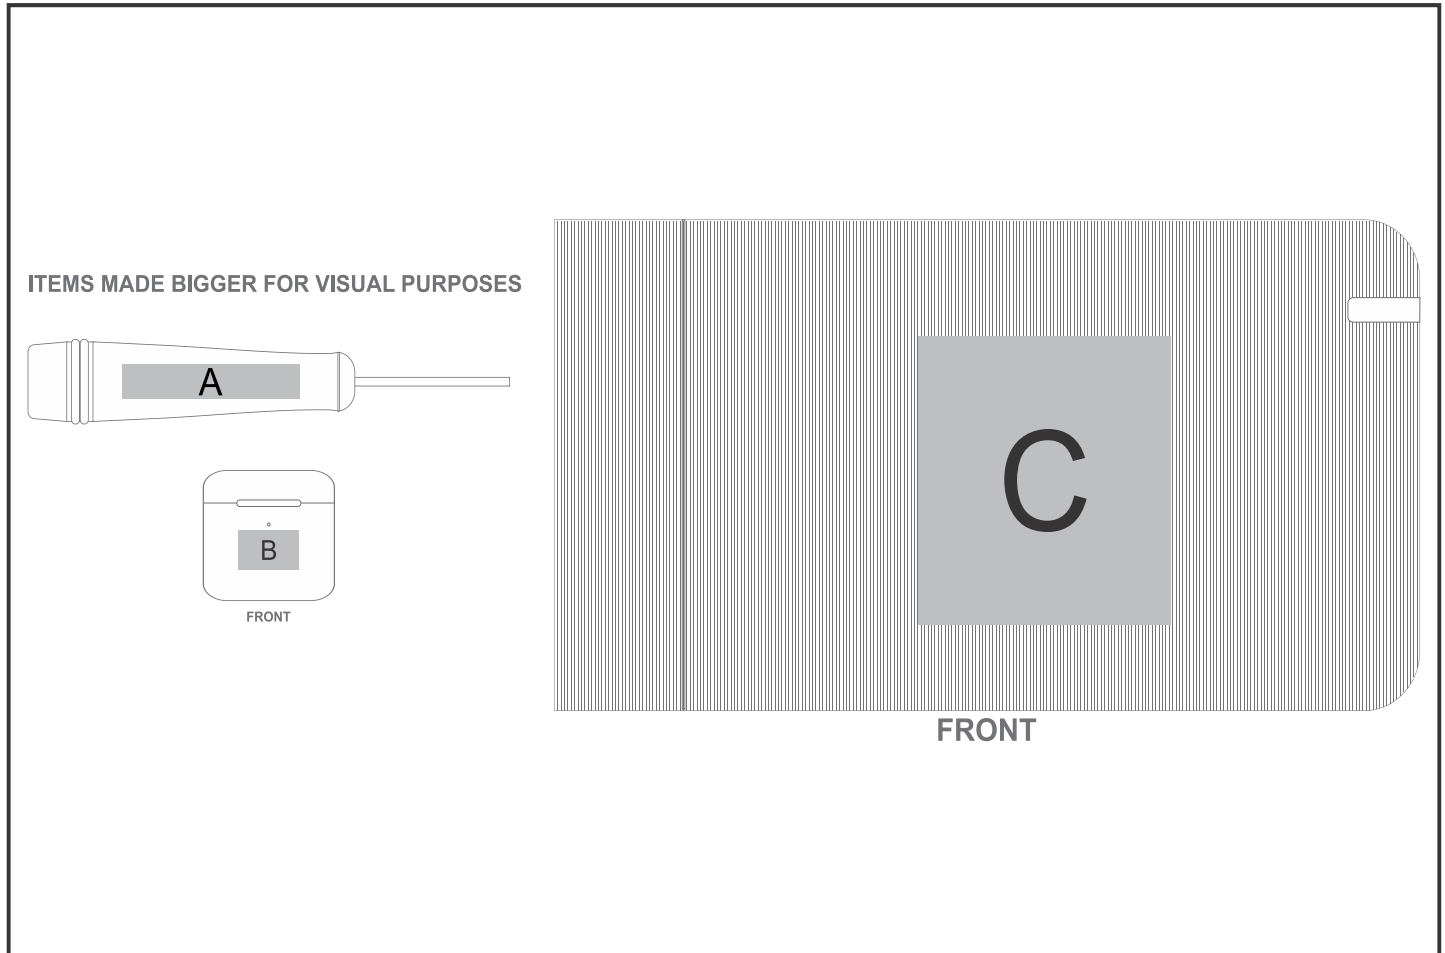

# GH-YT-82-B

Yatta Elegant Endurance Hamper

## Need to know:

- Includes 1-Colour, 1-Position Screen Print on Towel AND 1-Colour, 1-Position Pad Print on Skipping Rope AND 1-Colour 1-Position Pad Print OR 1-Position Direct Print on Earbuds (setup fees apply)
- No Large solid blocks for Screen and No fine details/text for Screen on towel
- **POS A:** Texture of the item will affect the print
- Both handles can be branded

## Branding Options:

Position	Branding Method (Branding Code)	No. of Colours	Dimension
A	Pad Printing (PB)	1 Colour	55mm wide x 10mm high
B	Pad Printing (PA)	4 Colours	20mm wide x 12mm high
B	Direct to Print (DP-A)	Full Colour	25mm wide x 20mm high
C	Screen Print (SC)	1 Colour	280mm wide x 300mm high
C	Digital Direct Transfer (DDT-D)	Full Colour	100mm wide x 74mm high
C	Digital Direct Transfer (DDT-A)	Full Colour	148mm wide x 105mm high

C	Digital Direct Transfer (DDT-B)	Full Colour	210mm wide x 148mm high
C	Digital Direct Transfer (DDT-C)	Full Colour	290mm wide x 200mm high