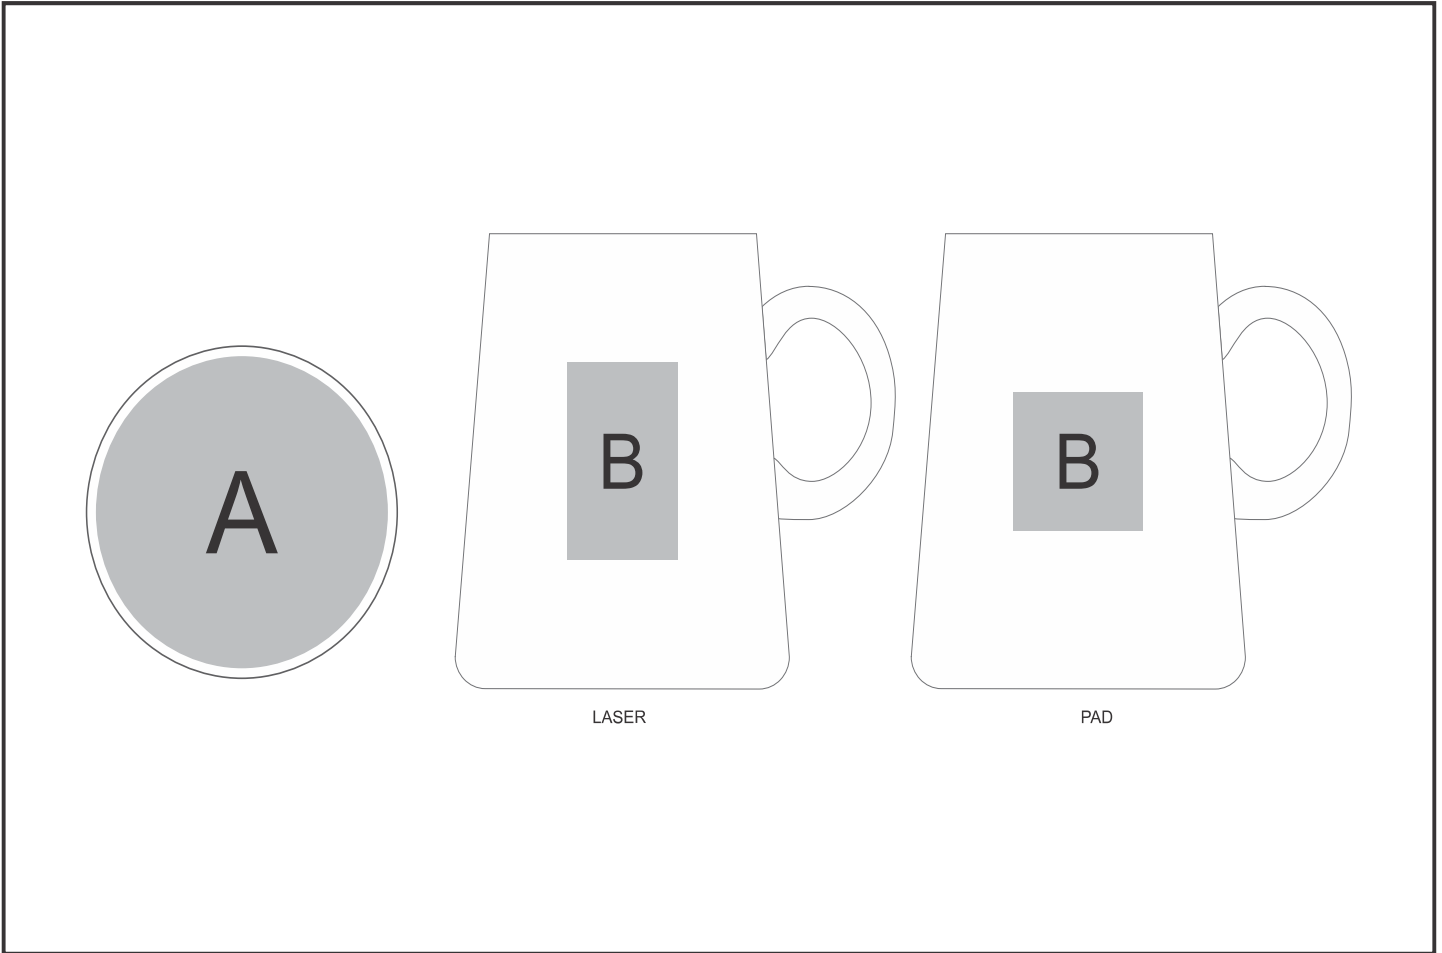

GH-YT-88-B

Yatta Bundled Bliss Hamper

Need to know:

- Includes 1-Position Laser Engraving on Coaster AND 1-Colour 1-Position Pad Print OR 1-Position Laser Engraving on Mug (setup fees apply)
- No Artwork with Solid Coverage will be branded for Laser on Mug.
- Texture of Item will affect the quality of Screen Print.
- Due to tonal variations in the wood the laser engraving will vary from one item to the next and will likely vary in the same item.
- **Laser Colour** - POS A: Tonal | POS B: White

Branding Options:

Position	Branding Method (Branding Code)	No. of Colours	Dimension
A	Screen Print (SA)	1 Colour	70mm wide x 70mm high
A	Pad Printing (PA)	4 Colours	50mm wide x 50mm high
A	Direct to Print (DP-A)	Full Colour	90mm wide x 90mm high
A	Laser Engraving (LC)	N/A	60mm wide x 60mm high

B	Pad Printing (PA)	4 Colours	35mm wide x 35mm high
B	Laser Engraving (LA)	N/A	30mm wide x 50mm high