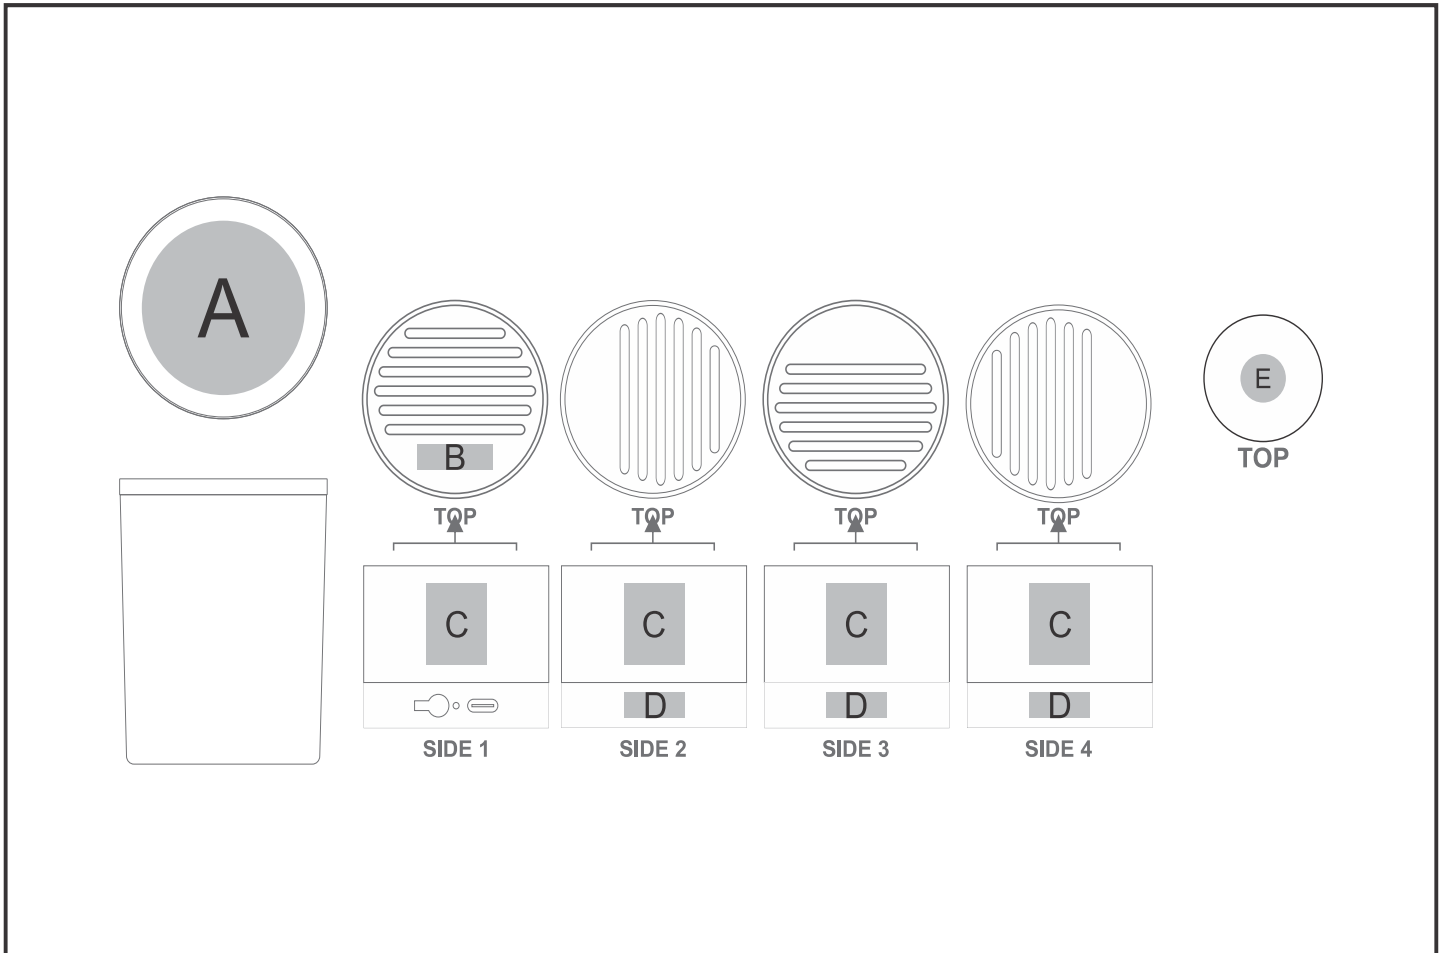

## Need to know:

Includes 1-Position Laser Engraving on Candle AND 1-Colour 1-Position Pad Print on Lip Balm AND 1-Position Laser Engraving OR Includes 1-Colour 1-Position Pad Print on Speaker (setup fees apply)

## Branding Options:

Position	Branding Method (Branding Code)	No. of Colours	Dimension
A	Screen Print (SA)	1 Colour	45mm wide x 45mm high
A	Pad Printing (PA)	4 Colours	40mm wide x 40mm high
A	Laser Engraving (LC)	N/A	55mm wide x 55mm high

B	Laser Engraving (LC)	N/A	25mm wide x 8mm high
---	----------------------	-----	----------------------

C	Pad Printing (PA)	4 Colours	35mm wide x 25mm high
---	-------------------	-----------	-----------------------

C	Laser Engraving (LB)	N/A	20mm wide x 25mm high
D	Laser Engraving (LC)	N/A	20mm wide x 8mm high
E	Pad Printing (PB)	2 Colours	15mm wide x 15mm high