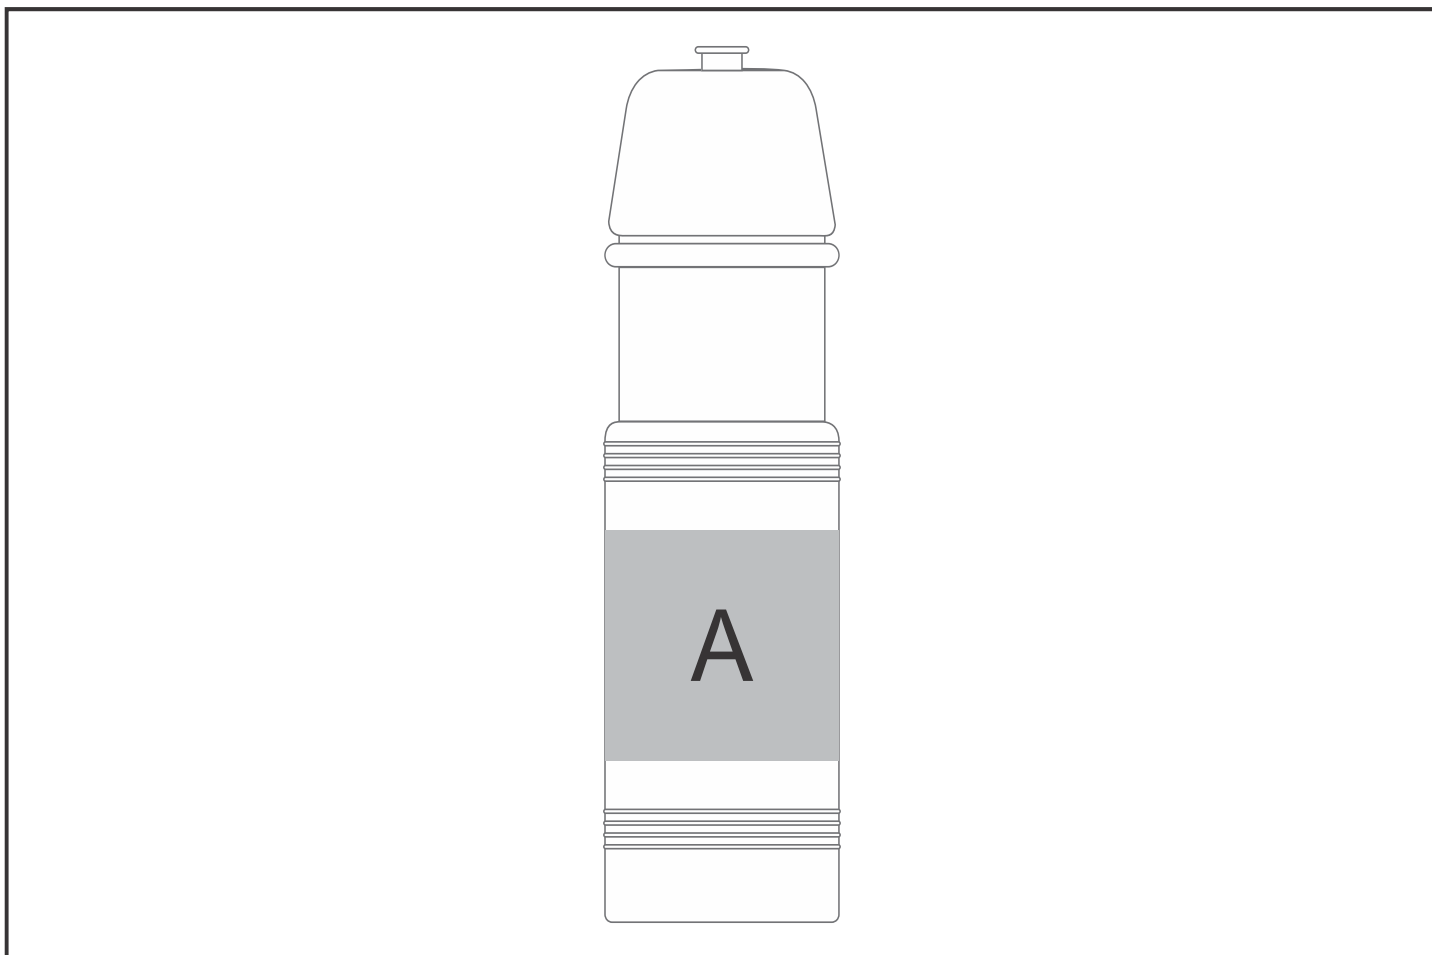

# GP-AL-29-B

Altitude Slipstream Plastic Water Bottle - 750ml

## Need to know:

- Includes 1-Colour, 1-Position Screen Wrap (setup fees apply)

## Branding Options:

| Position | Branding Method (Branding Code) | No. of Colours | Dimension              |
|----------|---------------------------------|----------------|------------------------|
| A        | Screen Wrap (SW)                | 1 Colour       | 200mm wide x 60mm high |