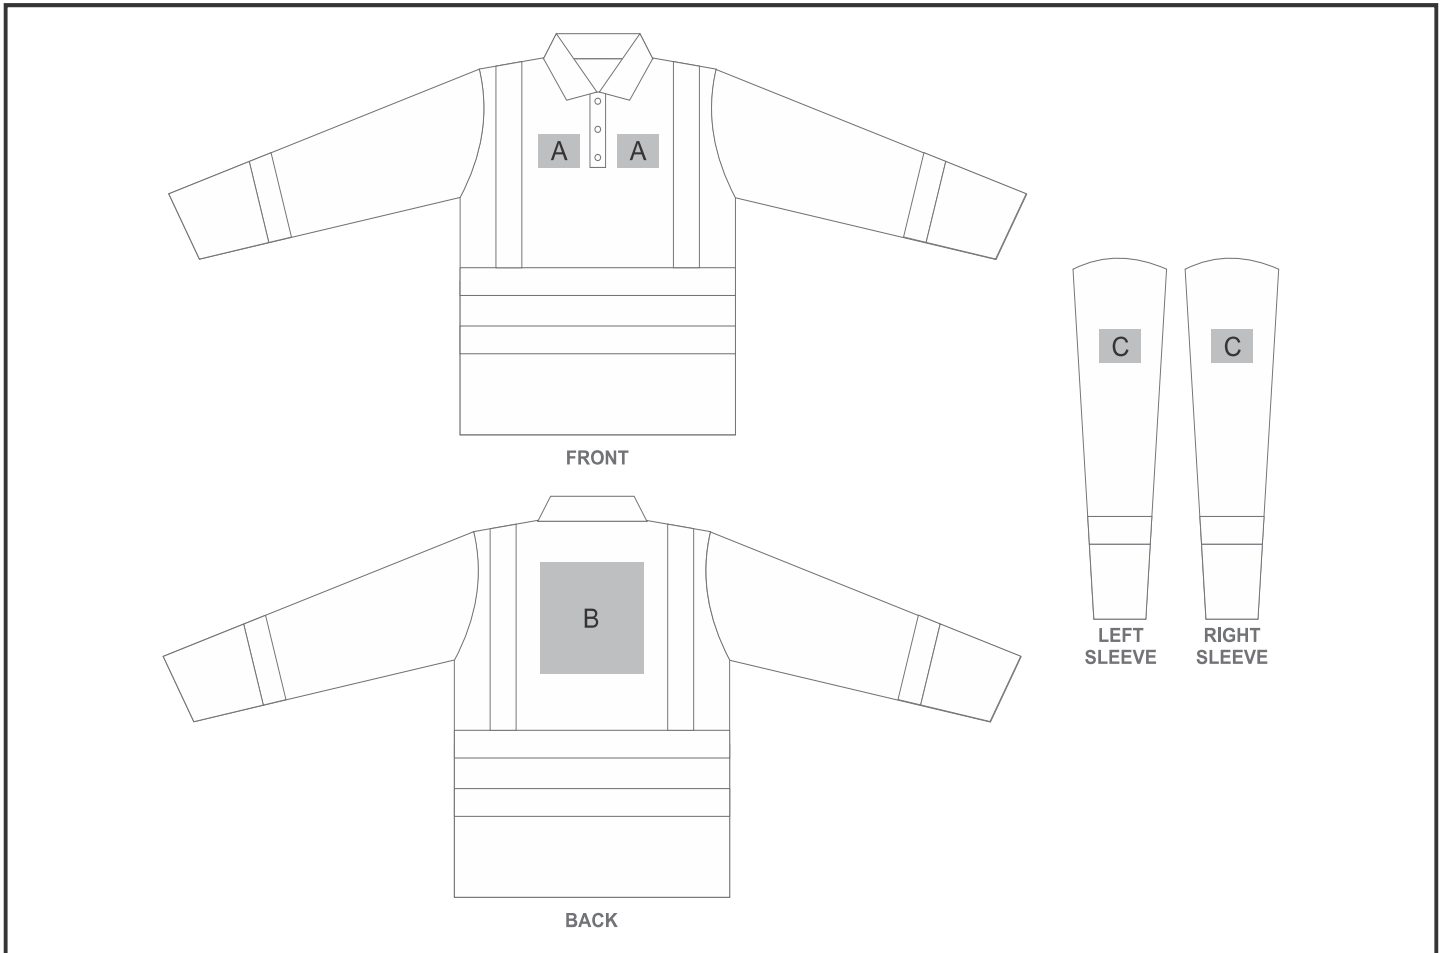

GS-AL-293-A

Long Sleeve Surveyor Two-Tone Hi-Viz Golf Shirt

Need to know:

Includes 1-Colour, 1-Position Screen Print (setup fees apply)

Branding Options:

Position	Branding Method (Branding Code)	No. of Colours	Dimension
A	Embroidery (EMB-A)	N/A	80mm wide x 60mm high
A	Screen Print (SB)	1 Colour	50mm wide x 50mm high
B	Embroidery (EMB-A)	N/A	200mm wide x 200mm high
B	Screen Print (SB)	1 Colour	150mm wide x 150mm high
C	Embroidery (EMB-A)	N/A	80mm wide x 60mm high
C	Screen Print (SB)	1 Colour	100mm wide x 30mm high