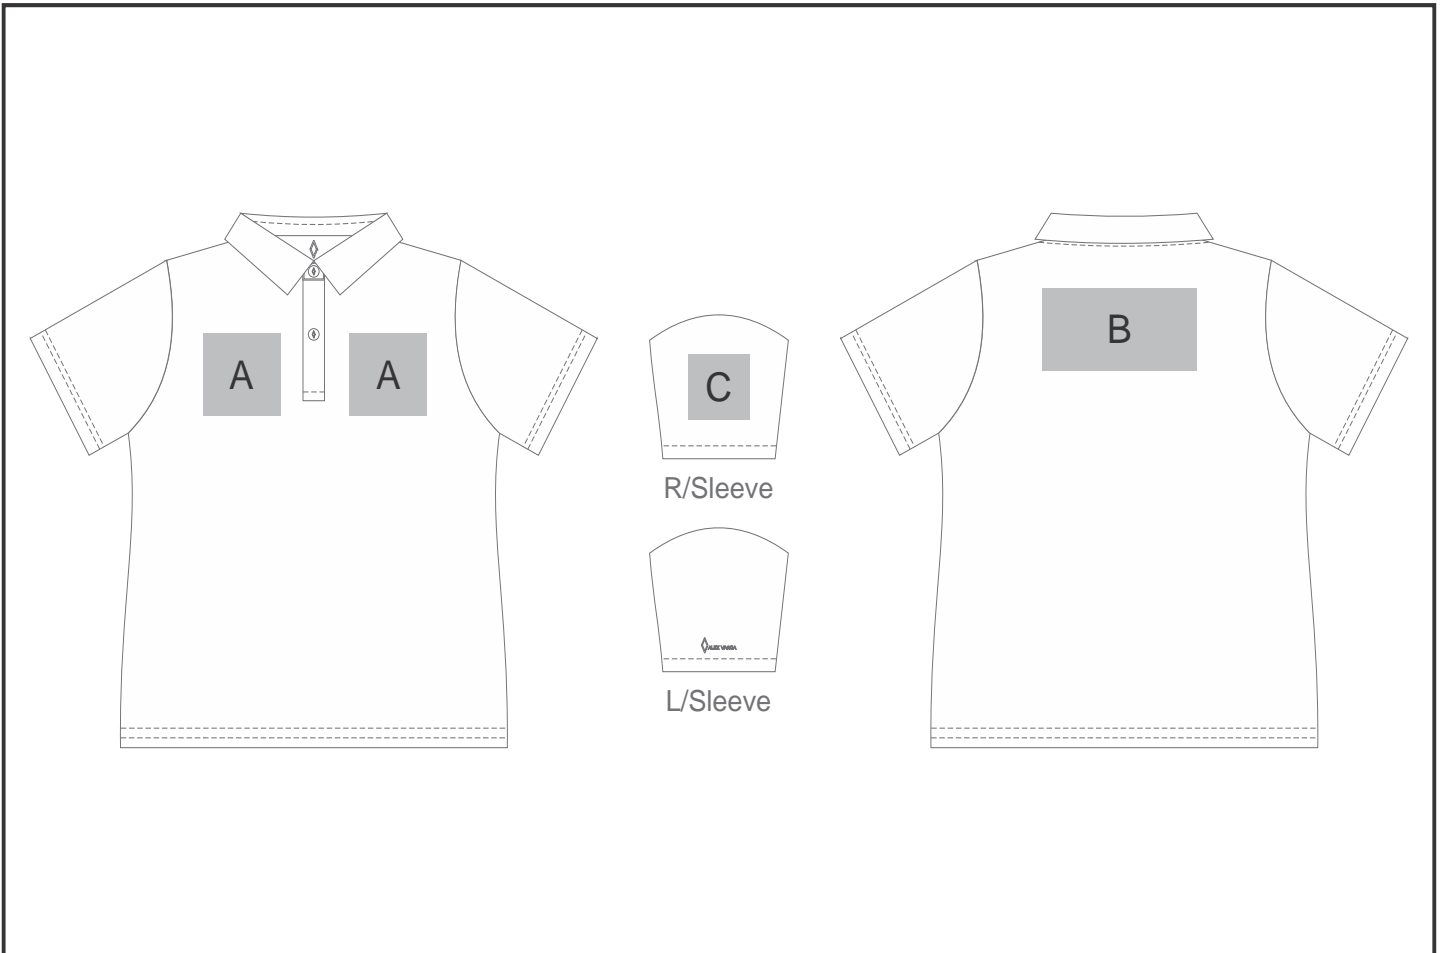

GS-AV-264-A

Ladies Alex Varga Skylla Golf Shirt

Need to know:

Includes 1-Position Digital Transfer OR Includes 1-Position Embroidery (setup fees apply)

- **EMB/DTC Inclusive Parameters:** Left/Right Chest or Back = 100mm x 100mm.
- EMB: Small Text May Not be Legible.
- No Screen Print Due to Texture of Item.

Branding Options:

Position	Branding Method (Branding Code)	No. of Colours	Dimension
A	Embroidery (EM-CLOTHING)	N/A	100mm wide x 100mm high
A	Digital Transfer Clothing A6 (DTC-A6)	Full Colour	100mm wide x 80mm high
A	Silicone (STP-A)	N/A	30mm wide x 30mm high
A	Silicone (STP-B)	N/A	50mm wide x 50mm high
A	Silicone (STP-C)	N/A	80mm wide x 80mm high
A	Silicone (STP-D)	N/A	100mm wide x 40mm high

B	Embroidery (EM-CLOTHING)	N/A	200mm wide x 200mm high
B	Digital Transfer Clothing A6 (DTC-A6)	Full Colour	148mm wide x 105mm high
B	Digital Transfer Clothing A5 (DTC-A5)	Full Colour	210mm wide x 148mm high
B	Digital Transfer Clothing A4 (DTC-A4)	Full Colour	290mm wide x 200mm high
B	Silicone (STP-A)	N/A	30mm wide x 30mm high
B	Silicone (STP-B)	N/A	50mm wide x 50mm high
B	Silicone (STP-C)	N/A	80mm wide x 80mm high
B	Silicone (STP-D)	N/A	110mm wide x 40mm high

C	Embroidery (EM-CLOTHING)	N/A	80mm wide x 60mm high
C	Digital Transfer Clothing A6 (DTC-A6)	Full Colour	80mm wide x 80mm high
C	Silicone (STP-A)	N/A	30mm wide x 30mm high
C	Silicone (STP-B)	N/A	50mm wide x 50mm high
C	Silicone (STP-C)	N/A	80mm wide x 80mm high