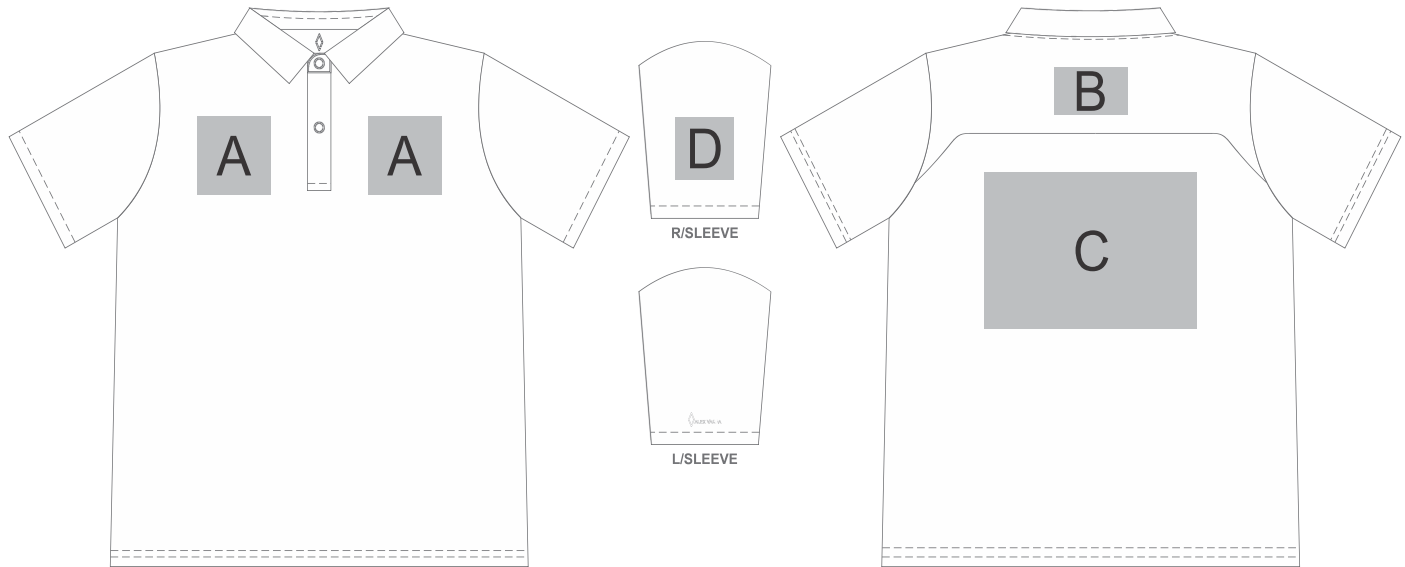

GS-AV-269-A

Mens Alex Varga Callidora Golf Shirt

Need to know:

Includes 1-Position Digital Transfer OR Includes 1-Position Embroidery (setup fees apply)

- **EMB/DTC Inclusive Parameters:** Left/Right Chest or Back = 100mm x 100mm.
- EMB: POS B - Pre Branded Logo on Inside will be Blocked/Covered.
- Deboss: Small/Thin Text will not be Visible.

Branding Options:

Position	Branding Method (Branding Code)	No. of Colours	Dimension
A	Embroidery (EM-CLOTHING)	N/A	100mm wide x 100mm high
A	Screen Print (SP)	1 Colour	100mm wide x 70mm high
A	Debossing (BOS-C)	N/A	100mm wide x 30mm high
A	Digital Transfer Clothing A6 (DTC-A6)	Full Colour	100mm wide x 80mm high
A	Silicone (STP-A)	N/A	30mm wide x 30mm high
A	Silicone (STP-B)	N/A	50mm wide x 50mm high
A	Silicone (STP-C)	N/A	80mm wide x 80mm high
A	Silicone (STP-D)	N/A	100mm wide x 40mm high
B	Embroidery (EM-CLOTHING)	N/A	100mm wide x 60mm high

C	Embroidery (EM-CLOTHING)	N/A	200mm wide x 200mm high
C	Screen Print (SP)	1 Colour	220mm wide x 200mm high
C	Debossing (BOS-C)	N/A	150mm wide x 150mm high
C	Digital Transfer Clothing A6 (DTC-A6)	Full Colour	148mm wide x 105mm high
C	Digital Transfer Clothing A5 (DTC-A5)	Full Colour	210mm wide x 148mm high
C	Digital Transfer Clothing A4 (DTC-A4)	Full Colour	290mm wide x 200mm high
C	Silicone (STP-A)	N/A	30mm wide x 30mm high
C	Silicone (STP-B)	N/A	50mm wide x 50mm high
C	Silicone (STP-C)	N/A	80mm wide x 80mm high
C	Silicone (STP-D)	N/A	120mm wide x 40mm high

D	Embroidery (EM-CLOTHING)	N/A	80mm wide x 60mm high
D	Screen Print (SP)	1 Colour	100mm wide x 40mm high
D	Debossing (BOS-C)	N/A	60mm wide x 30mm high
D	Digital Transfer Clothing A6 (DTC-A6)	Full Colour	80mm wide x 80mm high
D	Silicone (STP-A)	N/A	30mm wide x 30mm high
D	Silicone (STP-B)	N/A	50mm wide x 50mm high
D	Silicone (STP-C)	N/A	80mm wide x 80mm high