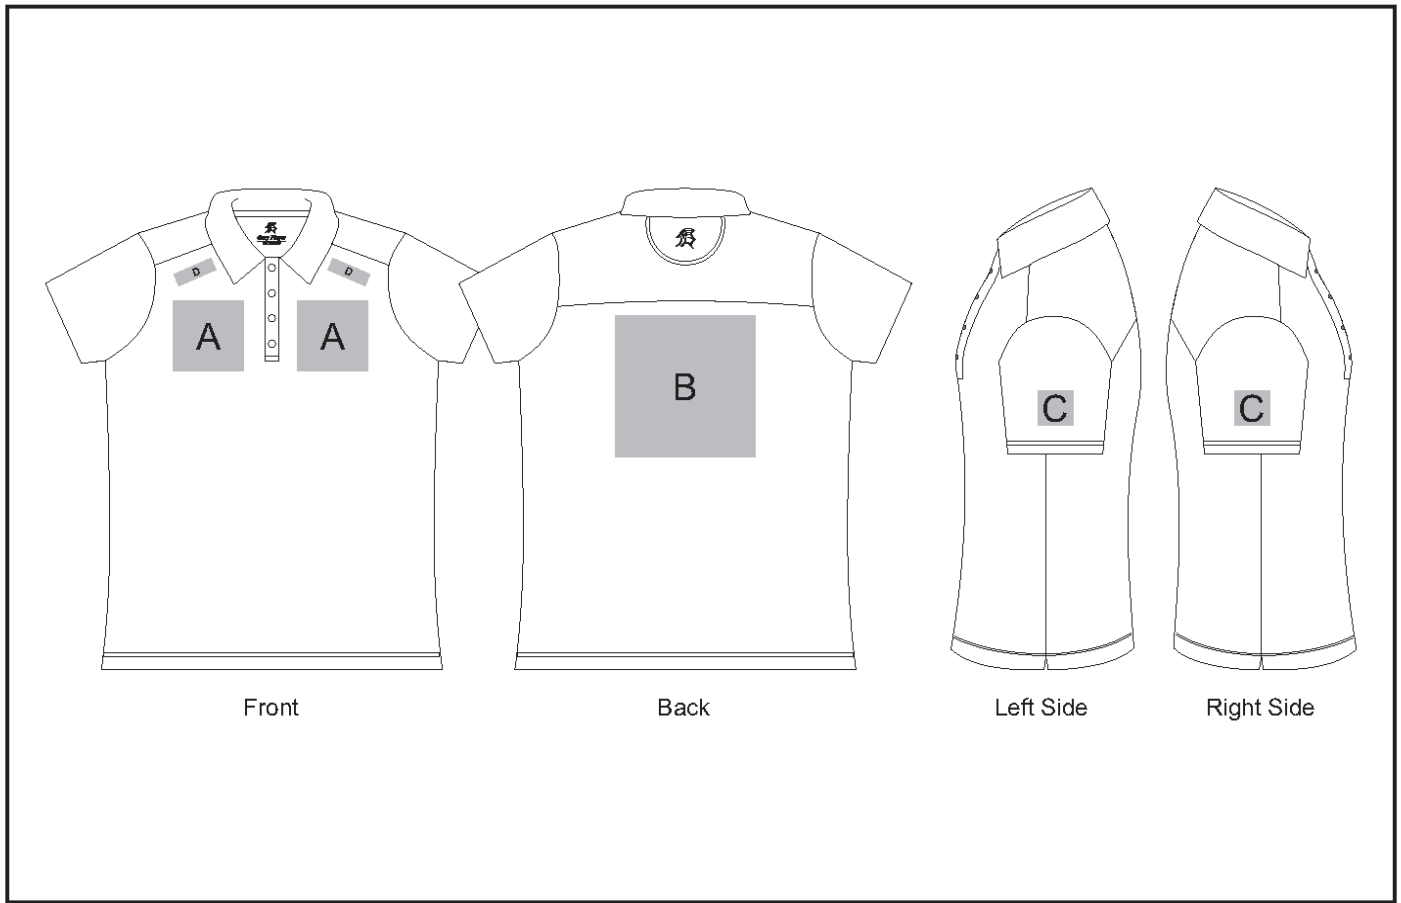

GP-9301

Ladies Sterling Ridge Golf Shirt

Need to know:

Branding Options:

Position	Branding Method (Branding Code)	No. of Colours	Dimension
A	Embroidery (EM-CLOTHING)		100mm wide x 100mm high
A	Digital Transfer Clothing A6 (DTC-A6)	Full Colour	100mm wide x 100mm high
B	Embroidery (EM-CLOTHING)		200mm wide x 200mm high
B	Digital Transfer Clothing A6 (DTC-A6)	Full Colour	105mm wide x 148mm high
B	Digital Transfer Clothing A5 (DTC-A5)	Full Colour	210mm wide x 148mm high
C	Embroidery (EM-CLOTHING)		50mm wide x 50mm high
C	Digital Transfer Clothing A6 (DTC-A6)	Full Colour	50mm wide x 50mm high