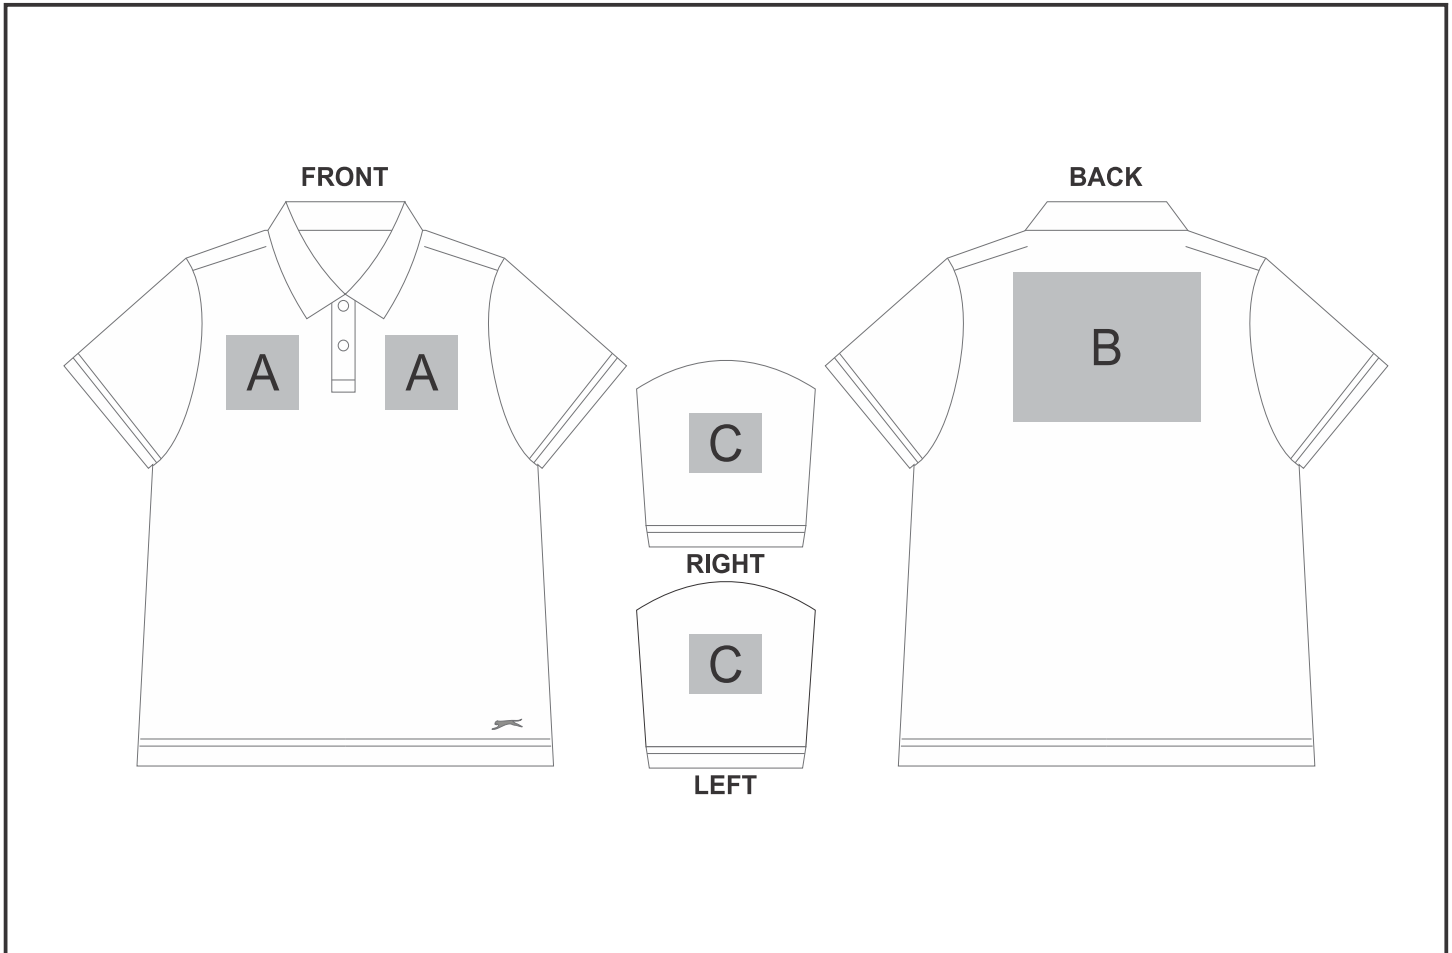

SLAZ-11406

Mens Volition Golf Shirt

Also available in
**LOGO
24**
Check Logo24
guide and t's & c's

Need to know:

Includes 1-Position Embroidery OR 1-Position Digital Transfer OR 1-Position Deboss OR 1-Position Laser Engraving (setup fee applies)

- Sublimation offered on White garments only.
- **DTC/EMB inclusive Parameters:** Left/Right Chest or Back = 100mm x 100mm
- Laser colour: Tonal

Branding Options:

Position	Branding Method (Branding Code)	No. of Colours	Dimension
A	Embroidery (EM-CLOTHING)	N/A	100mm wide x 100mm high
A	Digital Transfer T-shirts A6 (DTC-T1)	Full Colour	100mm wide x 100mm high
A	Screen Print (SA)	6 Colours	100mm wide x 80mm high
A	Laser Engraving (LG)	N/A	100mm wide x 80mm high
A	Debossing Clothing (BOS-C)	N/A	100mm wide x 60mm high

A	Sublimation (SUB-A)	Full Colour	100mm wide x 80mm high
A	Silicone (STP-A)	N/A	30mm wide x 30mm high
A	Silicone (STP-B)	N/A	50mm wide x 50mm high
A	Silicone (STP-C)	N/A	80mm wide x 80mm high
A	Silicone (STP-D)	N/A	100mm wide x 40mm high

B	Embroidery (EM-CLOTHING)	N/A	200mm wide x 200mm high
B	Digital Transfer T-shirts A6 (DTC-T1)	Full Colour	148mm wide x 105mm high
B	Digital Transfer T-shirts A5 (DTC-T2)	Full Colour	210mm wide x 148mm high
B	Screen Print (SA)	6 Colours	260mm wide x 200mm high
B	Sublimation (SUB-A)	1 Colour	100mm wide x 80mm high
B	Silicone (STP-A)	N/A	30mm wide x 30mm high
B	Silicone (STP-B)	N/A	50mm wide x 50mm high
B	Silicone (STP-C)	N/A	80mm wide x 80mm high
B	Silicone (STP-D)	N/A	120mm wide x 40mm high