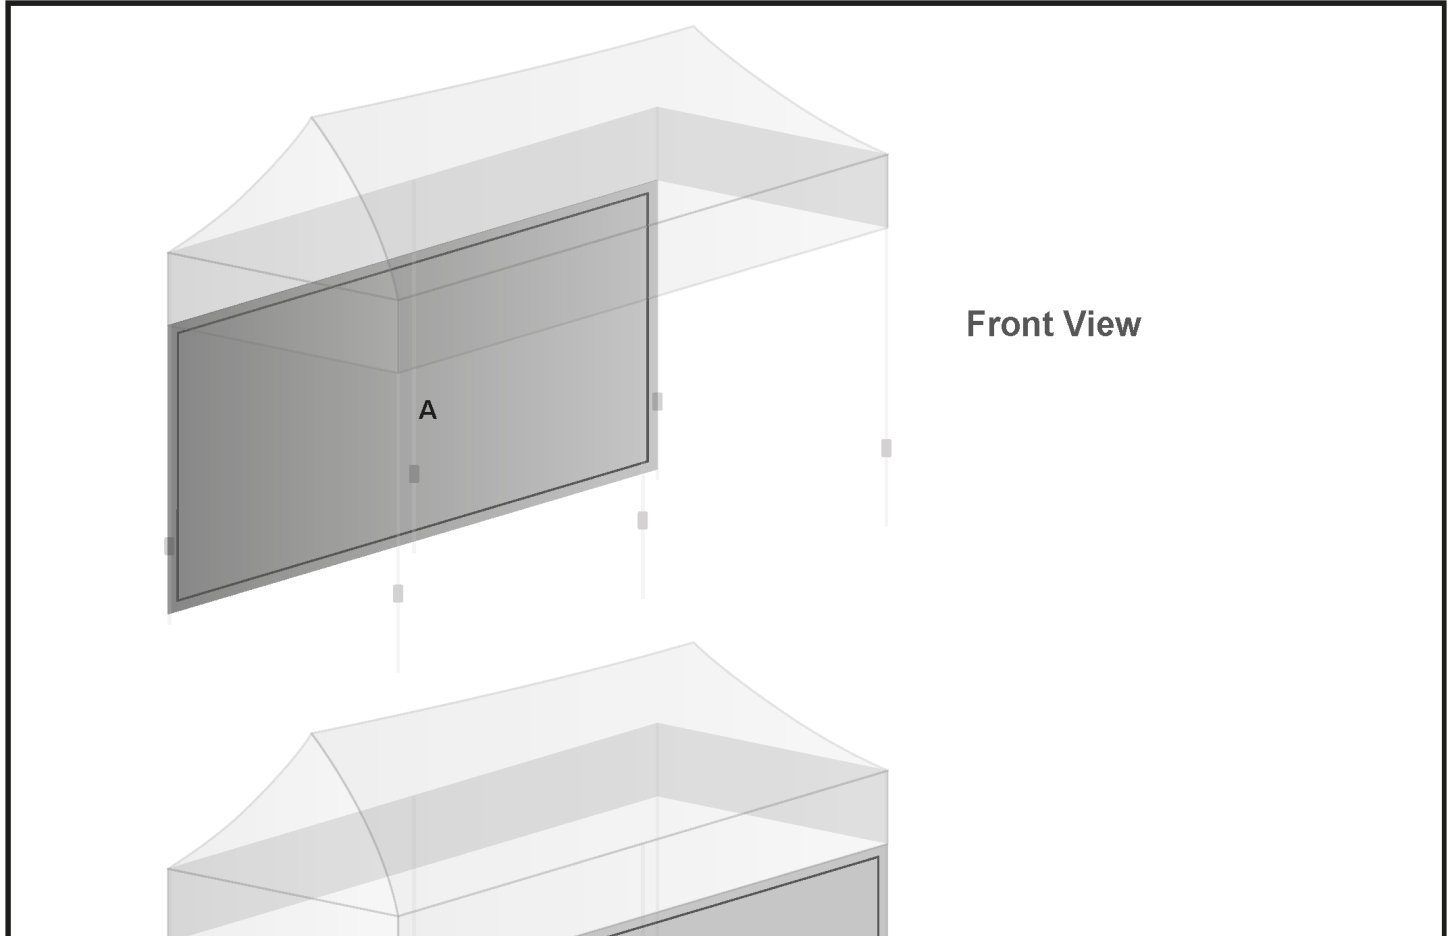

SKIN-2082

Ovation Gazebo 4.5 x 3m Long Side Full Wall

Need to know:

Branding Options:

| Position | Branding Method (Branding Code) | No. of Colours | Dimension |
|----------|---------------------------------|----------------|---------------------------|
| A | Digital Display (DD) | Full Colour | 4676mm wide x 2060mm high |