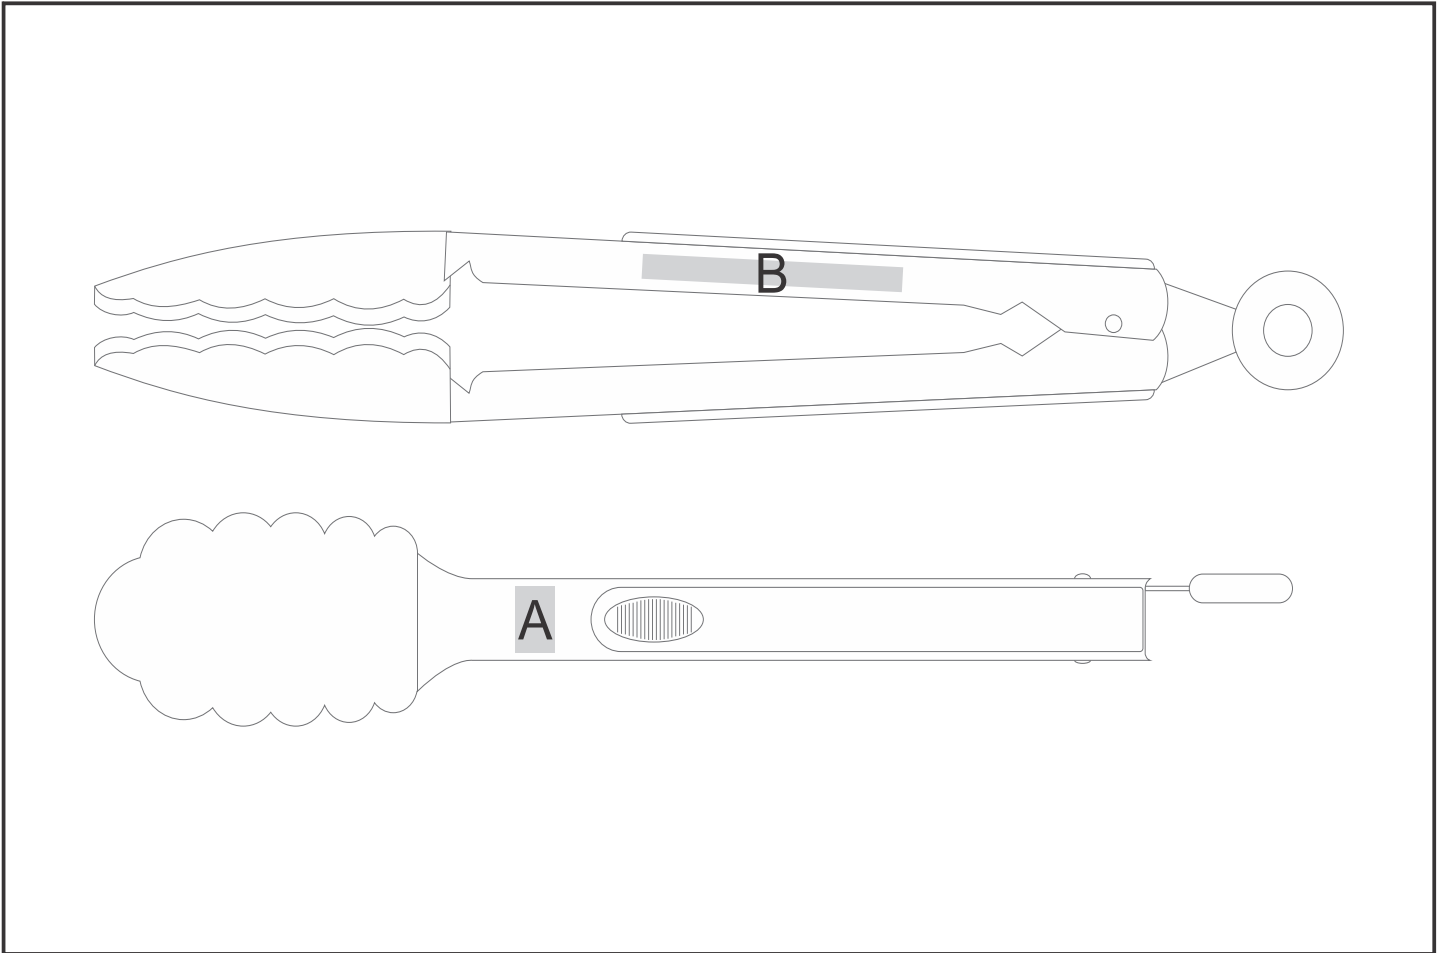

IDEA-5106

Altitude Happy Chef Tongs

Need to know:

Includes 1-Position Laser Engraving (setup fee applies)

- **Laser Colour:** POS A & B - Brown

Branding Options:

Position	Branding Method (Branding Code)	No. of Colours	Dimension
A	Laser Engraving (LA)	N/A	7mm wide x 12mm high
B	Laser Engraving (LA)	N/A	60mm wide x 4mm high