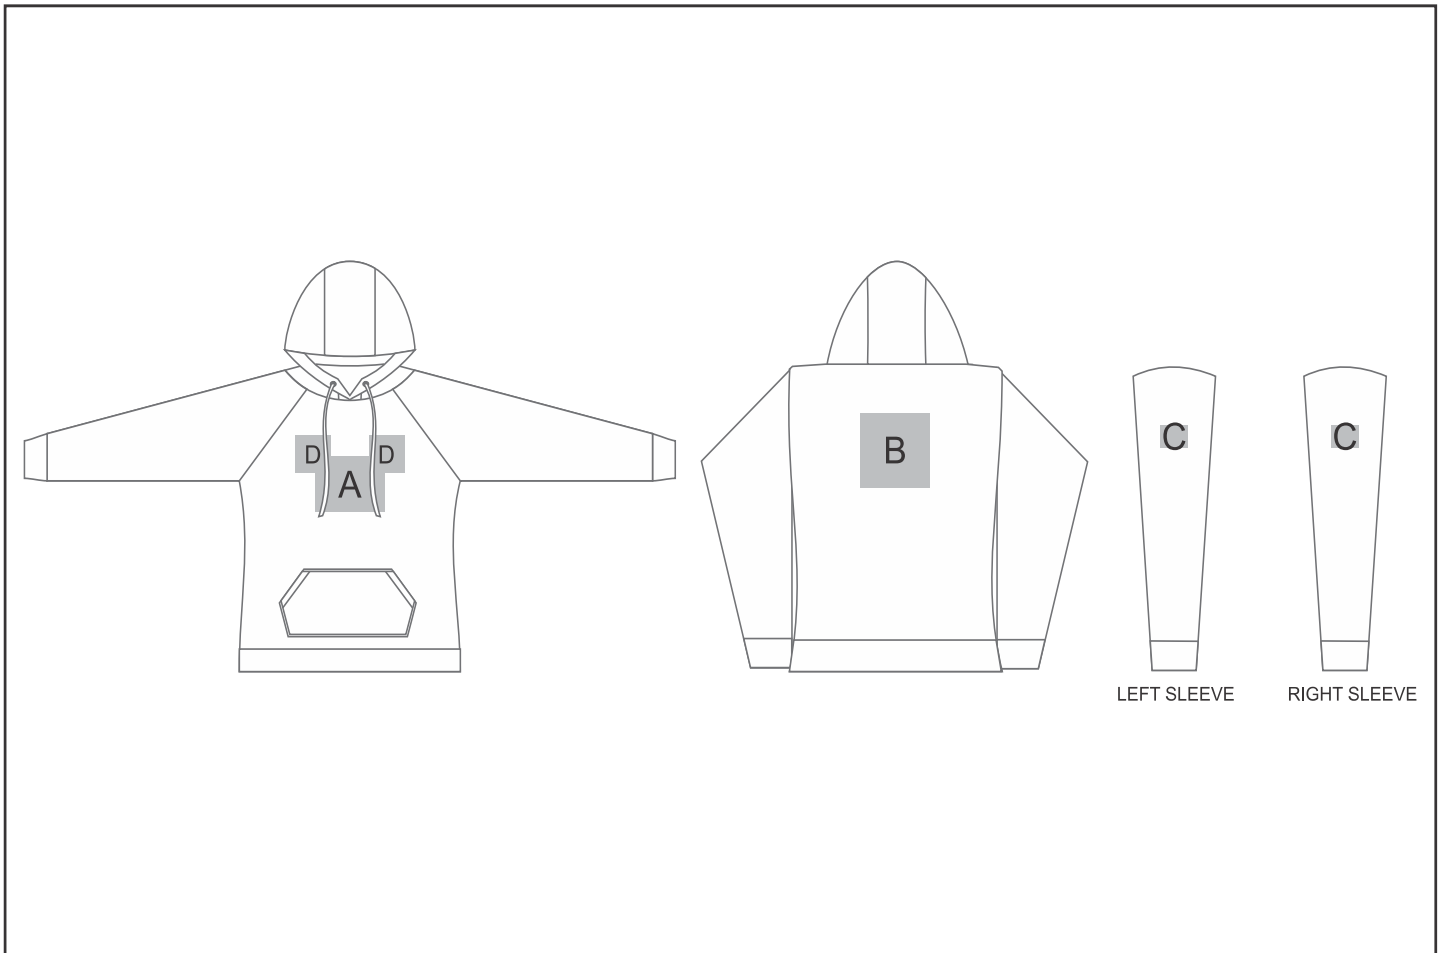

ALT-EHDL

Ladies Essential Hooded Sweater

Need to know:

Includes 1-Position Digital Transfer (setup fee applies)

- **DTC/EMB inclusive Parameters:** Left/Right Chest or Back = 100mm x 100mm

Branding Options:

Position	Branding Method (Branding Code)	No. of Colours	Dimension
A	Embroidery (EMB-A)	N/A	200mm wide x 200mm high
A	Screen Print (SB)	6 Colours	200mm wide x 200mm high
A	Digital Transfer Clothing A6 (DTC-A6)	Full Colour	148mm wide x 105mm high
A	Digital Transfer Clothing A5 (DTC-A5)	Full Colour	200mm wide x 148mm high
A	Digital Transfer Clothing A4 (DTC-A4)	Full Colour	290mm wide x 200mm high

B	Embroidery (EMB-A)	N/A	200mm wide x 200mm high
B	Screen Print (SB)	6 Colours	260mm wide x 200mm high
B	Digital Transfer Clothing A6 (DTC-A6)	Full Colour	148mm wide x 105mm high

B	Digital Transfer Clothing A5 (DTC-A5)	Full Colour	210mm wide x 148mm high
B	Digital Transfer Clothing A4 (DTC-A4)	Full Colour	290mm wide x 200mm high
B	Silicone (STP-A)	N/A	30mm wide x 30mm high
B	Silicone (STP-B)	N/A	50mm wide x 50mm high
B	Silicone (STP-C)	N/A	80mm wide x 80mm high
B	Silicone (STP-D)	N/A	120mm wide x 40mm high

D	Embroidery (EMB-A)	N/A	100mm wide x 100mm high
D	Screen Print (SB)	6 Colours	100mm wide x 60mm high
D	Digital Transfer Clothing A6 (DTC-A6)	Full Colour	100mm wide x 100mm high
D	Silicone (STP-A)	N/A	30mm wide x 30mm high
D	Silicone (STP-B)	N/A	50mm wide x 50mm high
D	Silicone (STP-C)	N/A	80mm wide x 80mm high
D	Silicone (STP-D)	N/A	100mm wide x 40mm high