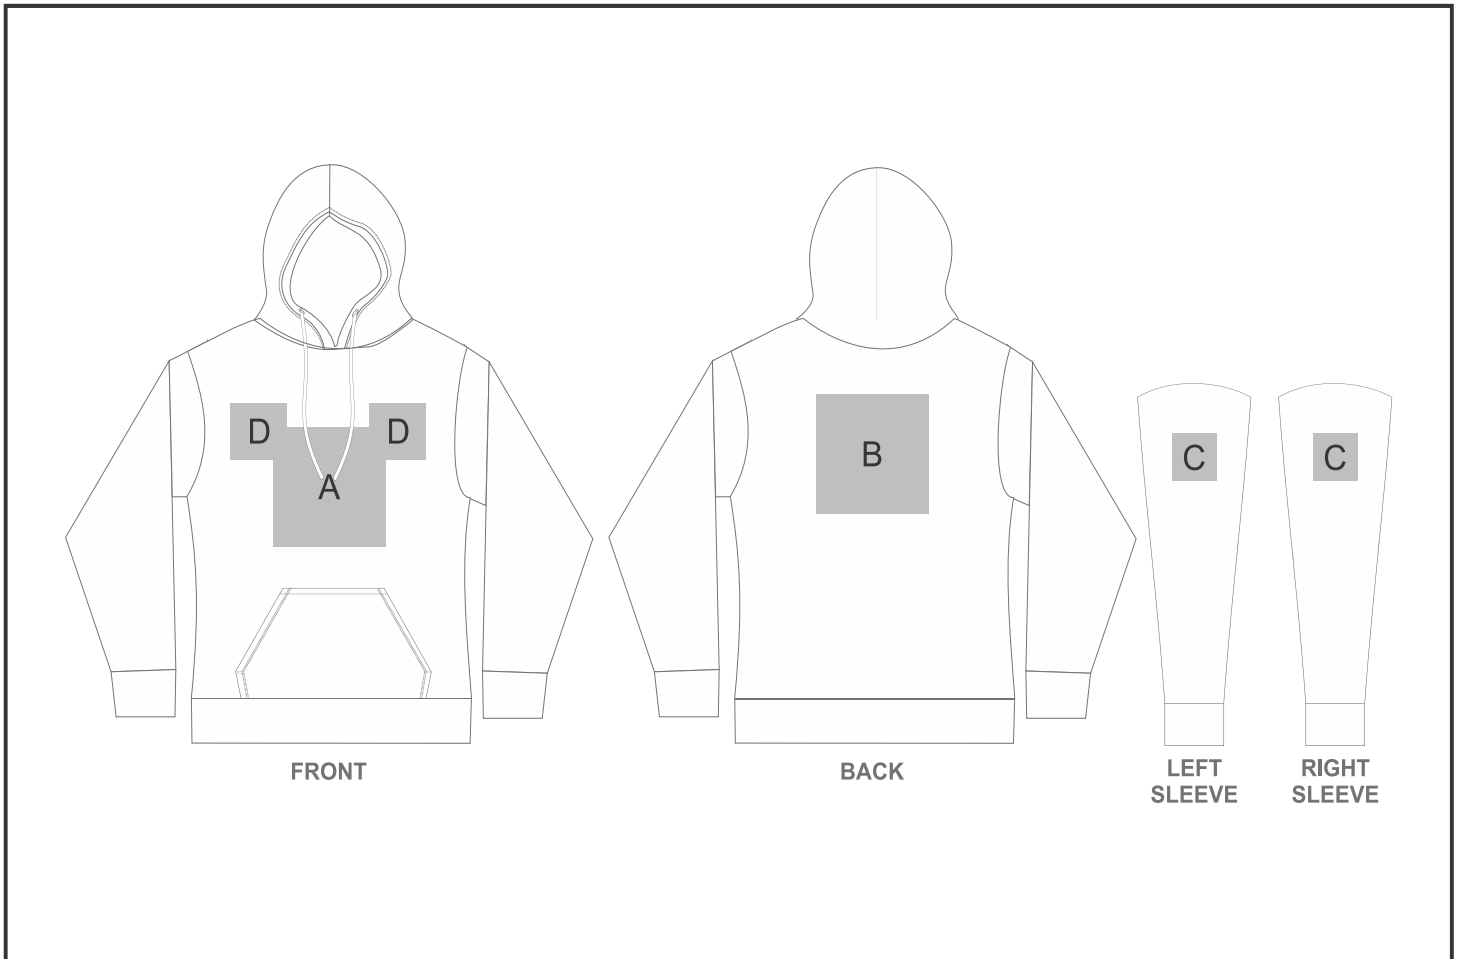

HO-UB-20-A

Ladies Dawson Polar Fleece Hooded Sweater

Need to know:

- Includes 1-Position Embroidery (setup fee applies)

- **EMB inclusive parameters:** Left/Right Chest or Back = 100mm x 100mm

Branding Options:

Position	Branding Method (Branding Code)	No. of Colours	Dimension
A	Embroidery (EM-CLOTHING)	N/A	200mm wide x 200mm high
B	Embroidery (EM-CLOTHING)	N/A	200mm wide x 200mm high
C	Embroidery (EM-CLOTHING)	N/A	80mm wide x 60mm high
D	Embroidery (EM-CLOTHING)	N/A	100mm wide x 100mm high