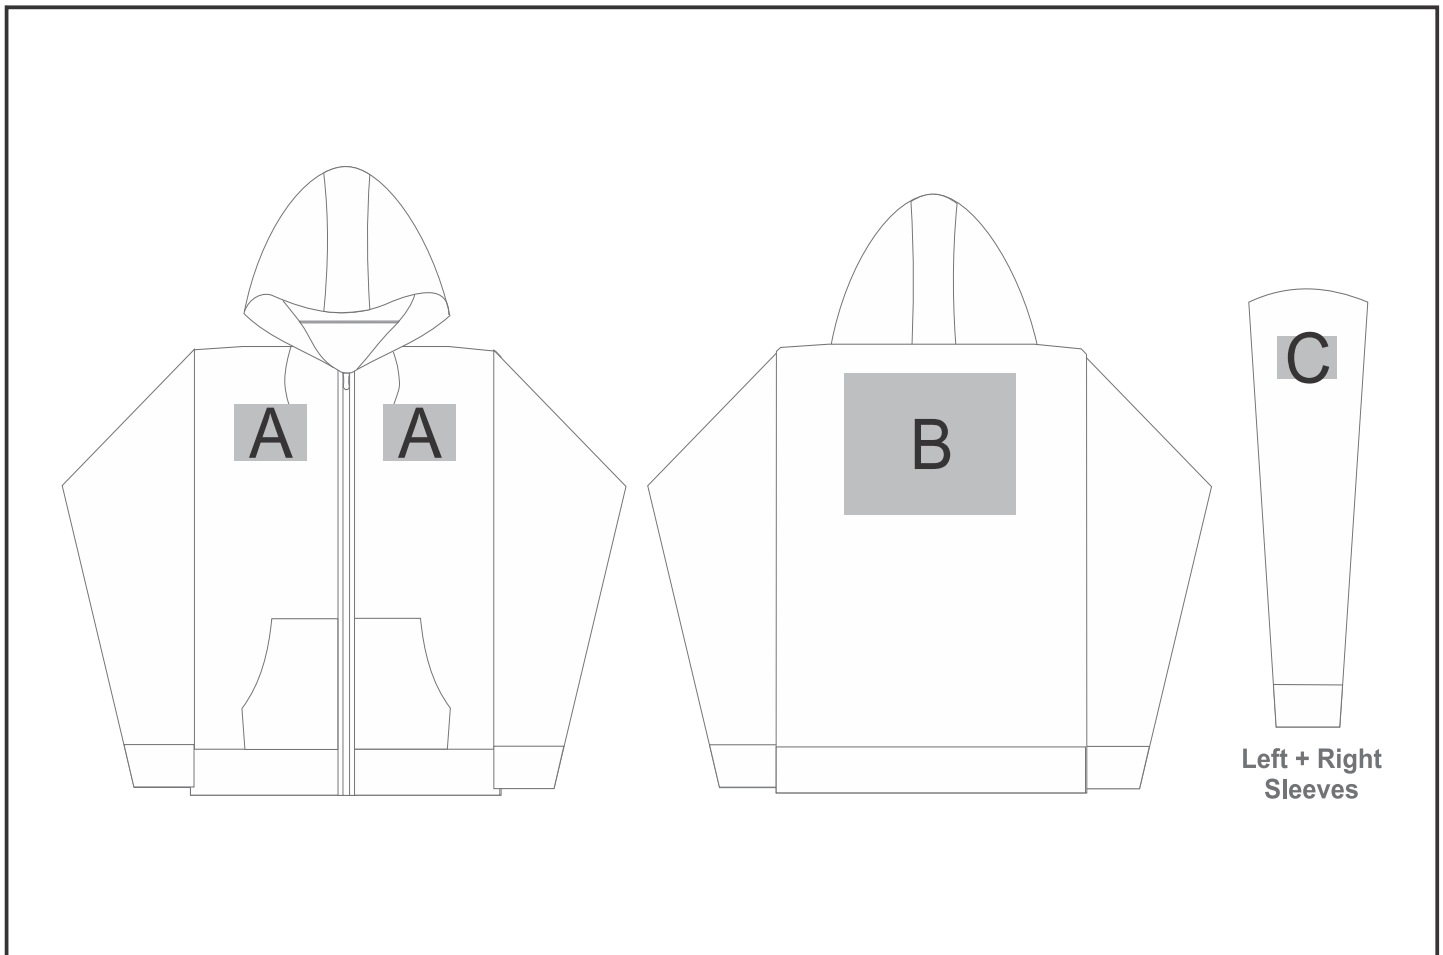

BAS-3428

Mens Bravo Hooded Sweater

Need to know:

Includes 1-Position Embroidery OR 1-Position Digital Transfer (setup fee applies)

- **EMB/DTC inclusive parameters:** Left/Right Chest or Back = 100mm x 100mm
- NB: Inclusive Branding is NOT applicable to Items marked as Reduced to Clear.
- Cannot guarantee a 100% straight branding on any clothing item with check or stripe detail.

Branding Options:

Position	Branding Method (Branding Code)	No. of Colours	Dimension
A	Embroidery (EM-CLOTHING)	N/A	100mm wide x 100mm high
A	Screen Print (SB)	6 Colours	100mm wide x 80mm high
A	Digital Transfer Clothing A6 (DTC-A6)	Full Colour	100mm wide x 100mm high
A	Silicone (STP-A)	N/A	30mm wide x 30mm high
A	Silicone (STP-B)	N/A	50mm wide x 50mm high
A	Silicone (STP-C)	N/A	80mm wide x 80mm high
A	Silicone (STP-D)	N/A	100mm wide x 40mm high

B	Embroidery (EM-CLOTHING)	N/A	200mm wide x 200mm high
---	--------------------------	-----	-------------------------

B	Screen Print (SB)	6 Colours	200mm wide x 200mm high
B	Digital Transfer Clothing A6 (DTC-A6)	Full Colour	105mm wide x 148mm high
B	Digital Transfer Clothing A5 (DTC-A5)	Full Colour	210mm wide x 148mm high
B	Digital Transfer Clothing A4 (DTC-A4)	Full Colour	200mm wide x 290mm high
B	Silicone (STP-A)	N/A	30mm wide x 30mm high
B	Silicone (STP-B)	N/A	50mm wide x 50mm high
B	Silicone (STP-C)	N/A	80mm wide x 80mm high
B	Silicone (STP-D)	N/A	120mm wide x 40mm high

C	Embroidery (EM-CLOTHING)	N/A	80mm wide x 60mm high
C	Screen Print (SB)	6 Colours	60mm wide x 60mm high
C	Digital Transfer Clothing A6 (DTC-A6)	Full Colour	80mm wide x 80mm high
C	Silicone (STP-A)	N/A	30mm wide x 30mm high
C	Silicone (STP-B)	N/A	50mm wide x 50mm high
C	Silicone (STP-C)	N/A	80mm wide x 80mm high