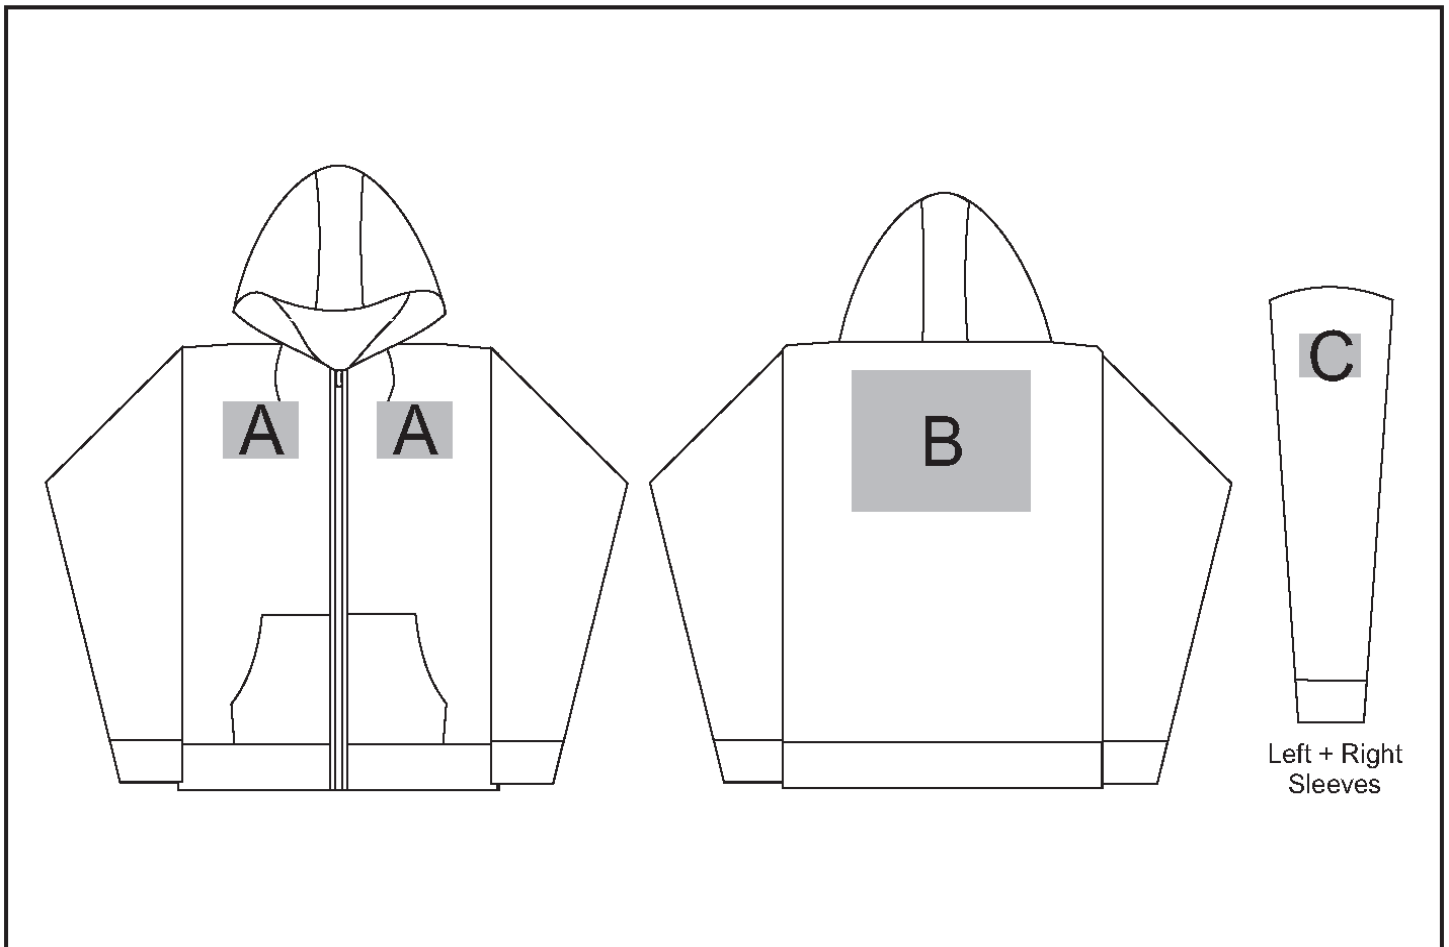

BAS-3429

Ladies Bravo Hooded Sweater

Need to know:

Includes 1-Position Embroidery OR 1-Position Digital Transfer (setup fee applies)

- **EMB/DTC inclusive parameters:** Left/Right Chest or Back = 100mm x 100mm
- NB: Inclusive Branding is NOT applicable to Items marked as Reduced to Clear.
- Cannot guarantee a 100% straight branding on any clothing item with check or stripe detail.

Branding Options:

Position	Branding Method (Branding Code)	No. of Colours	Dimension
A	Embroidery (EM-CLOTHING)	N/A	100mm wide x 100mm high
A	Screen Print (SB)	6 Colours	100mm wide x 80mm high
A	Digital Transfer Clothing A6 (DTC-A6)	Full Colour	100mm wide x 100mm high
A	Silicone (STP-A)	N/A	30mm wide x 30mm high
A	Silicone (STP-B)	N/A	50mm wide x 50mm high
A	Silicone (STP-C)	N/A	80mm wide x 80mm high
A	Silicone (STP-D)	N/A	100mm wide x 40mm high
B	Embroidery (EM-CLOTHING)	N/A	200mm wide x 200mm high

B	Screen Print (SB)	6 Colours	200mm wide x 200mm high
B	Digital Transfer Clothing A6 (DTC-A6)	Full Colour	105mm wide x 148mm high
B	Digital Transfer Clothing A5 (DTC-A5)	Full Colour	210mm wide x 148mm high
B	Digital Transfer Clothing A4 (DTC-A4)	Full Colour	200mm wide x 290mm high
B	Silicone (STP-A)	N/A	30mm wide x 30mm high
B	Silicone (STP-B)	N/A	50mm wide x 50mm high
B	Silicone (STP-C)	N/A	80mm wide x 80mm high
B	Silicone (STP-D)	N/A	120mm wide x 40mm high

C	Embroidery (EM-CLOTHING)	N/A	80mm wide x 60mm high
C	Screen Print (SB)	6 Colours	60mm wide x 60mm high
C	Digital Transfer Clothing A6 (DTC-A6)	Full Colour	80mm wide x 80mm high
C	Silicone (STP-A)	N/A	30mm wide x 30mm high
C	Silicone (STP-B)	N/A	50mm wide x 50mm high