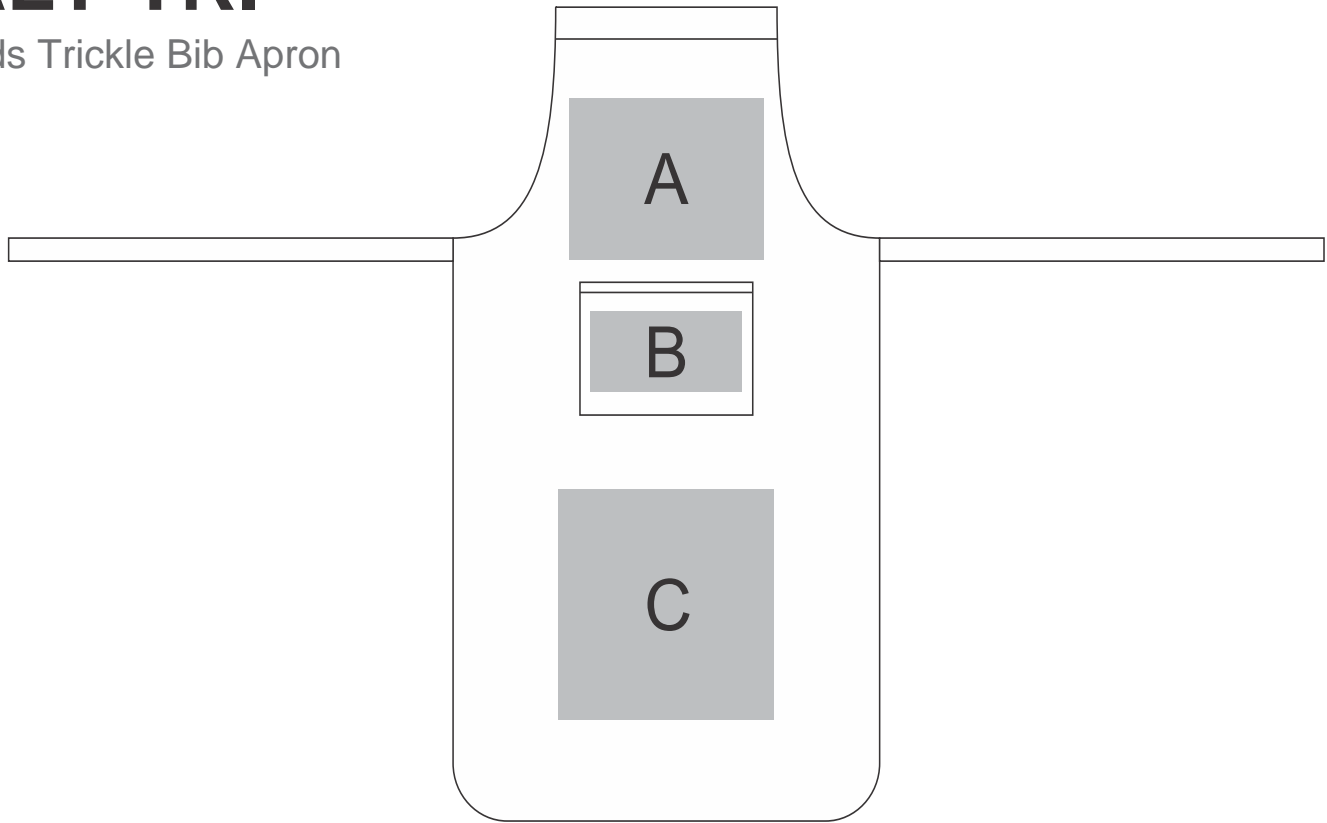

ALT-TRI

Kids Trickle Bib Apron

Need to know:

Includes 1-Colour, 1-Position Screen Print (setup fee applies)

Branding Options:

Position	Branding Method (Branding Code)	No. of Colours	Dimension
A	Embroidery (EM-OTHER)	N/A	120mm wide x 60mm high
A	Screen Print (SA)	1 Colour	140mm wide x 100mm high
A	Digital Transfer Clothing A6 (DTC-A6)	Full Colour	148mm wide x 105mm high
A	Digital Transfer Clothing A5 (DTC-A5)	Full Colour	180mm wide x 140mm high
A	Silicone (STP-A)	N/A	30mm wide x 30mm high
A	Silicone (STP-B)	N/A	50mm wide x 50mm high
A	Silicone (STP-C)	N/A	80mm wide x 80mm high
A	Silicone (STP-D)	N/A	120mm wide x 40mm high

B	Screen Print (SA)	1 Colour	100mm wide x 60mm high
B	Digital Transfer Clothing A6 (DTC-A6)	Full Colour	140mm wide x 105mm high
B	Silicone (STP-A)	N/A	30mm wide x 30mm high
B	Silicone (STP-B)	N/A	50mm wide x 50mm high

B	Silicone (STP-C)	N/A	80mm wide x 80mm high
B	Silicone (STP-D)	N/A	120mm wide x 40mm high
C	Embroidery (EM-OTHER)	N/A	200mm wide x 200mm high
C	Screen Print (SA)	1 Colour	200mm wide x 200mm high
C	Digital Transfer Clothing A6 (DTC-A6)	Full Colour	148mm wide x 105mm high
C	Digital Transfer Clothing A5 (DTC-A5)	Full Colour	200mm wide x 148mm high
C	Digital Transfer Clothing A4 (DTC-A4)	Full Colour	200mm wide x 200mm high
C	Silicone (STP-A)	N/A	30mm wide x 30mm high
C	Silicone (STP-B)	N/A	50mm wide x 50mm high
C	Silicone (STP-C)	N/A	80mm wide x 80mm high
C	Silicone (STP-D)	N/A	120mm wide x 40mm high