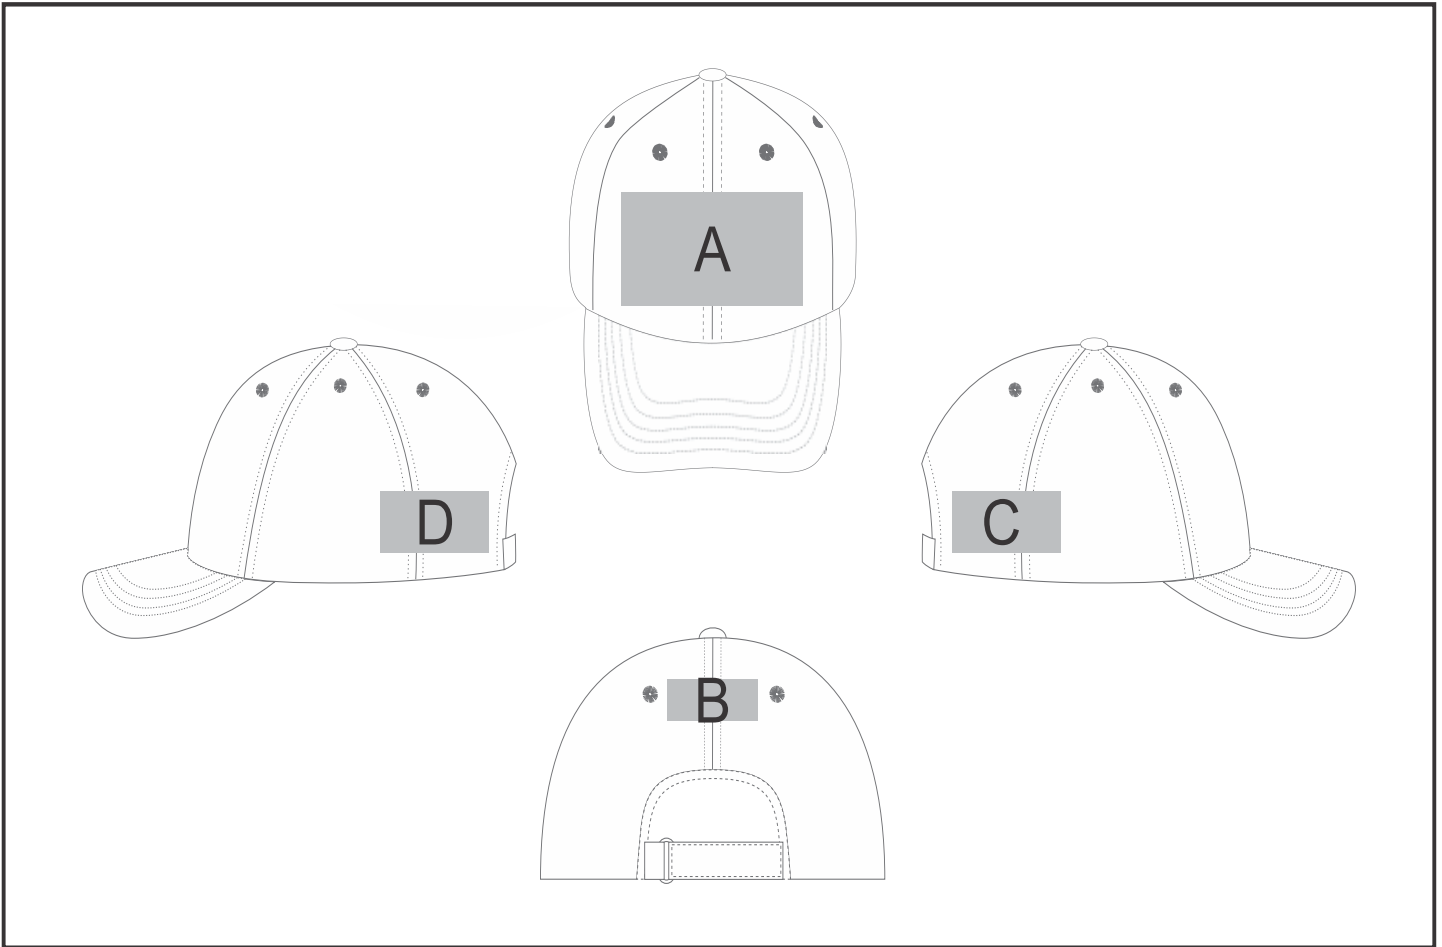

HS-OK-72-C

Okiyo Sugoi Recycled Cap - 6 Panel

Need to know:

- Seam will affect the print when branding over it.

Branding Options:

Position	Branding Method (Branding Code)	No. of Colours	Dimension
A	Embroidery (EM-CAPFRONT)	N/A	55mm wide x 110mm high
A	Digital Transfer Caps (DTC-CAP)	Full Colour	110mm wide x 50mm high
A	Silicone (STP-A)	N/A	30mm wide x 30mm high
A	Silicone (STP-B)		50mm wide x 50mm high
A	Silicone (STP-C)	N/A	80mm wide x 55mm high
A	Silicone (STP-D)	N/A	100mm wide x 40mm high
B	Embroidery (EM-CAPBACK)	N/A	80mm wide x 25mm high
B	Digital Transfer Caps (DTC-CAP)	Full Colour	50mm wide x 20mm high

B	Silicone (STP-A)		30mm wide x 20mm high
B	Silicone (STP-B)		50mm wide x 20mm high

C	Embroidery (EM-CAPSIDE)	N/A	70mm wide x 30mm high
C	Digital Transfer Caps (DTC-CAP)	Full Colour	70mm wide x 60mm high
C	Silicone (STP-A)	N/A	30mm wide x 30mm high
C	Silicone (STP-B)	N/A	50mm wide x 30mm high
C	Silicone (STP-C)	N/A	60mm wide x 30mm high

D	Embroidery (EM-CAPSIDE)	N/A	70mm wide x 30mm high
D	Digital Transfer Caps (DTC-CAP)	Full Colour	70mm wide x 60mm high
D	Silicone (STP-A)	N/A	30mm wide x 30mm high
D	Silicone (STP-B)	N/A	50mm wide x 30mm high
D	Silicone (STP-C)	N/A	60mm wide x 30mm high